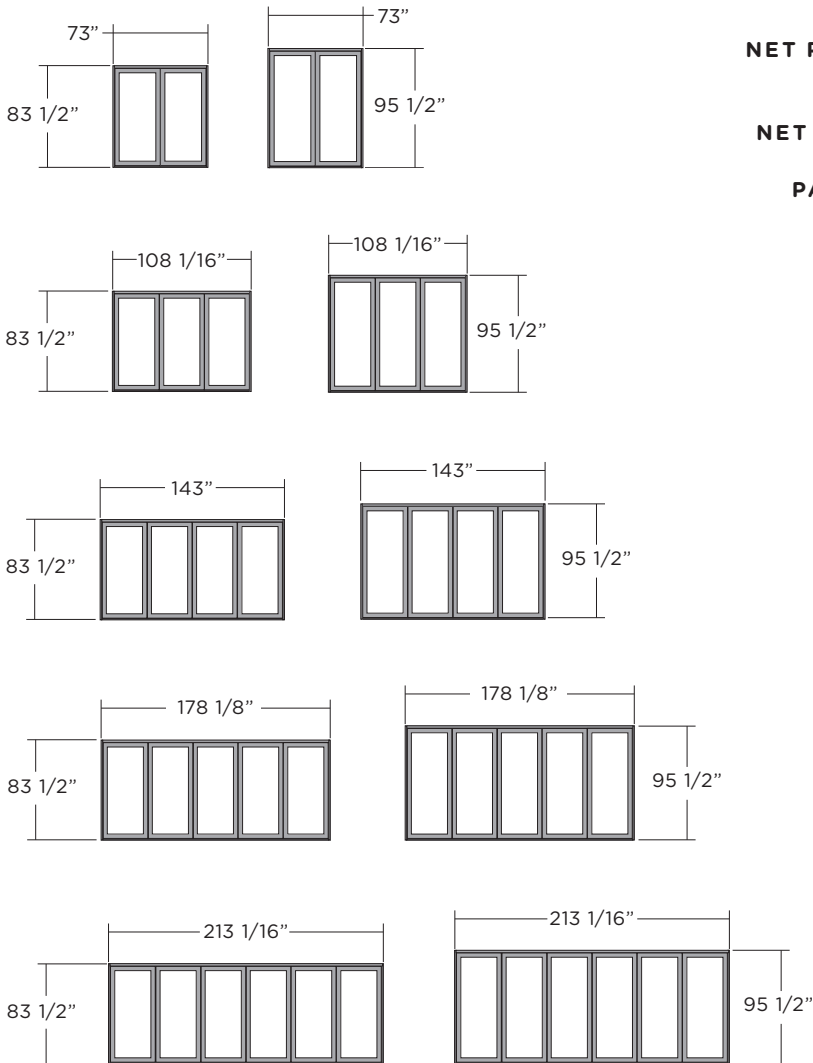

## WOOD FOLDING DOOR SYSTEM

AVAILABLE IN MOST POPULAR STANDARD SIZE OPENINGS AND FEATURES FROM 2-6 PANELS.

### STANDARD NET FRAME SIZES

### STANDARD FEATURES

<b>NET PANEL HEIGHT</b>	79 3/4" 91 3/4"
<b>NET PANEL WIDTH</b>	34 7/8"
<b>PANEL PROFILE</b>	3 5/8" STILES AND RAILS SINGLE LITE ONLY
<b>SWING</b>	OUTSWING OR INSWING
<b>MOUNTING</b>	TOP HUNG

SYSTEM WIDTHS CAN VARY UP TO 1/16" DEPENDING ON CONFIGURATION