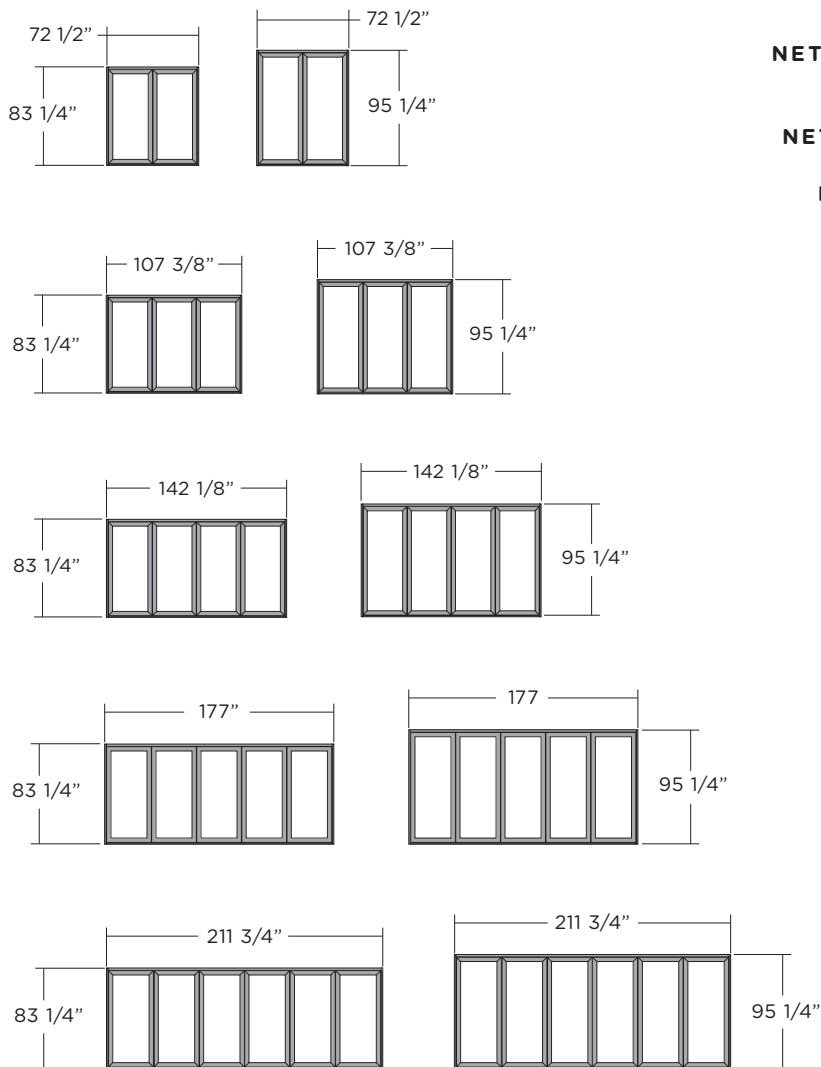

## VINYL FOLDING DOOR SYSTEM

AVAILABLE IN MOST POPULAR STANDARD SIZE OPENINGS AND FEATURES FROM 2-6 PANELS.

### STANDARD NET FRAME SIZES

### STANDARD FEATURES

<b>NET PANEL HEIGHT</b>	6' 7 1/2" = 79 1/2" 7' 7 1/2" = 91 1/2"
<b>NET PANEL WIDTH</b>	34 5/8"
<b>PANEL PROFILE</b>	2 15/16" [75MM] STILES AND RAILS, SINGLE LITE ONLY
<b>SWING</b>	OUTSWING
<b>MOUNTING</b>	TOP HUNG

SYSTEM WIDTHS CAN VARY UP TO 1/16" DEPENDING ON CONFIGURATION