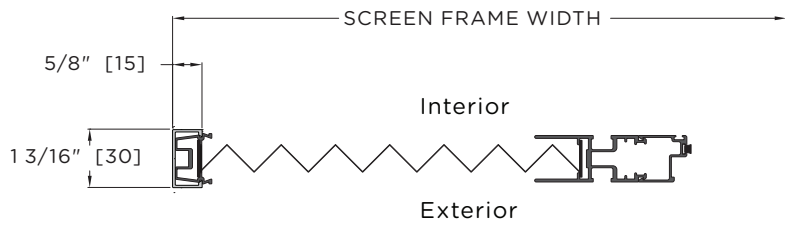

PLEATED SCREENING SYSTEM

THE RETROFIT FRAME IS AVAILABLE IN A RANGE OF STOCK SIZES AND PROVIDES THE FLEXIBILITY TO CUT THE FRAME ON SITE TO ACHIEVE THE DESIRED INSTALLATION DETAIL FOR ANY DOOR OR WINDOW.

HORIZONTAL SECTION - JAMB STRIKE

MEETING DETAIL
DOUBLE SCREEN

VERTICAL SECTION
WITH RETROFIT SILL