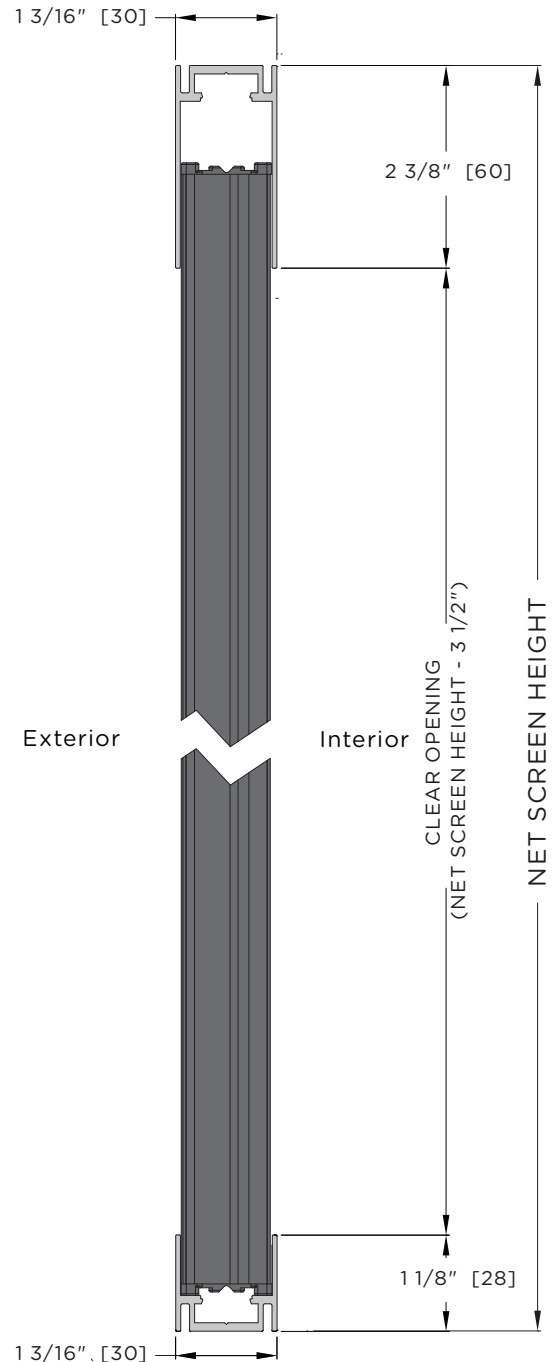

PLEATED SCREENING SYSTEM

THE RETROFIT FRAME IS AVAILABLE IN A RANGE OF STOCK SIZES AND PROVIDES THE FLEXIBILITY TO CUT THE FRAME ON SITE TO ACHIEVE THE DESIRED INSTALLATION DETAIL FOR ANY DOOR OR WINDOW.

HORIZONTAL SECTION - JAMB STRIKE

MEETING DETAIL
DOUBLE SCREEN

VERTICAL SECTION
WITH RETROFIT SILL