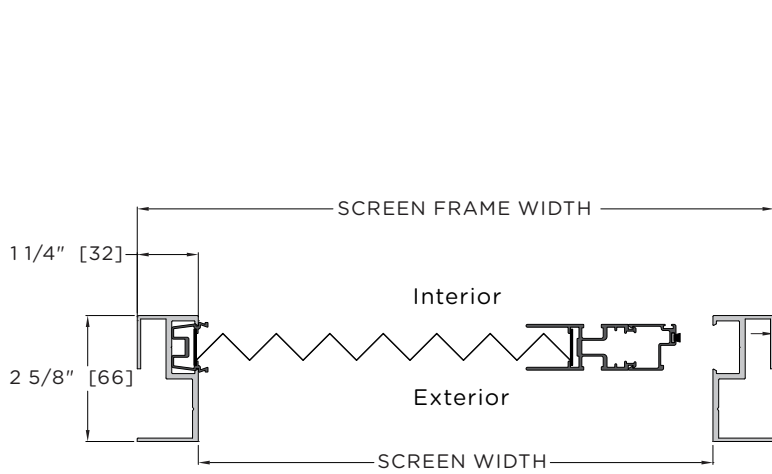

LOW PROFILE PLEATED SCREEN

HORIZONTAL SECTION - JAMB STRIKE

MEETING DETAIL
DOUBLE SCREEN

VERTICAL SECTION
WITH LOW PROFILE SILL