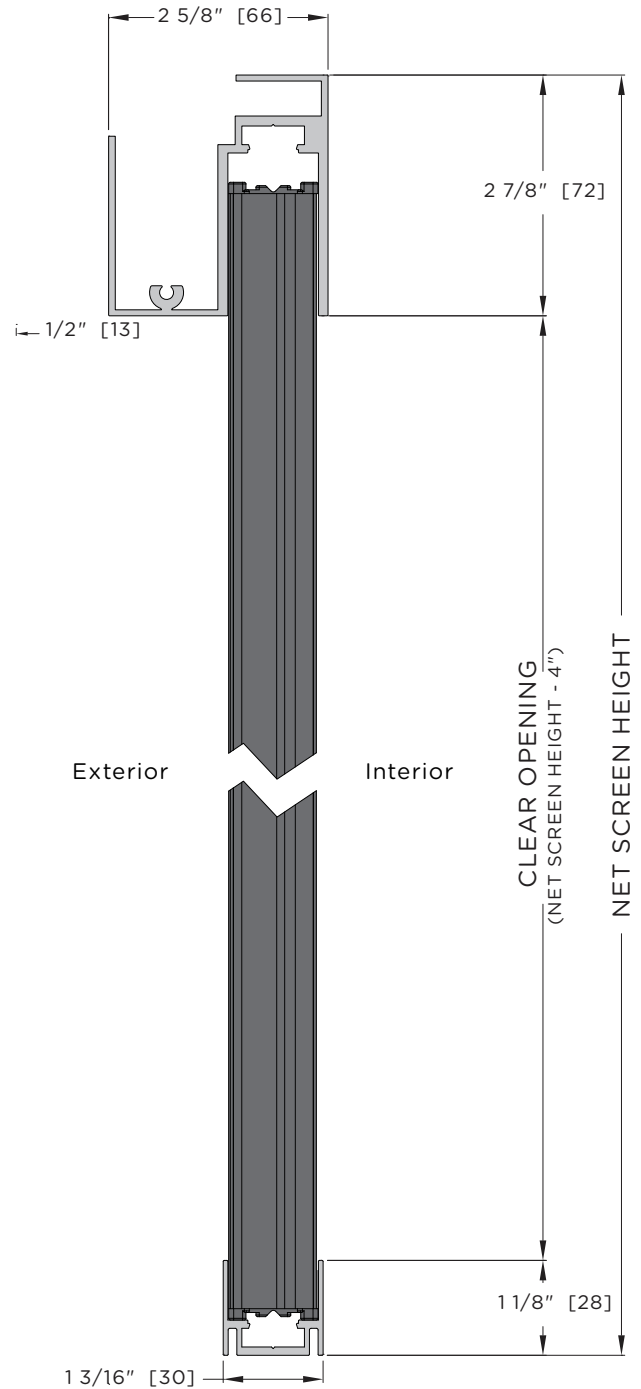

LOW PROFILE PLEATED SCREEN

HORIZONTAL SECTION - JAMB STRIKE

MEETING DETAIL
DOUBLE SCREEN

VERTICAL SECTION
WITH LOW PROFILE SILL