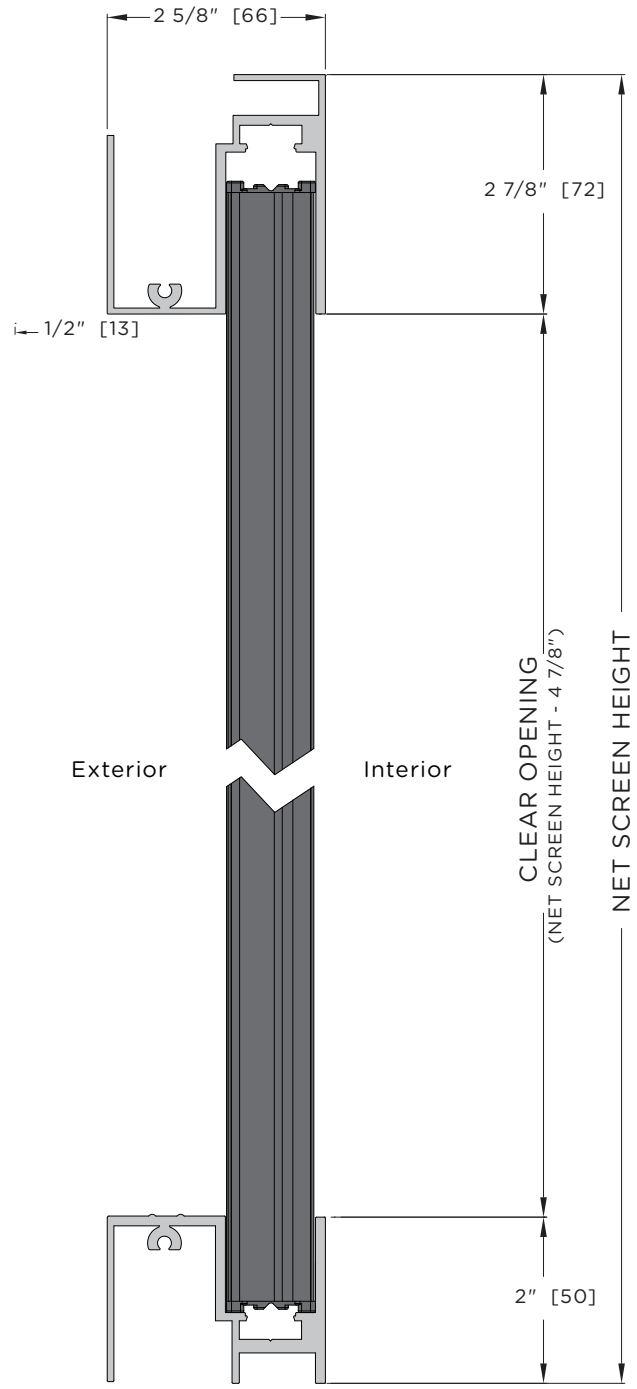

LCD INTEGRATED PLEATED SCREEN

HORIZONTAL SECTION - JAMB STRIKE

MEETING DETAIL
DOUBLE SCREEN

VERTICAL SECTION
STANDARD