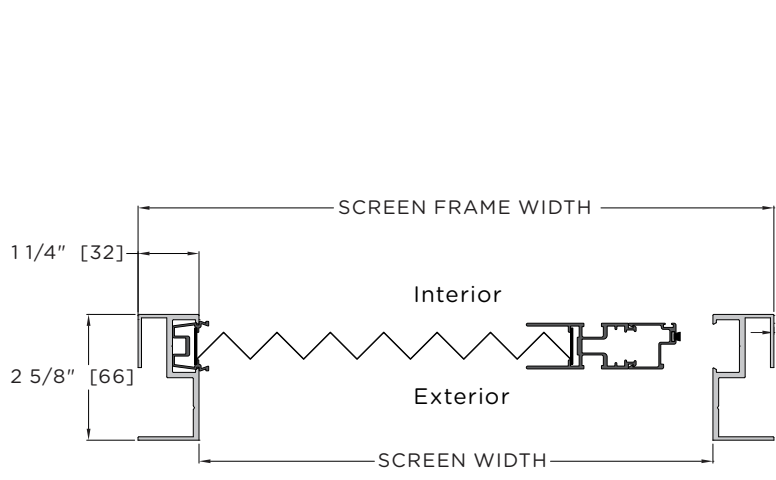

LCD INTEGRATED PLEATED SCREEN

HORIZONTAL SECTION - JAMB STRIKE

MEETING DETAIL
DOUBLE SCREEN

VERTICAL SECTION
STANDARD