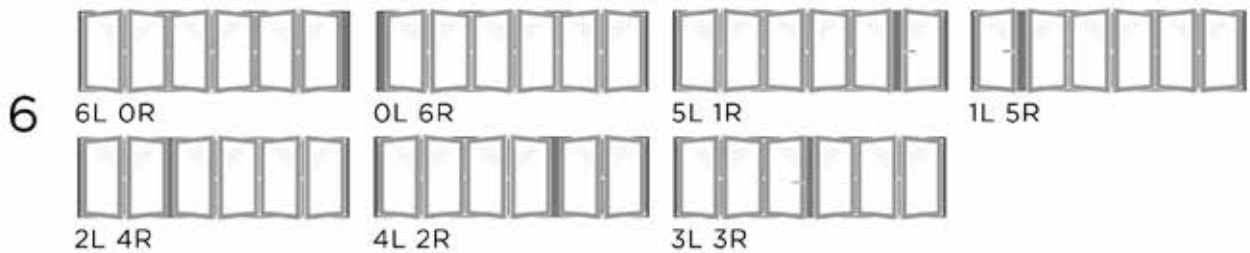

ALL DOORS VIEWED FROM EXTERIOR

These configurations are available across our top hung product line for outswing and inswing. Additional configurations with up to 16 panels; 8 in each direction. LaCantina Doors are "made to measure" up to 12' tall. Each panel can be up to 4' wide.

OF PANELS

Frame size may vary up to 1/4" based on configuration selected.

Copyright © 2012 LaCantina Doors Inc. All Rights Reserved.