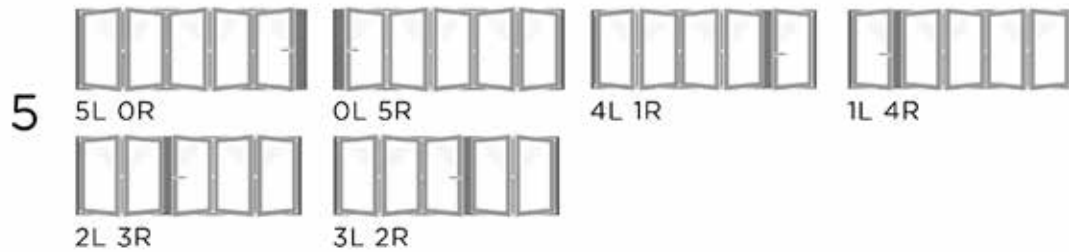

ALL DOORS VIEWED FROM EXTERIOR

These configurations are available across our top hung product line for outswing and inswing. Additional configurations with up to 16 panels; 8 in each direction. LaCantina Doors are "made to measure" up to 12' tall. Each panel can be up to 4' wide.

OF PANELS

Frame size may vary up to 1/4" based on configuration selected.

Copyright © 2012 LaCantina Doors Inc. All Rights Reserved.