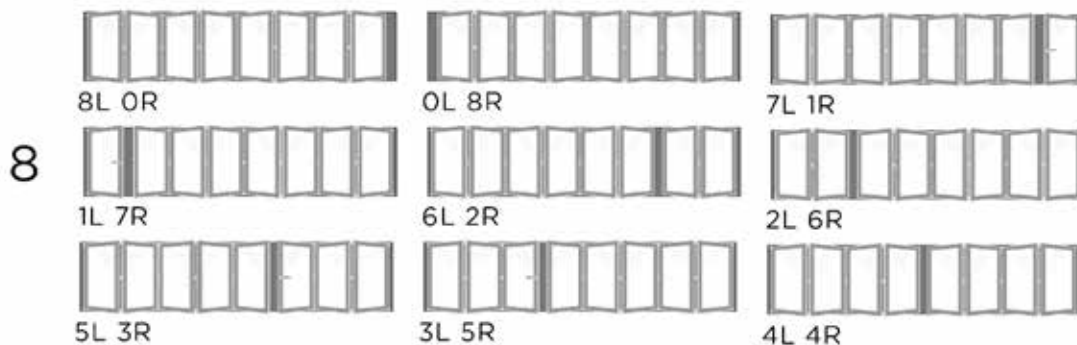

ALL DOORS VIEWED FROM EXTERIOR

These configurations are available across our top hung product line for outswing and inswing. Additional configurations with up to 16 panels; 8 in each direction. LaCantina Doors are "made to measure" up to 12' tall. Each panel can be up to 4' wide.

OF PANELS

Frame size may vary up to 1/4" based on configuration selected.

Copyright © 2012 LaCantina Doors Inc. All Rights Reserved.