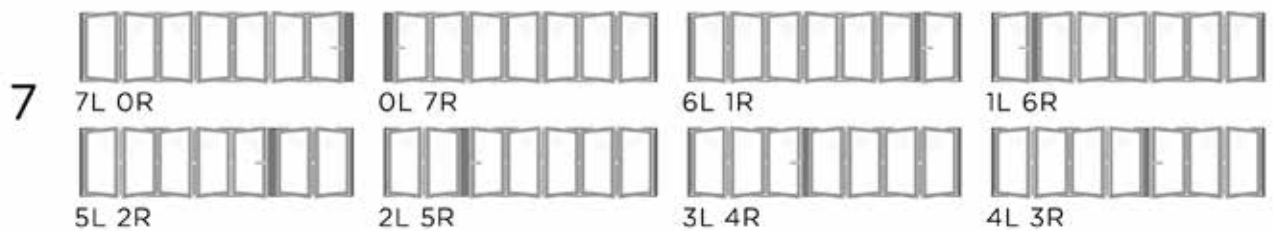

ALL DOORS VIEWED FROM EXTERIOR

These configurations are available across our top hung product line for outswing and inswing. Additional configurations with up to 16 panels; 8 in each direction. LaCantina Doors are "made to measure" up to 12' tall. Each panel can be up to 4' wide.

OF PANELS

Frame size may vary up to 1/4" based on configuration selected.

Copyright © 2012 LaCantina Doors Inc. All Rights Reserved.