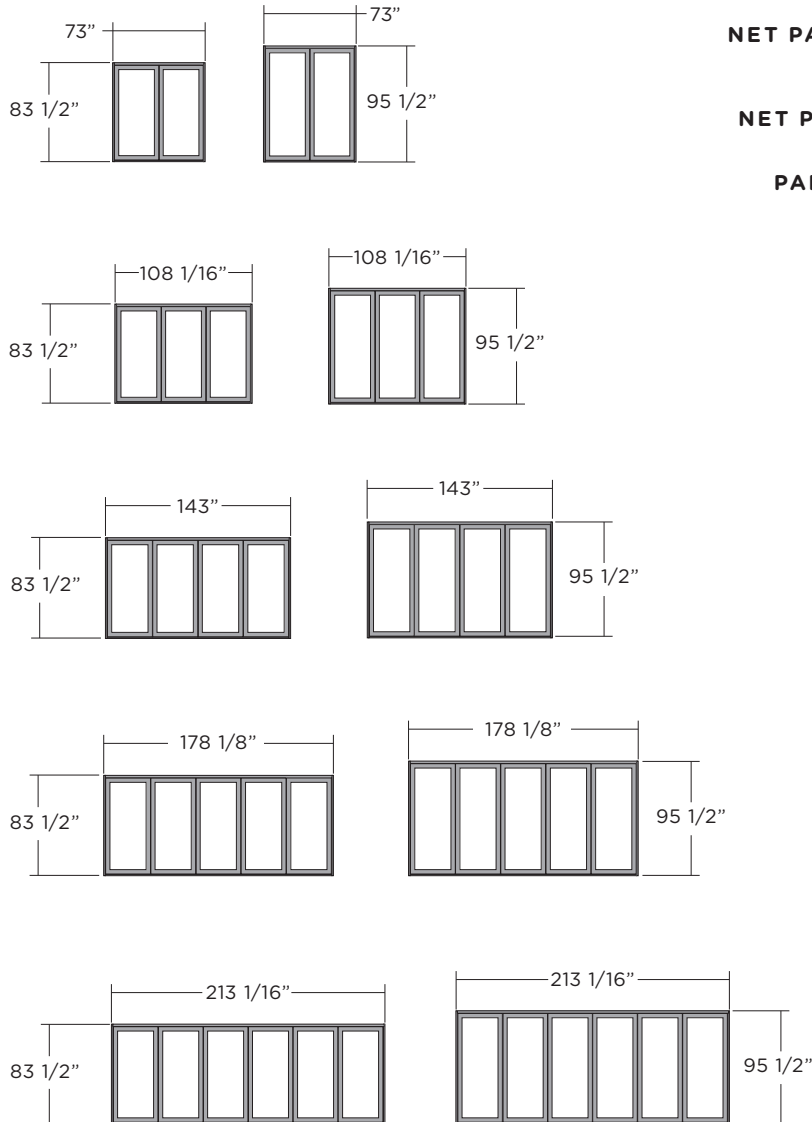

### STANDARD NET FRAME SIZES

### STANDARD FEATURES

<b>NET PANEL HEIGHT</b>	79 3/4" 91 3/4"
<b>NET PANEL WIDTH</b>	34 7/8"
<b>PANEL PROFILE</b>	2 15/16" STILES AND RAILS SINGLE LITE ONLY
<b>SWING</b>	OUTSWING OR INSWING
<b>MOUNTING</b>	TOP HUNG

SYSTEM WIDTHS CAN VARY UP TO 1/16" DEPENDING ON CONFIGURATION