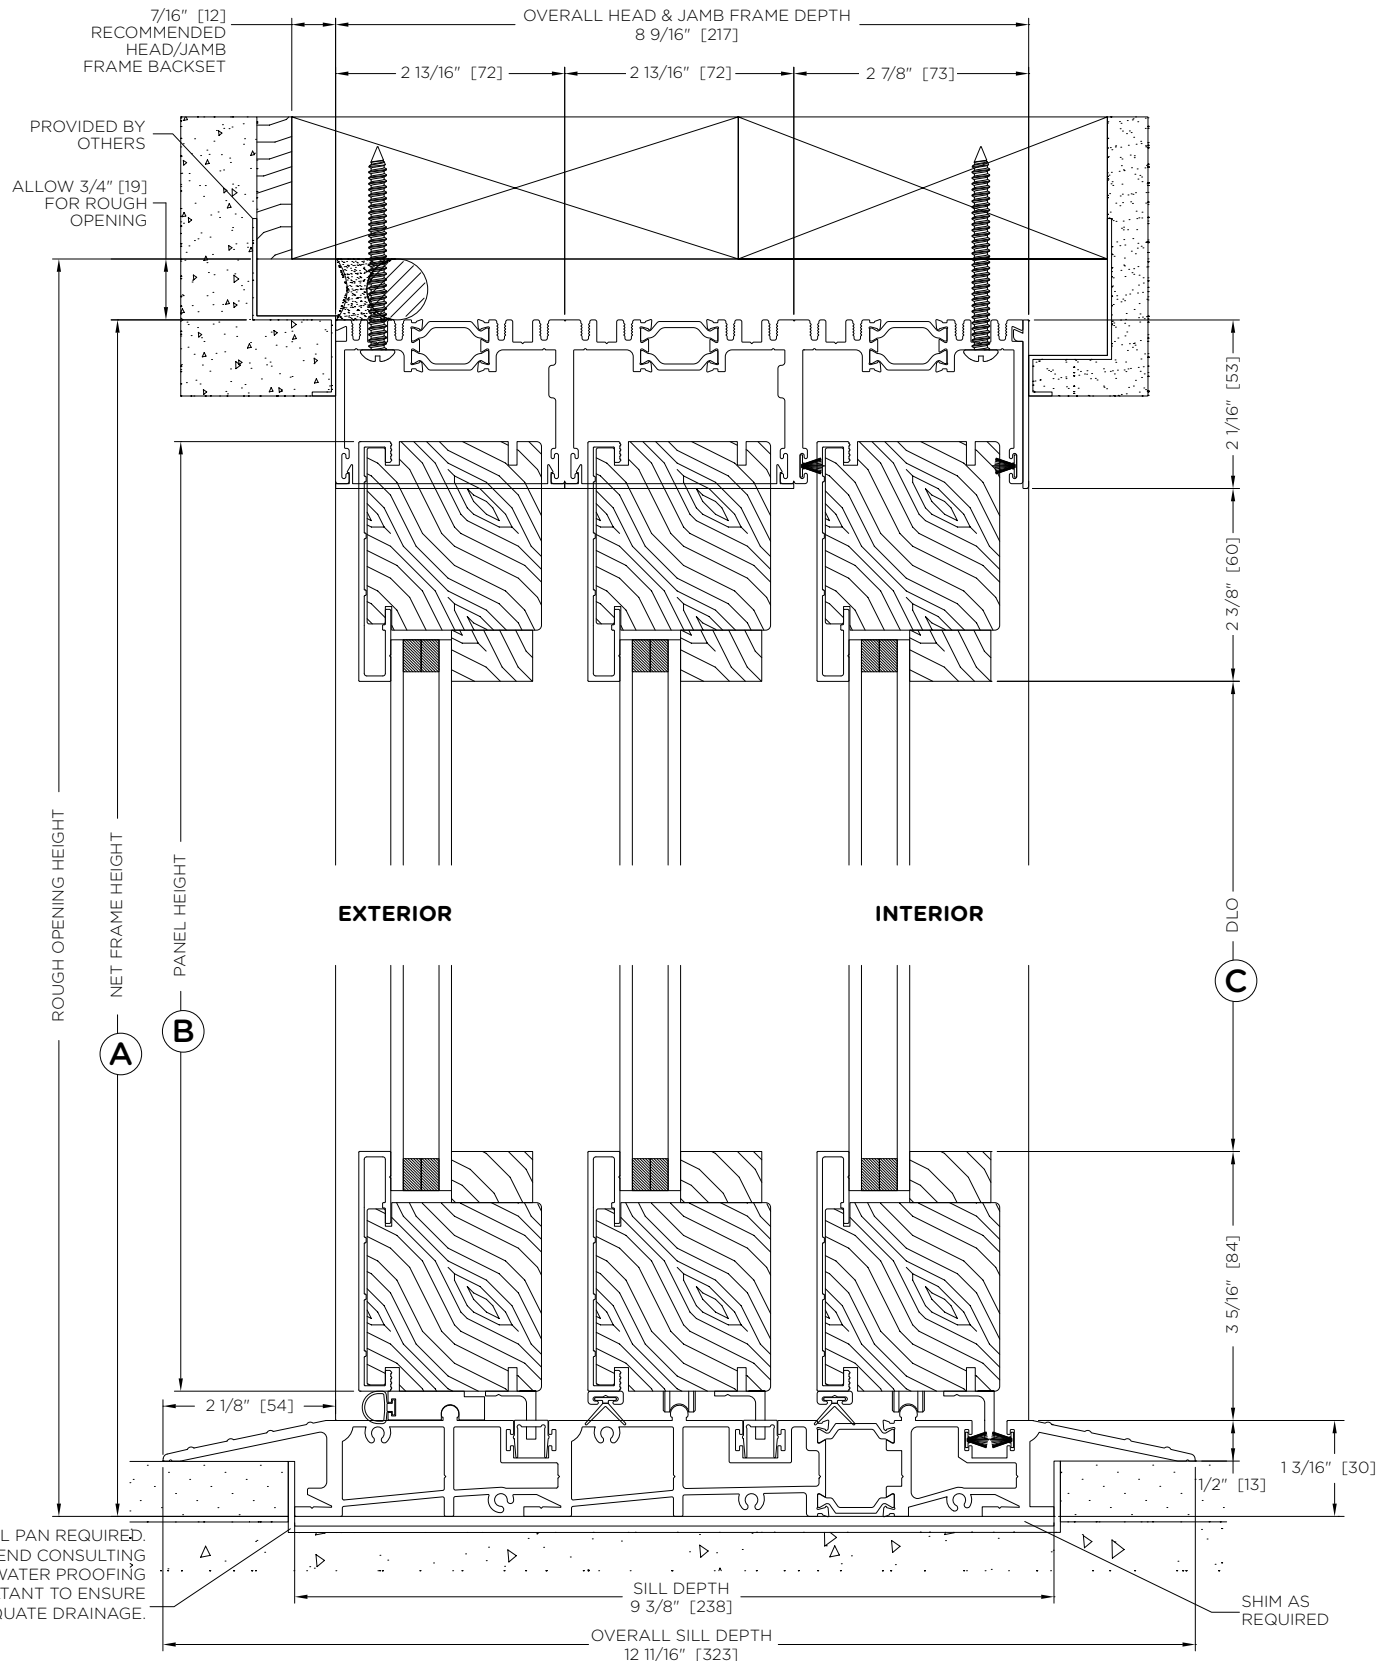

CONTEMPORARY CLAD MULTI SLIDE - SQUARE PROFILE - 3 TRACK

System Letter:	Order #:	A
	Location:	B
	Date:	C