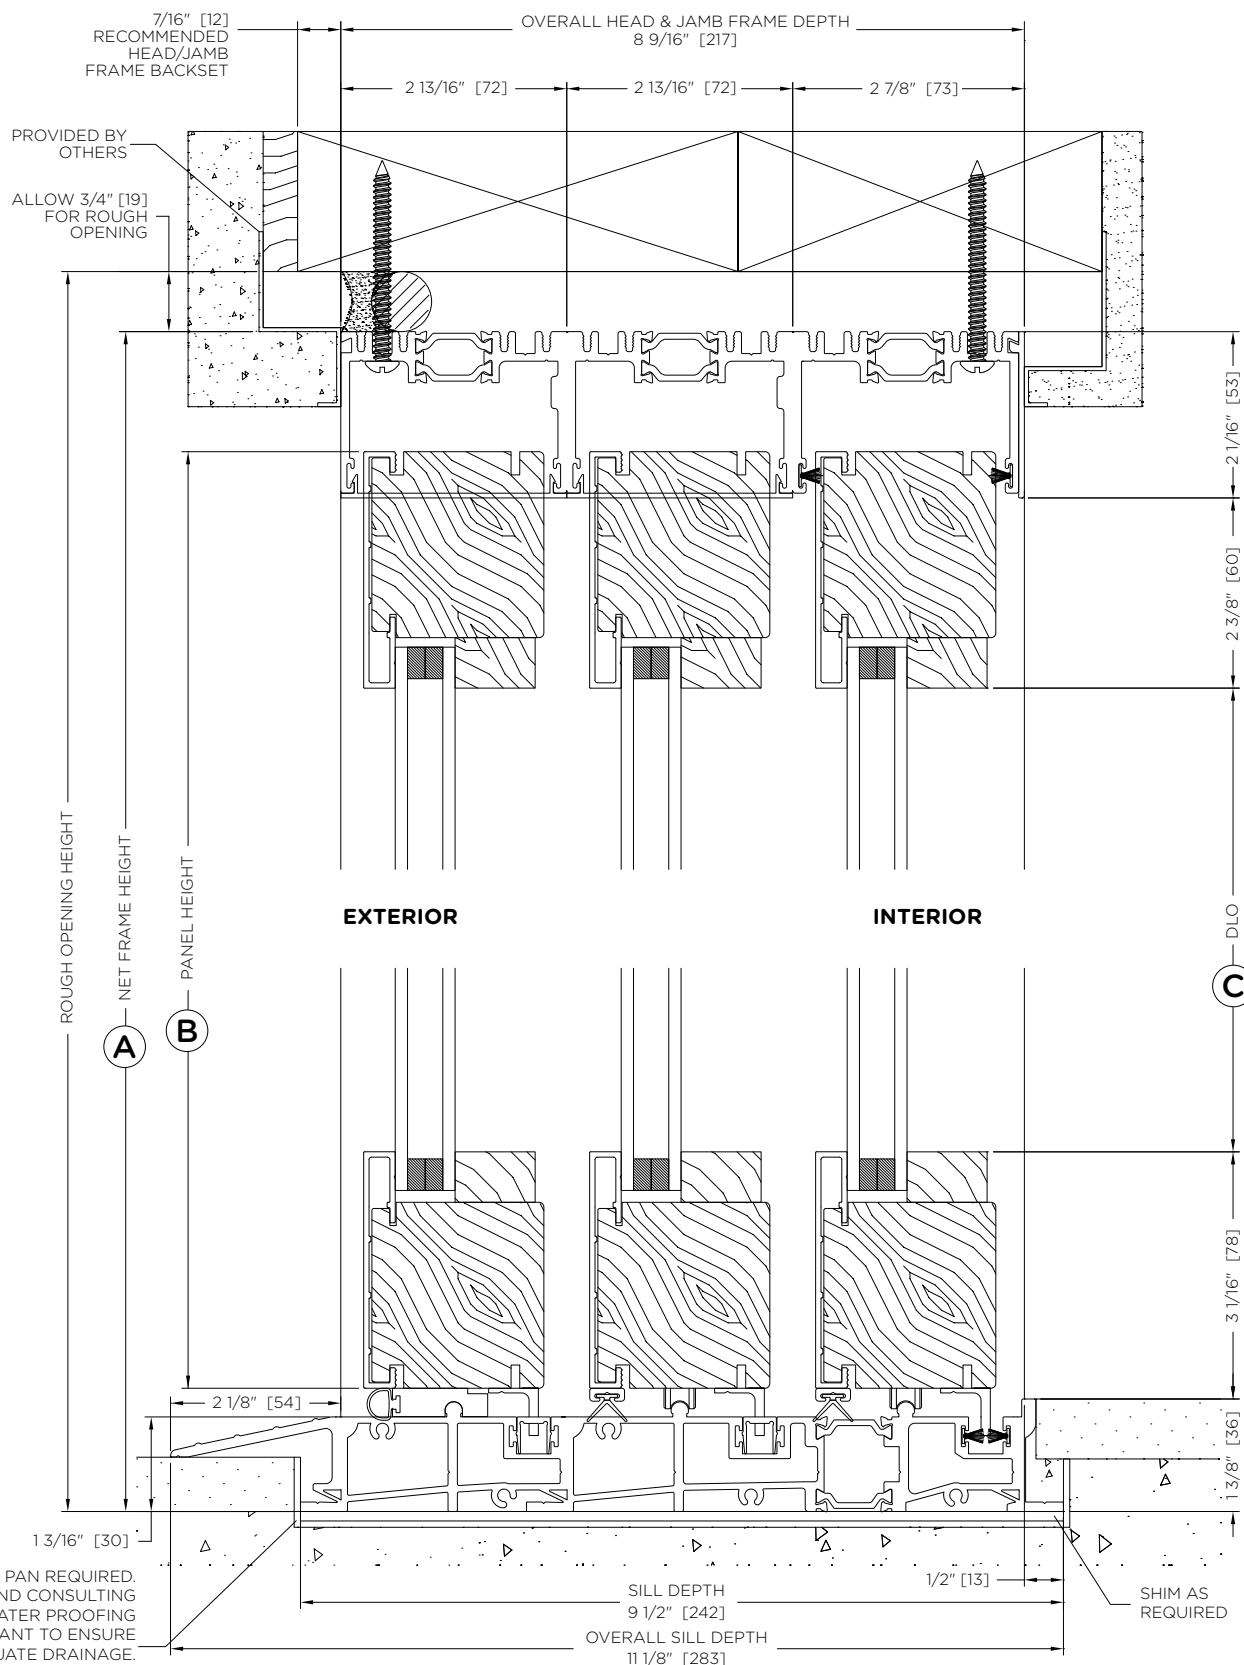

CONTEMPORARY CLAD MULTI SLIDE - SQUARE PROFILE - LOW PROFILE

System Letter:	Order #:	A
	Location:	B
	Date:	C