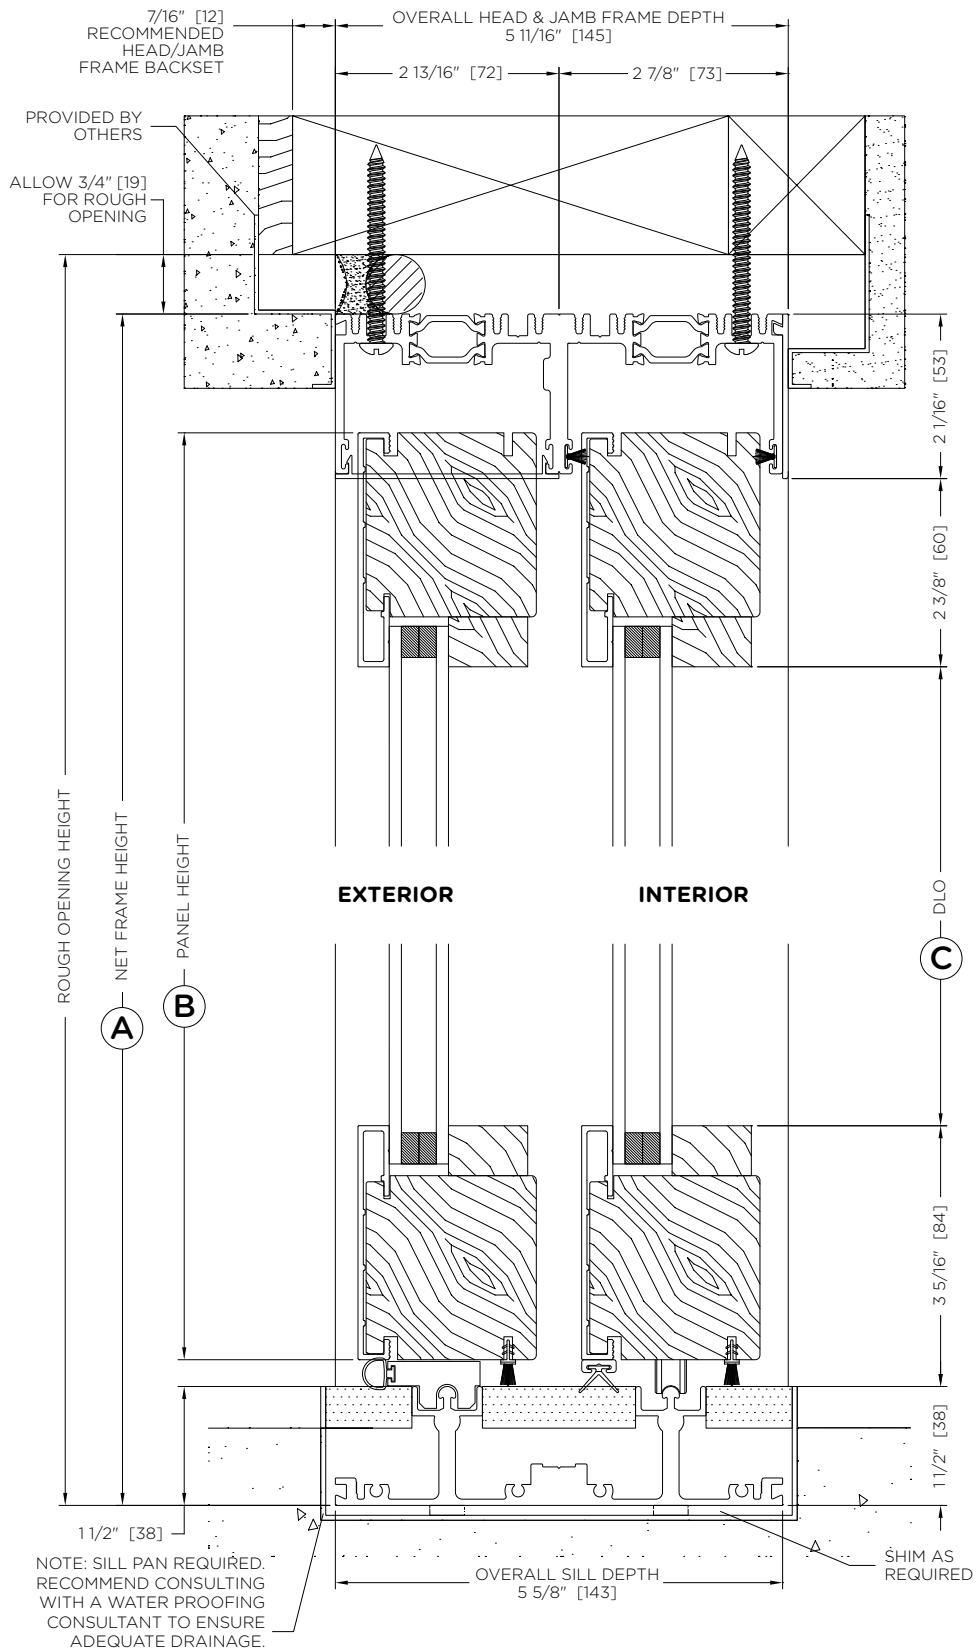

CONTEMPORARY CLAD MULTI SLIDE - SQUARE PROFILE - 2 TRACK

System Letter:	Order #:	A	
	Location:	B	
	Date:	C	