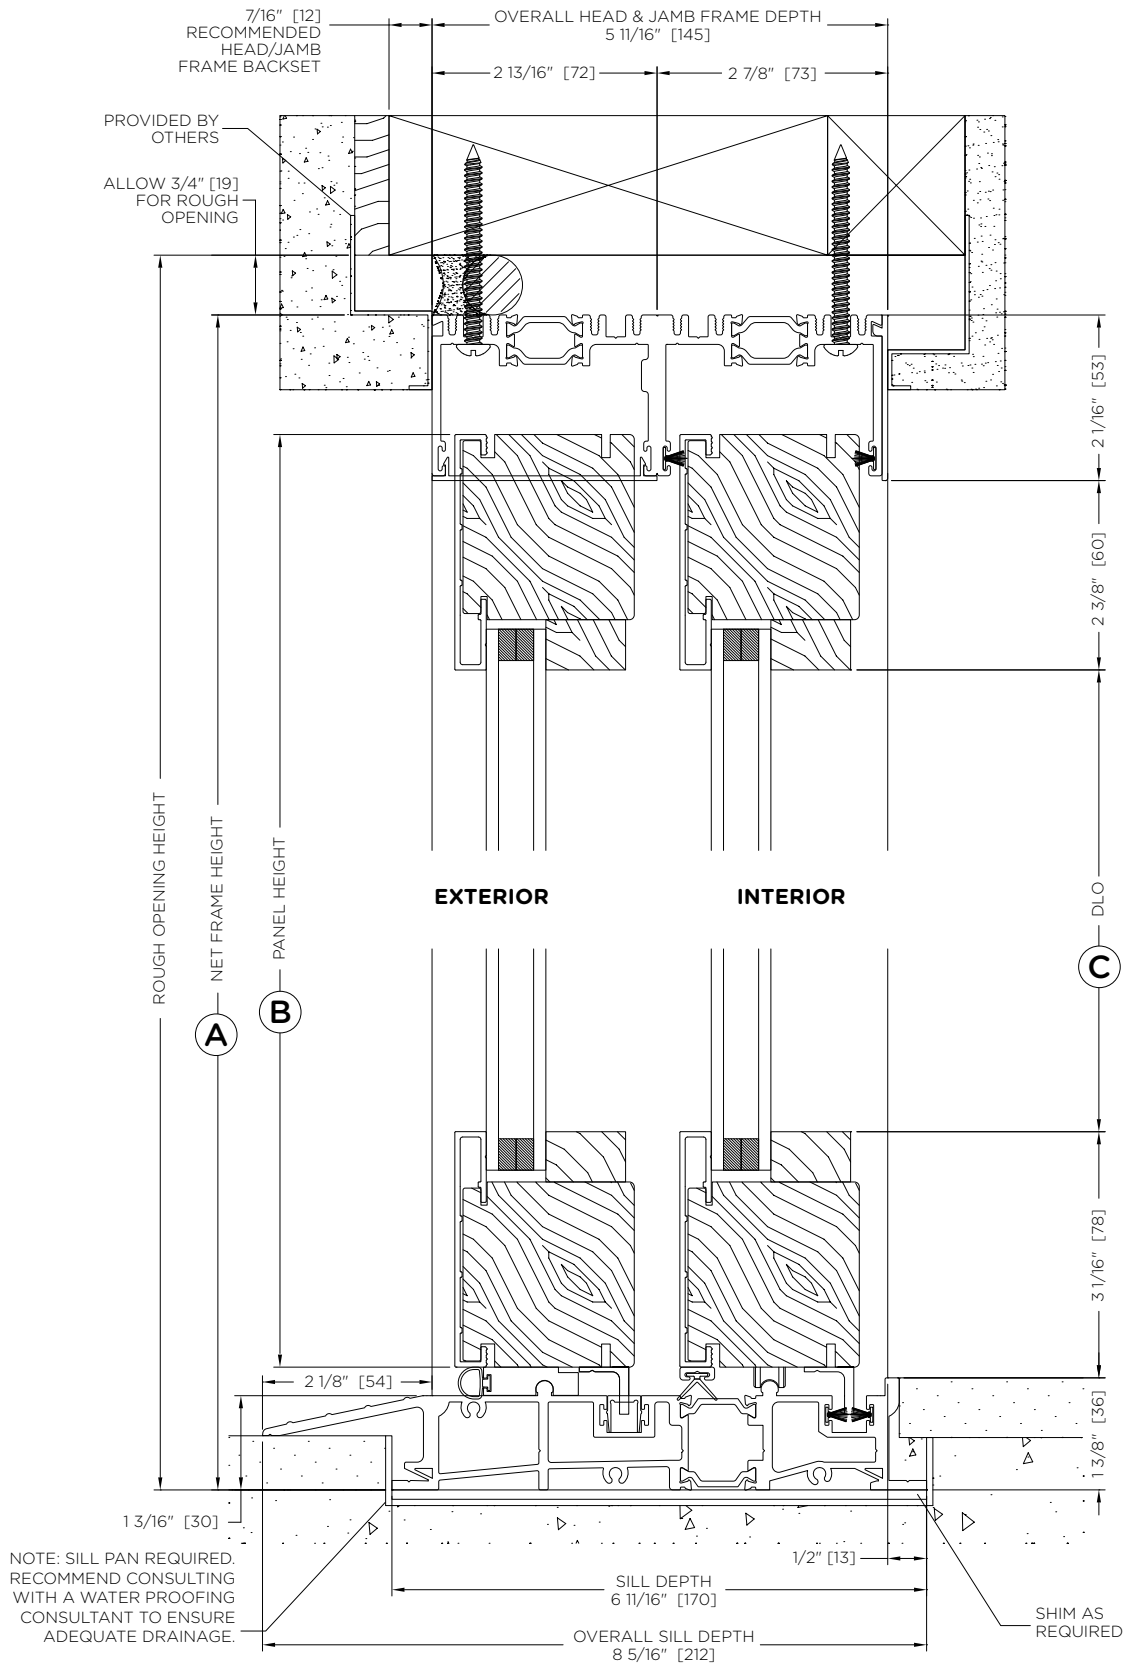

CONTEMPORARY CLAD MULTI SLIDE - SQUARE PROFILE - LOW PROFILE

System Letter:	Order #:	A	
	Location:	B	
	Date:	C	