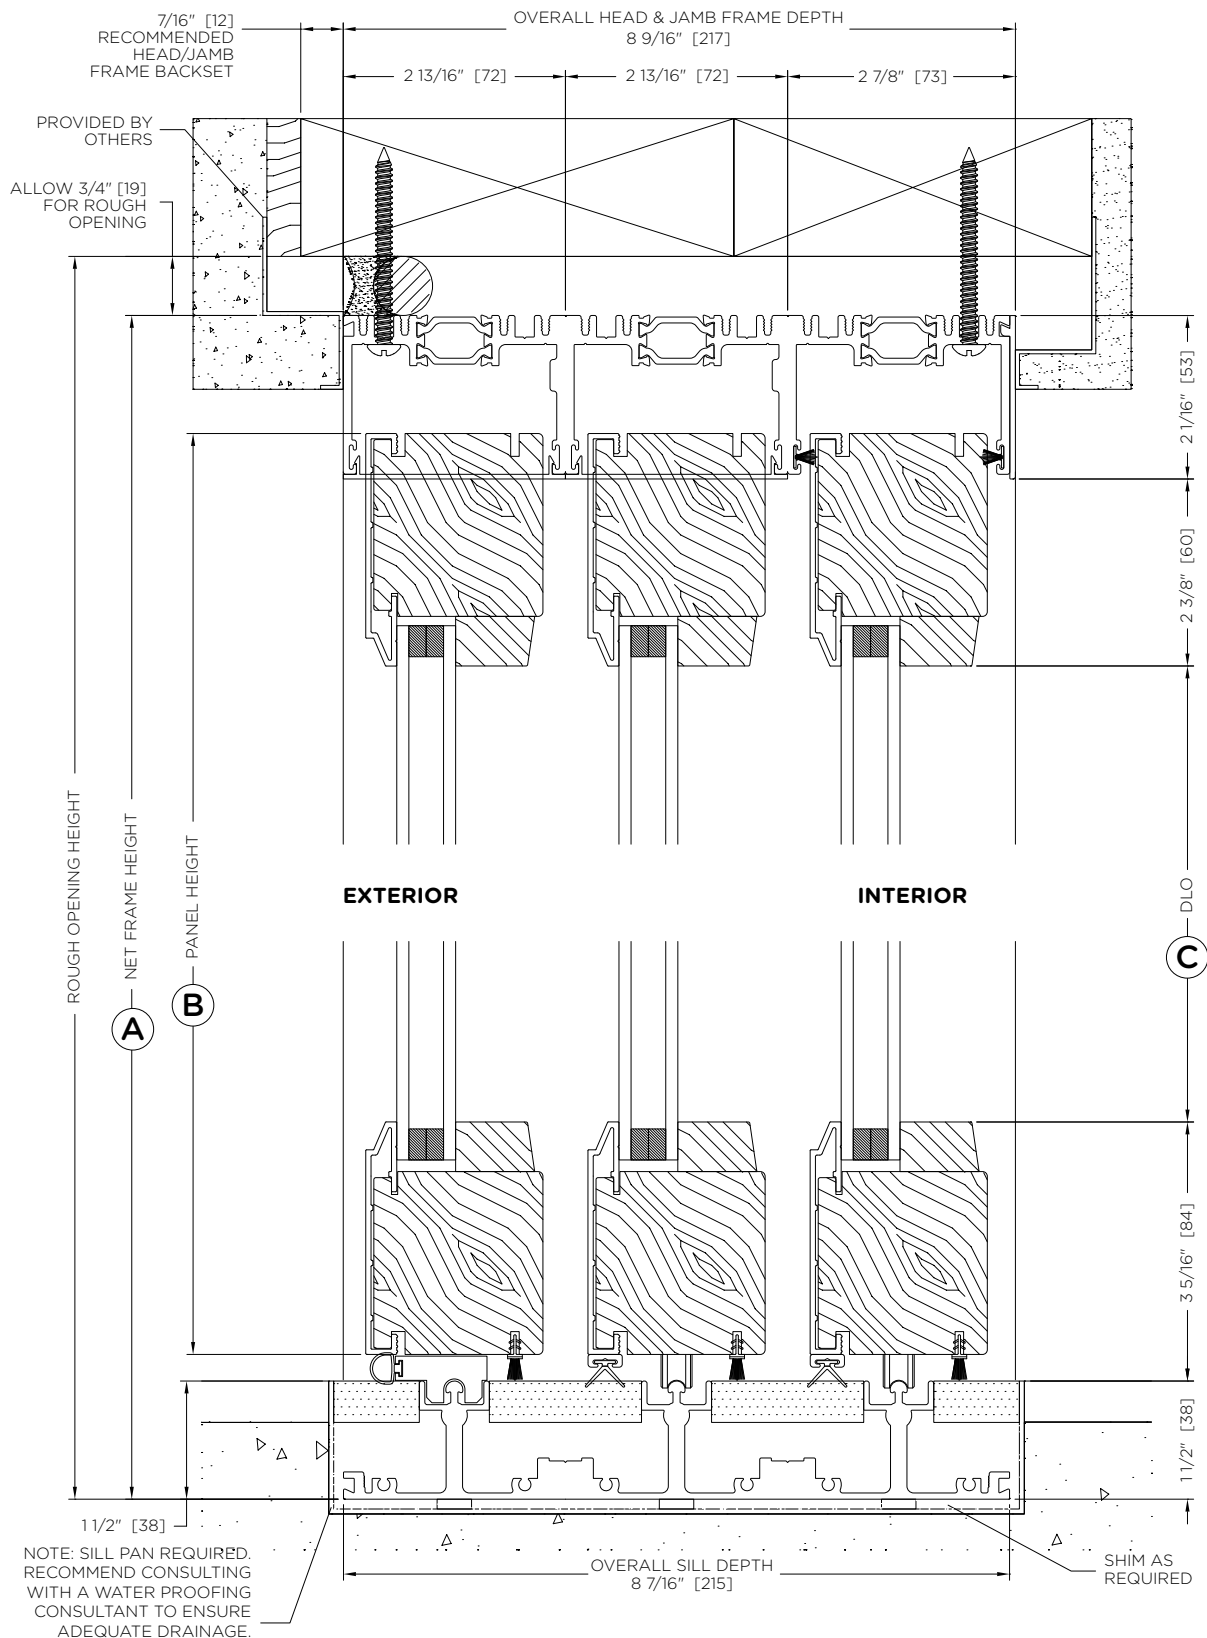

CONTEMPORARY CLAD MULTI SLIDE - SCULPTED PROFILE - 3 TRACK

System Letter:	Order #:	A
	Location:	B
	Date:	C