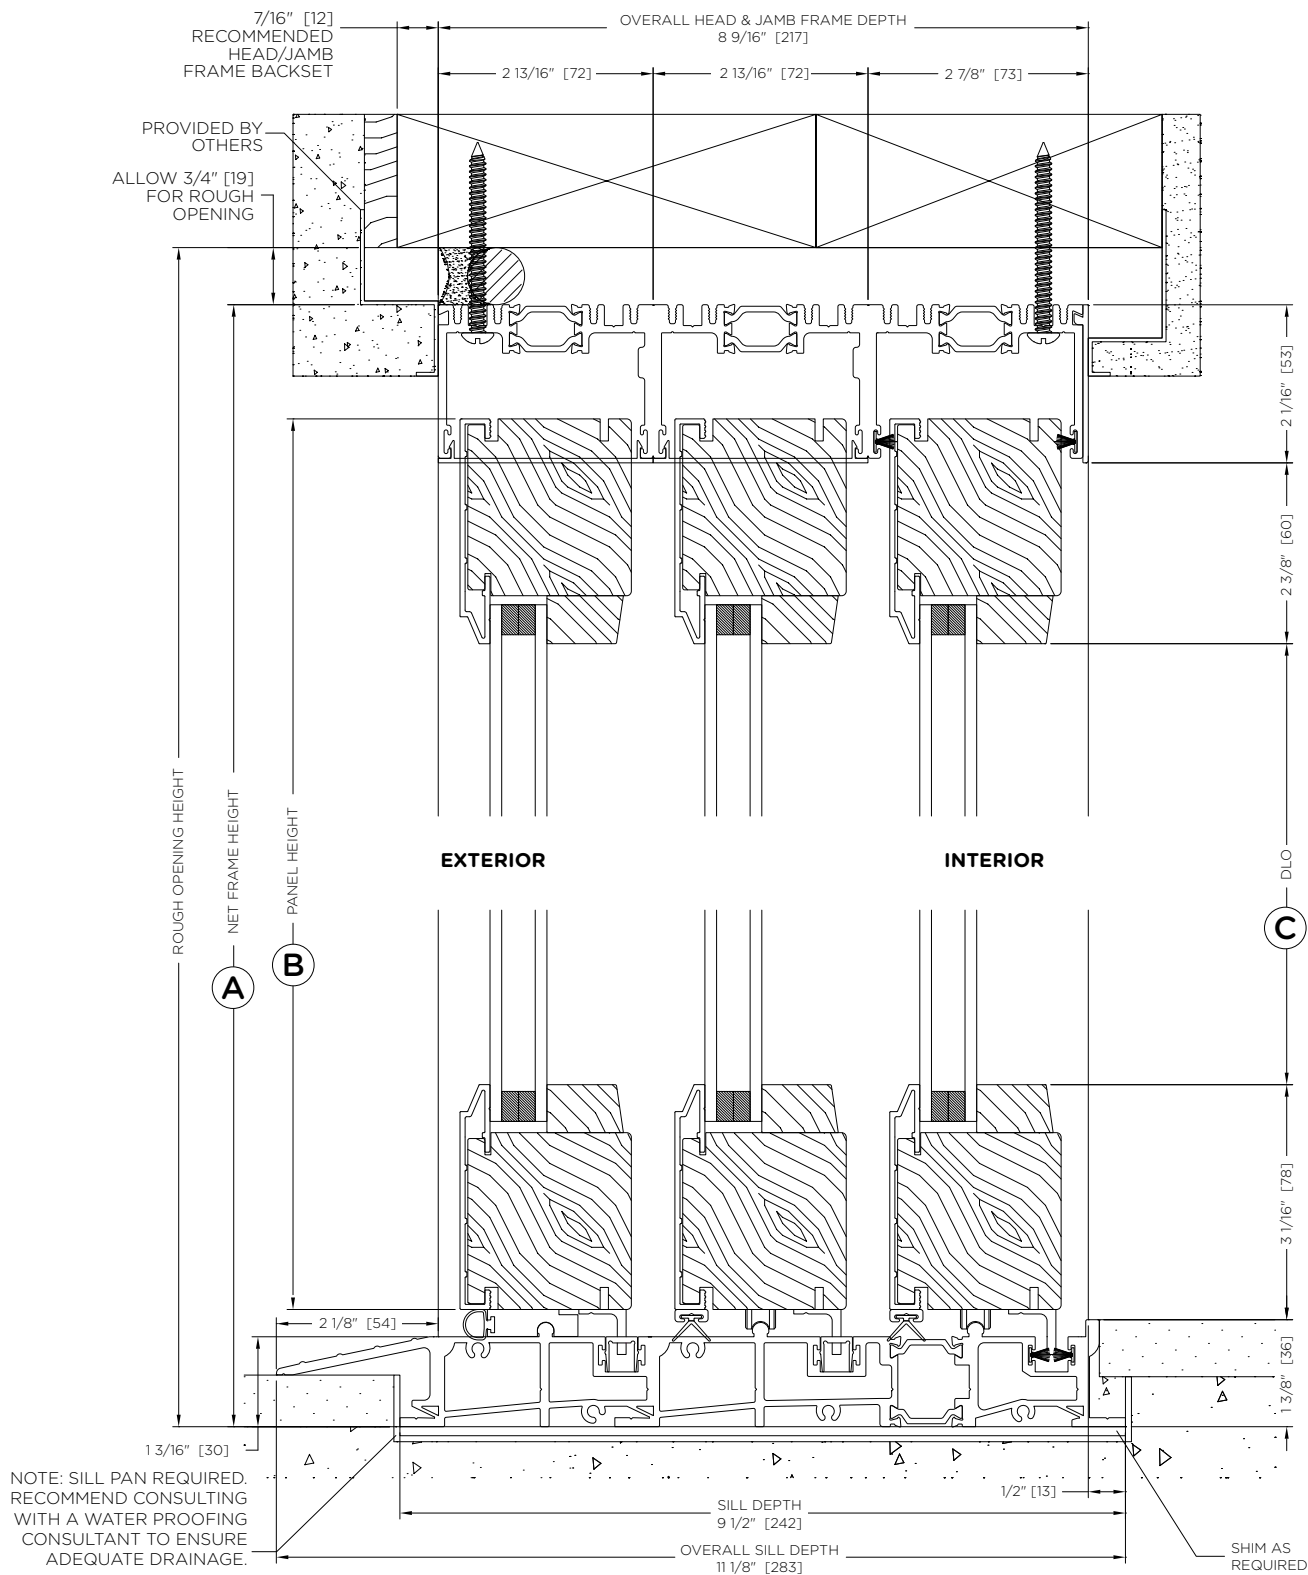

CONTEMPORARY CLAD MULTI SLIDE - SCULPTED PROFILE - LOW PROFILE

System Letter:	Order #:	A	
	Location:	B	
	Date:	C	