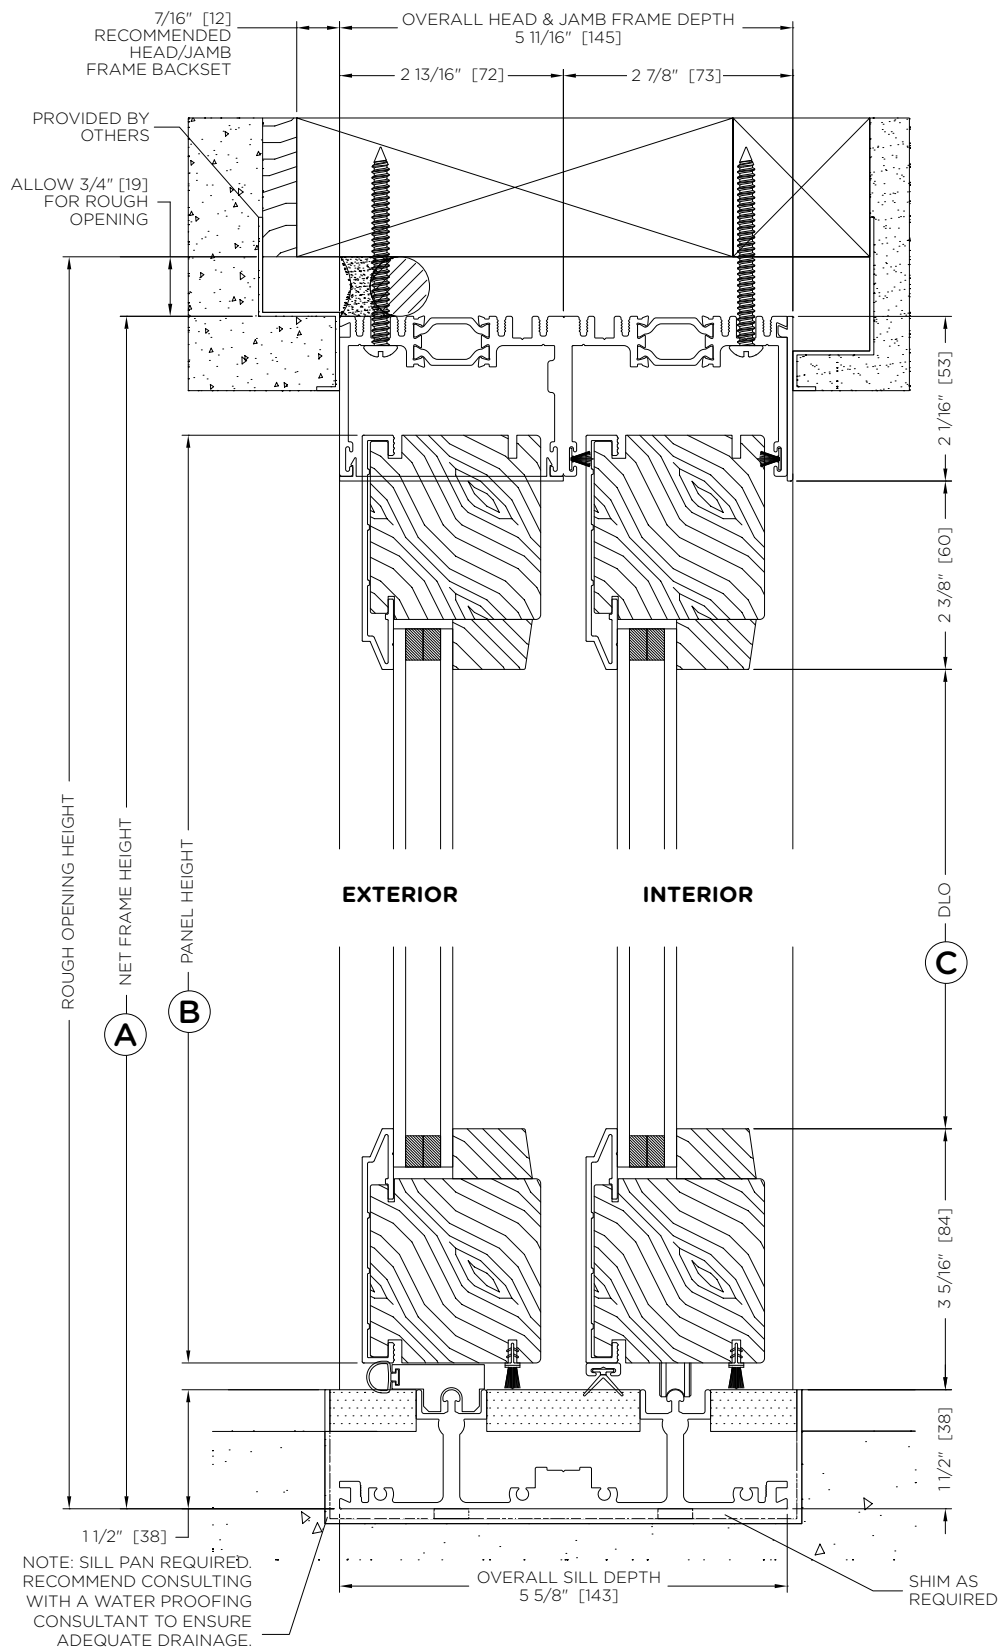

CONTEMPORARY CLAD MULTI SLIDE - SCULPTED PROFILE - 2 TRACK

System Letter:	Order #:	A	
	Location:	B	
	Date:	C	