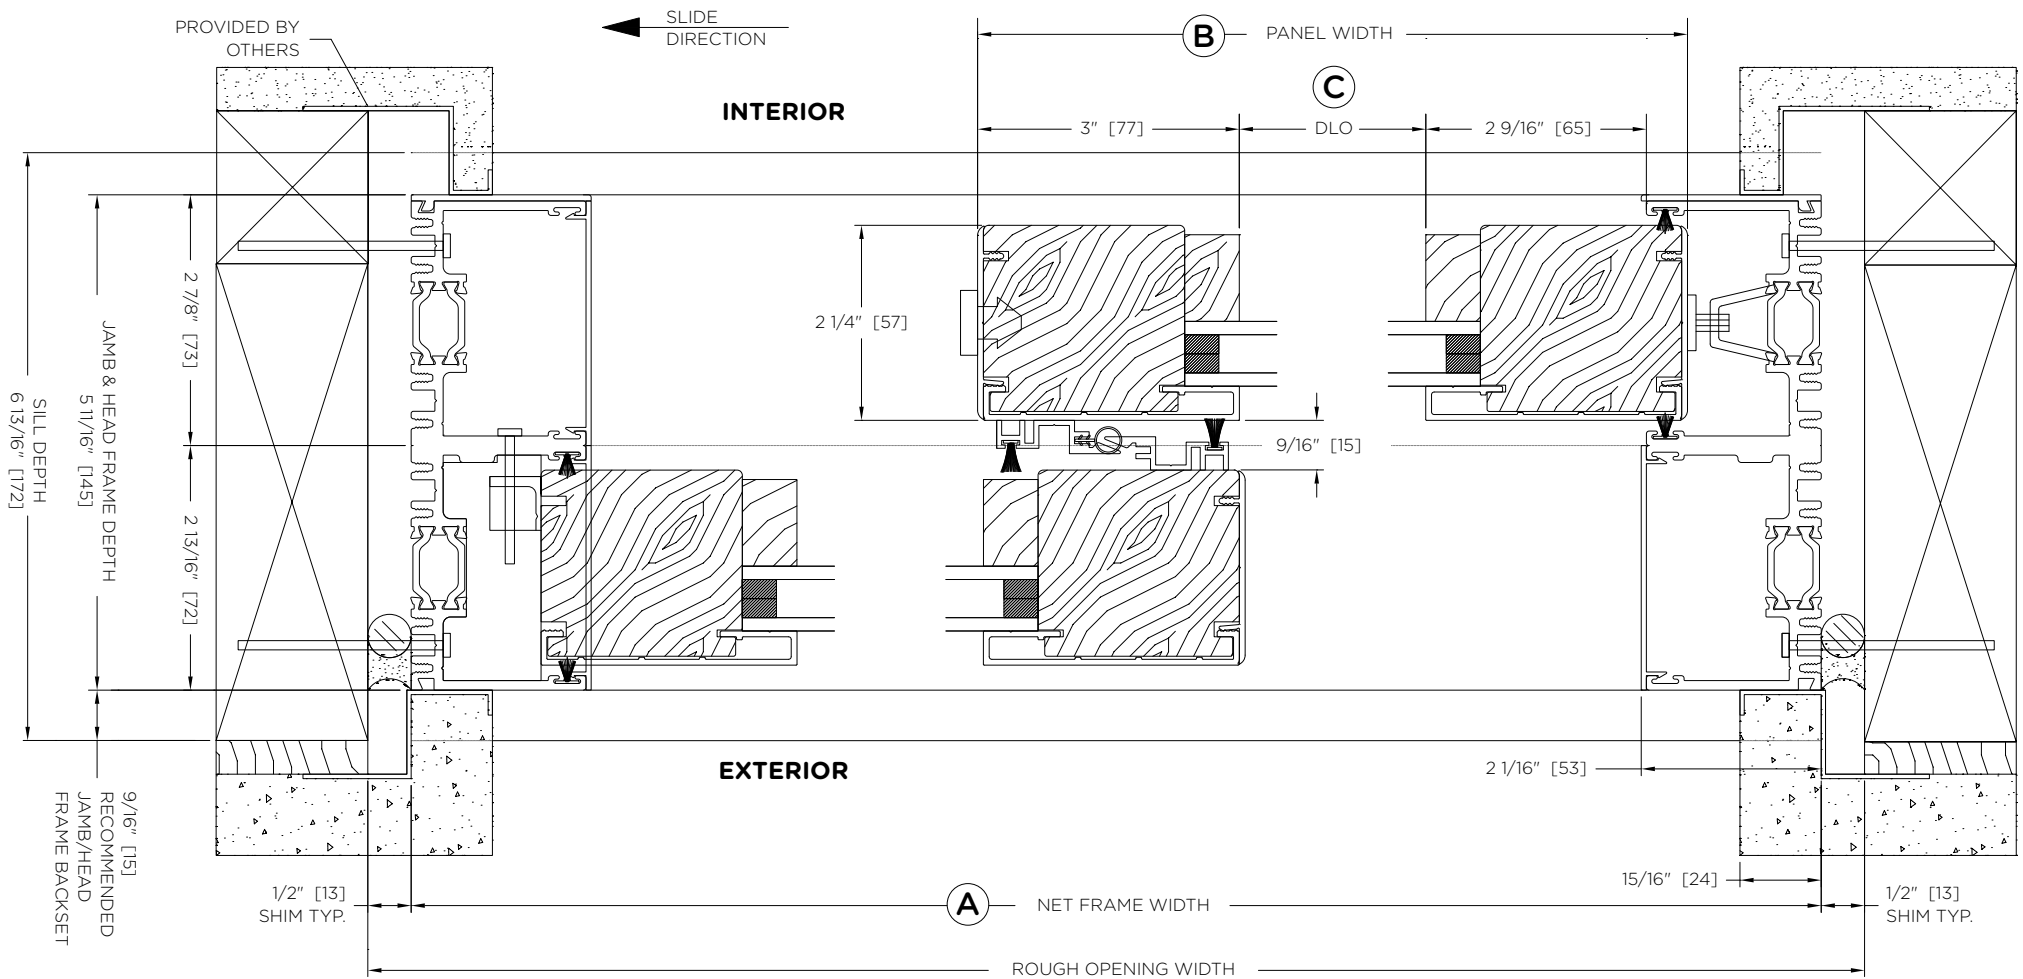

CONTEMPORARY CLAD MULTI SLIDE - SQUARE PROFILE - 2 PANEL - OX

System Letter:	Order #:	A
	Location:	B
	Date:	C