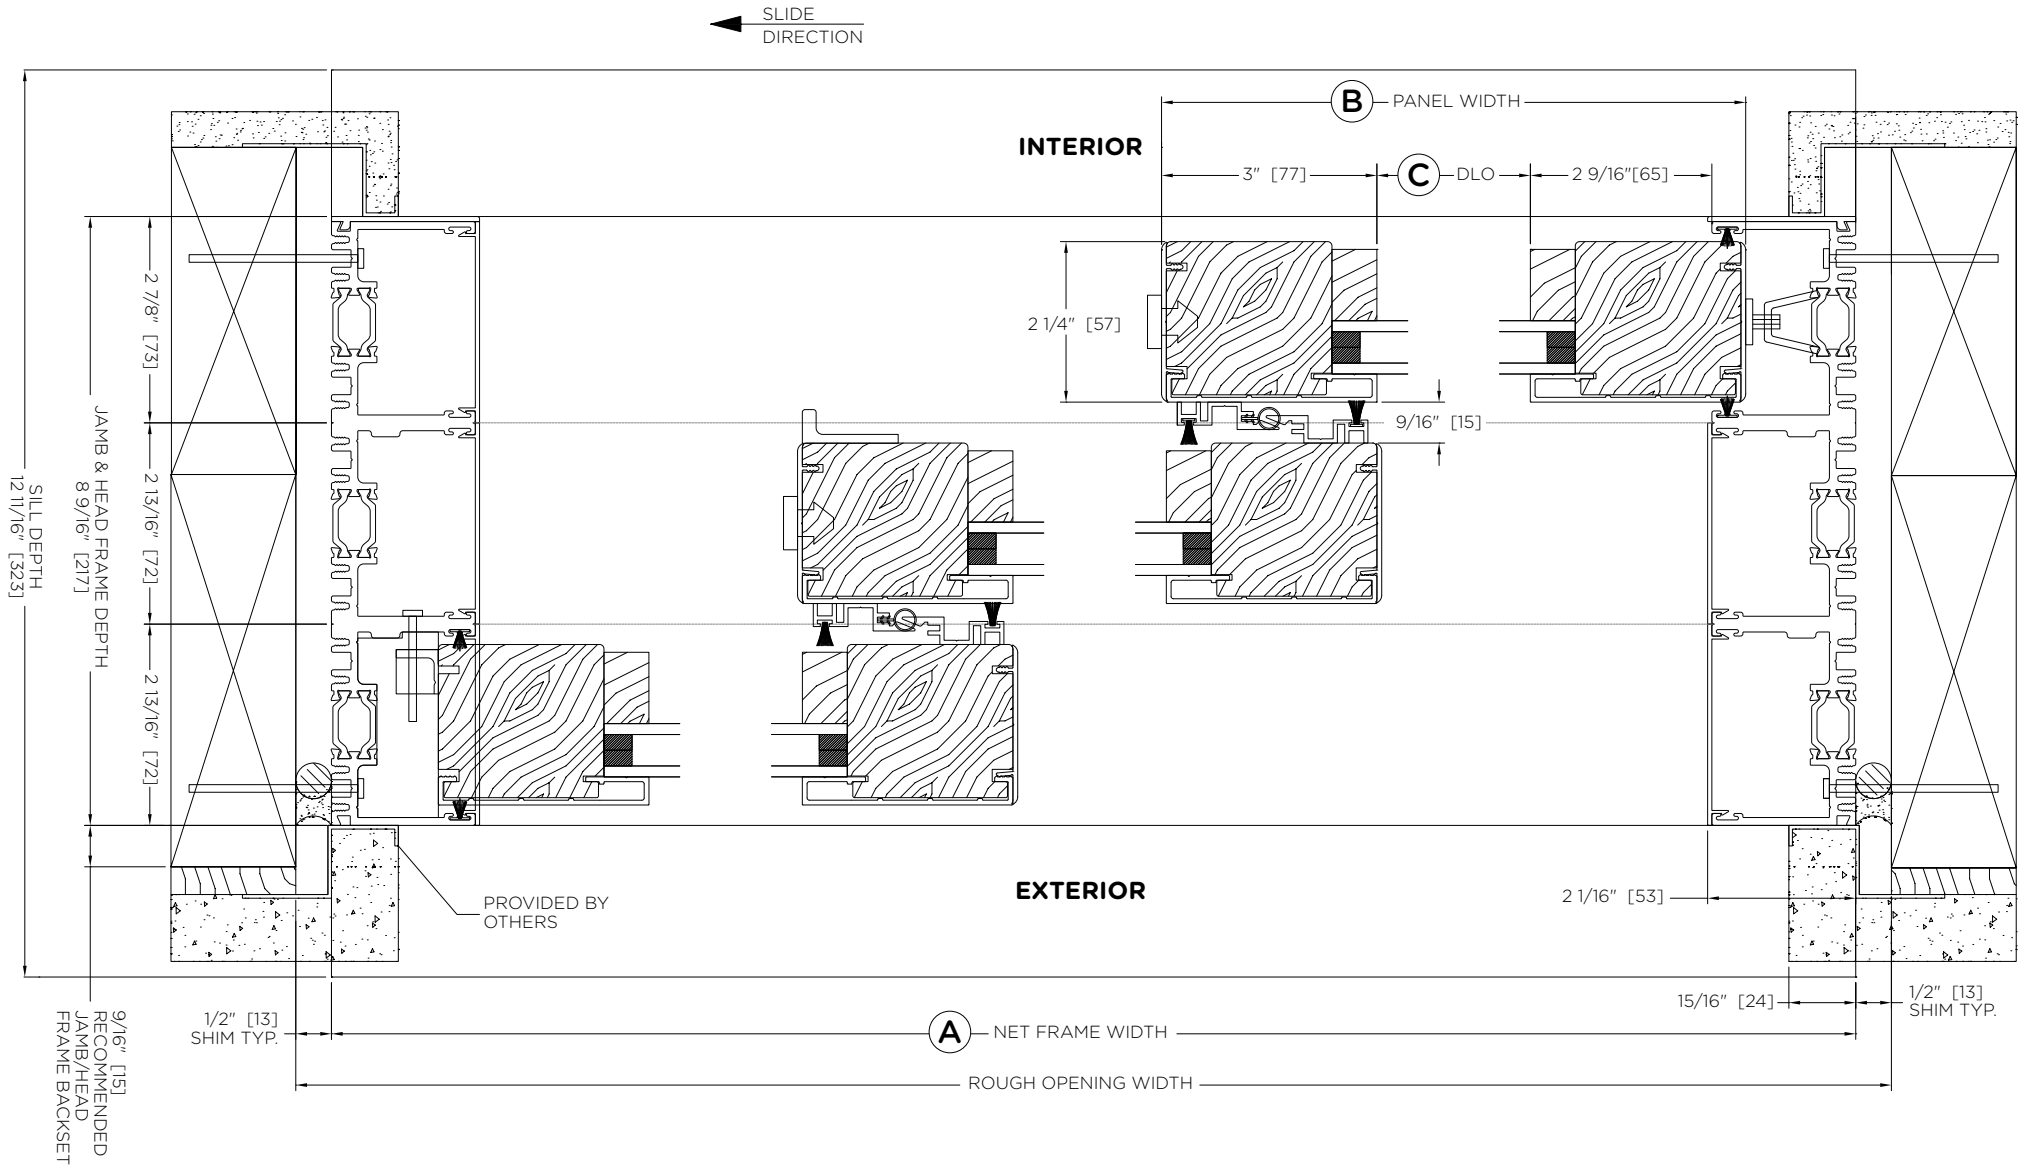

CONTEMPORARY CLAD SQUARE PROFILE - MULTI SLIDE - 3 PANEL - OXX

System Letter:	Order #:	A
	Location:	B
	Date:	C