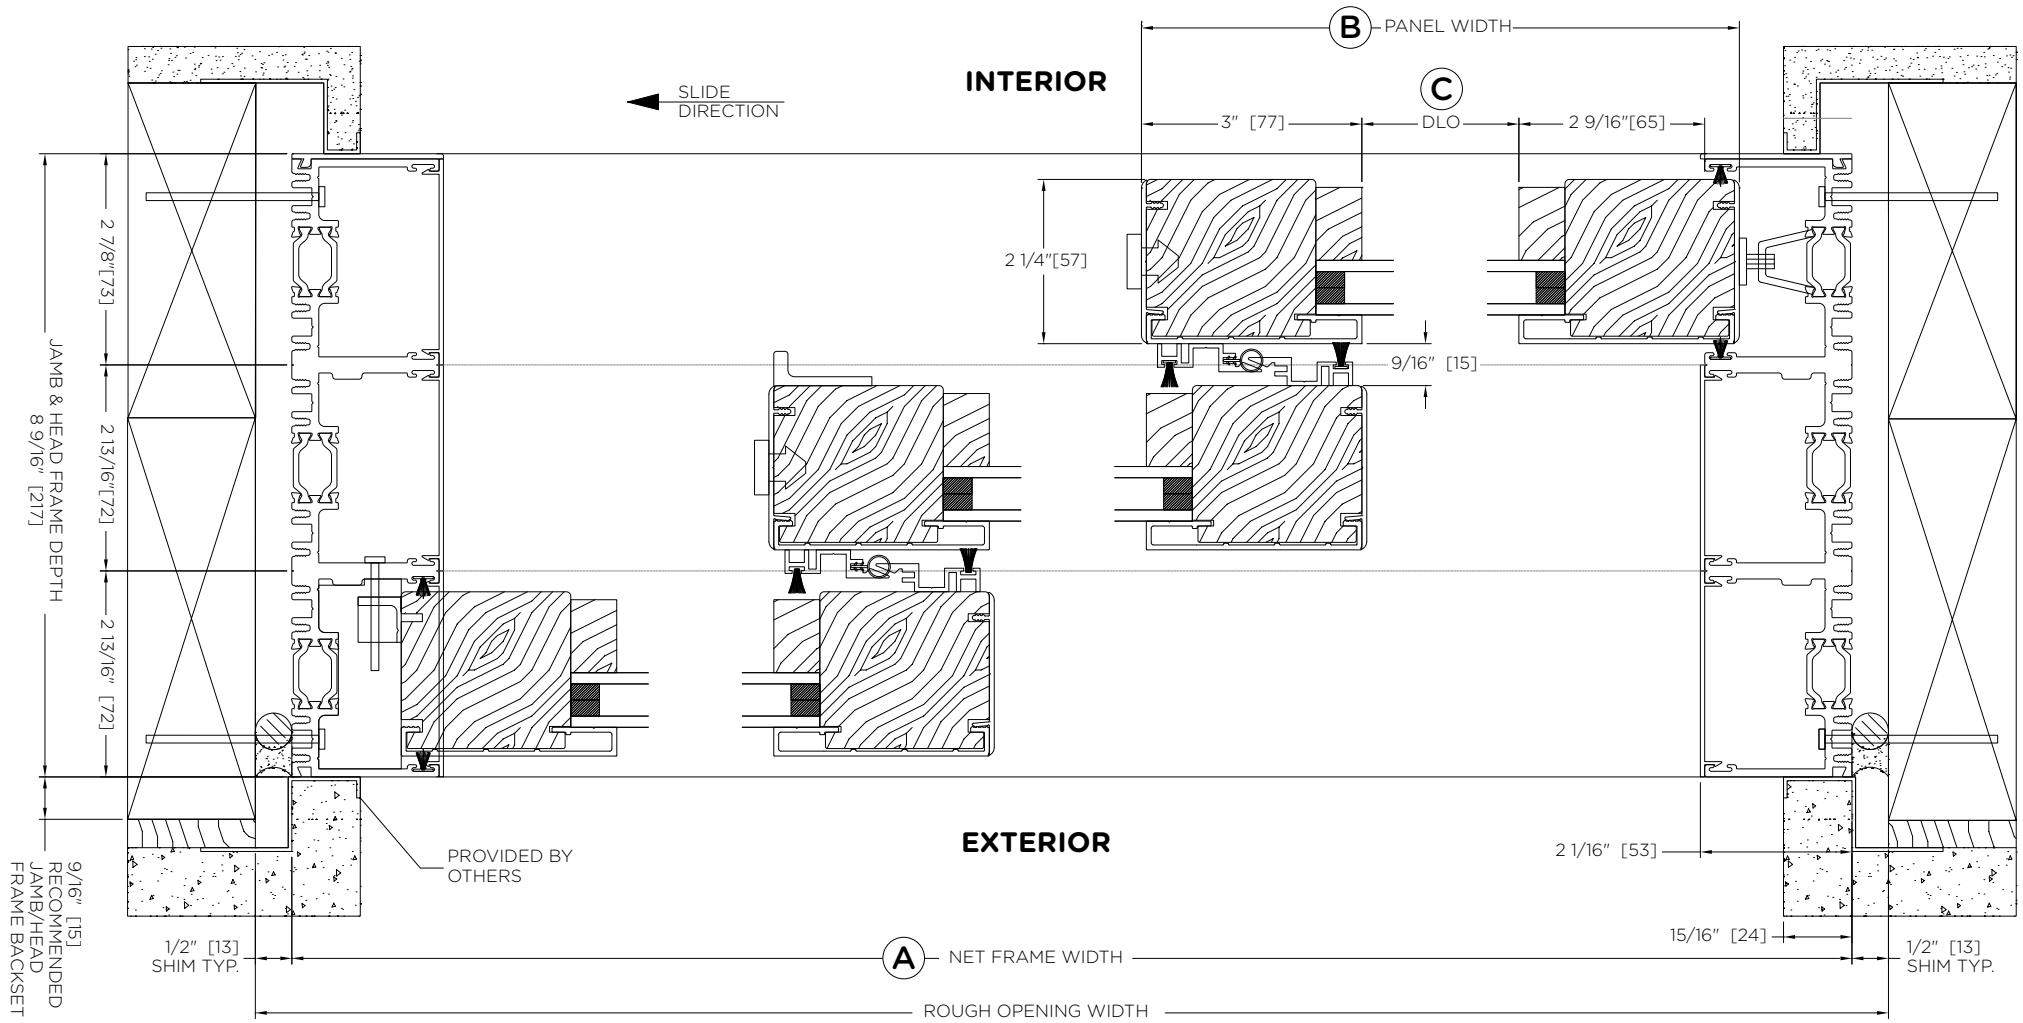

CONTEMPORARY CLAD MULTI SLIDE - SQUARE PROFILE - 3 PANEL - OXX

System Letter:	Order #:	A
	Location:	B
	Date:	C