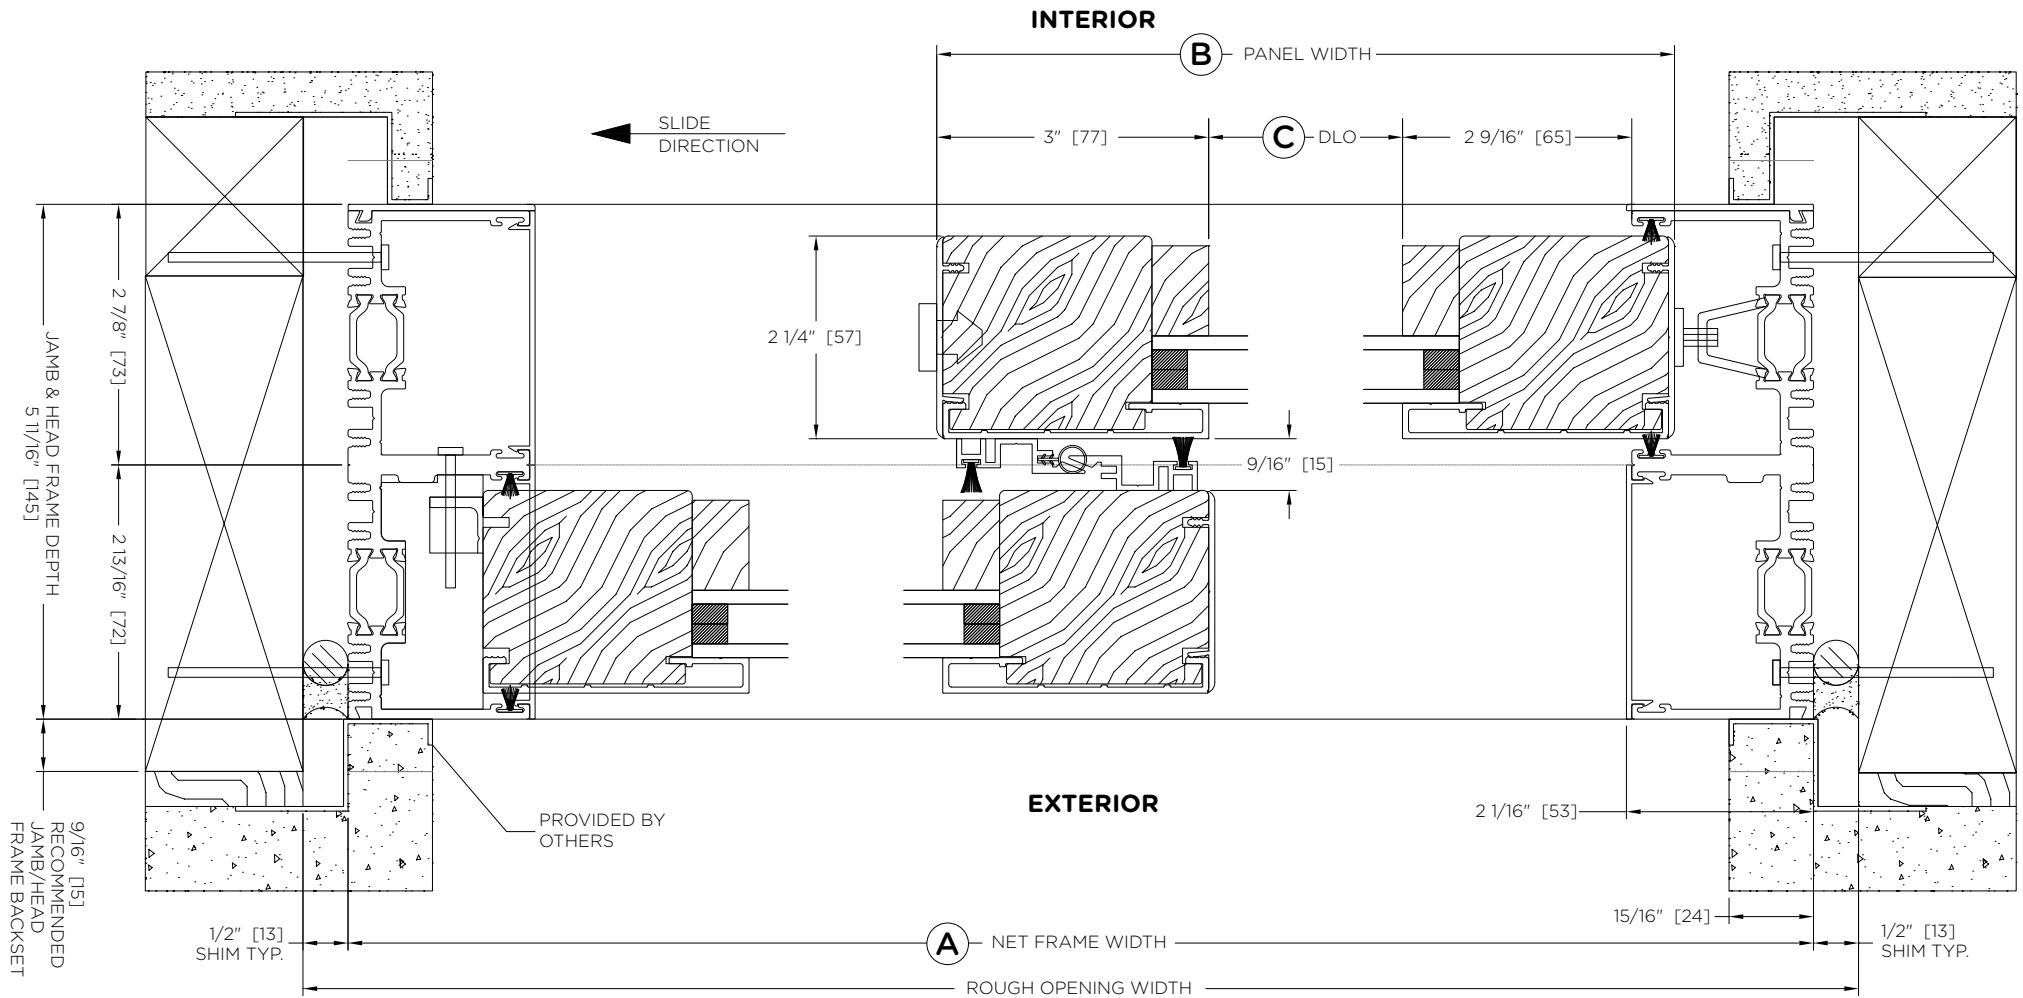

CONTEMPORARY CLAD MULTI SLIDE - SQUARE PROFILE - 2 PANEL - OX

System Letter:	Order #:	A	
	Location:	B	
	Date:	C	