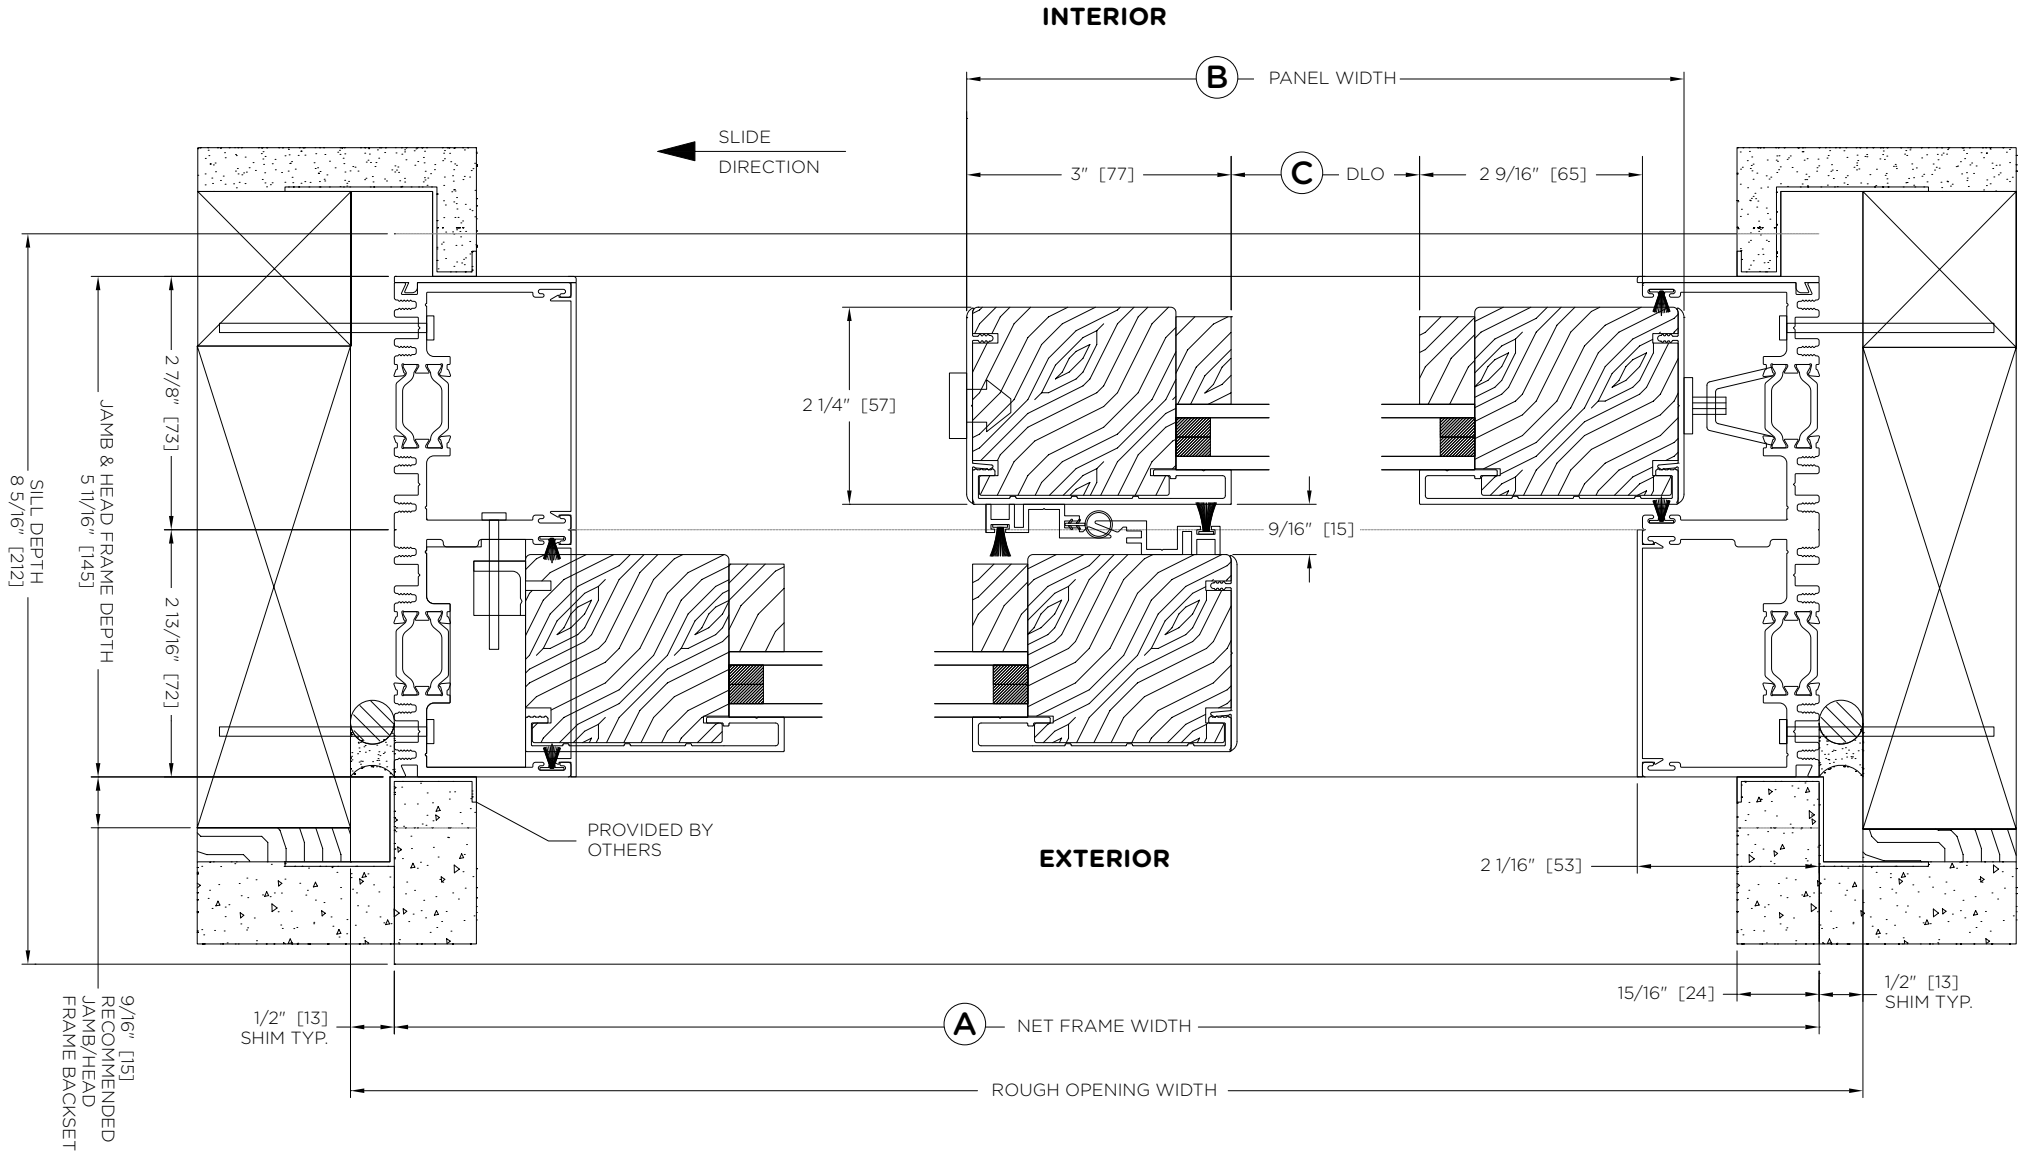

CONTEMPORARY CLAD MULTI SLIDE - SCULPTED PROFILE - 2 PANEL - OX

System Letter:	Order #:	A	
	Location:	B	
	Date:	C	