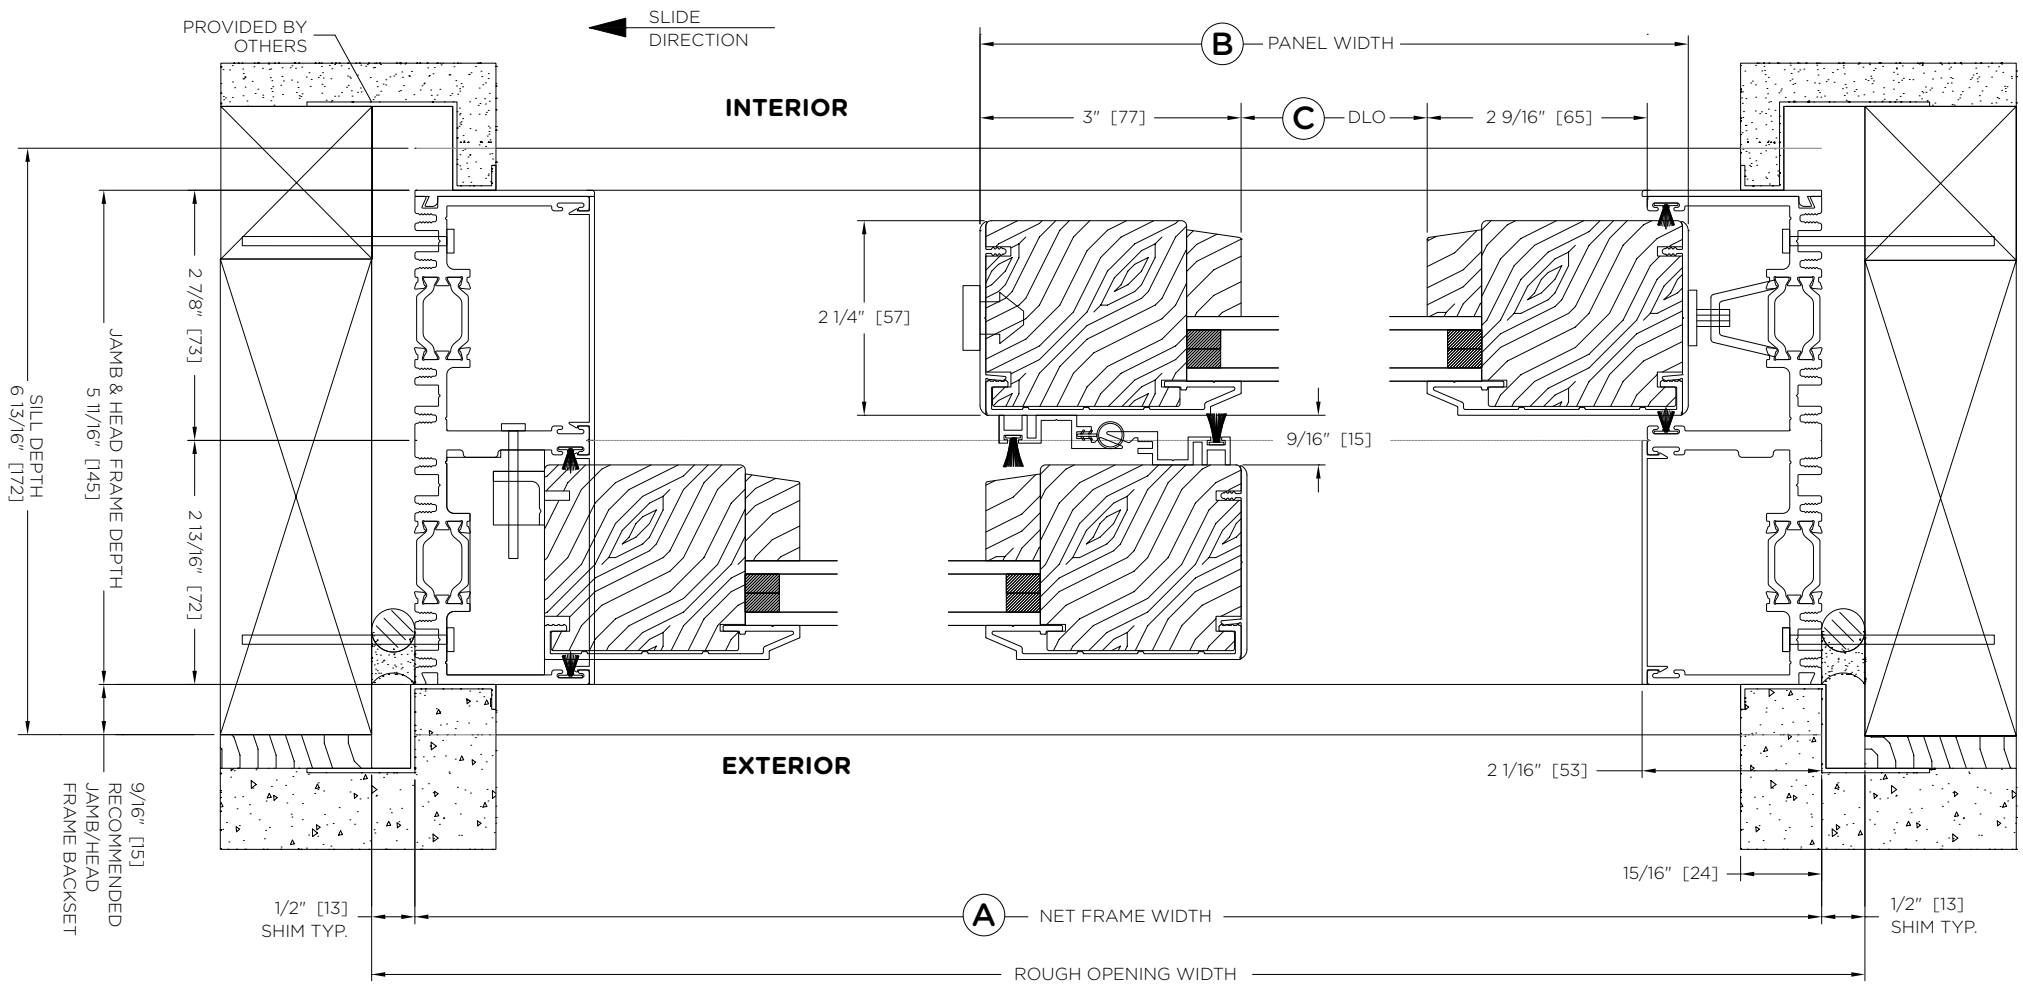

CONTEMPORARY CLAD MULTI SLIDE - SCULPTED PROFILE - 2 PANEL - OX

System Letter:	Order #:	A
	Location:	B
	Date:	C