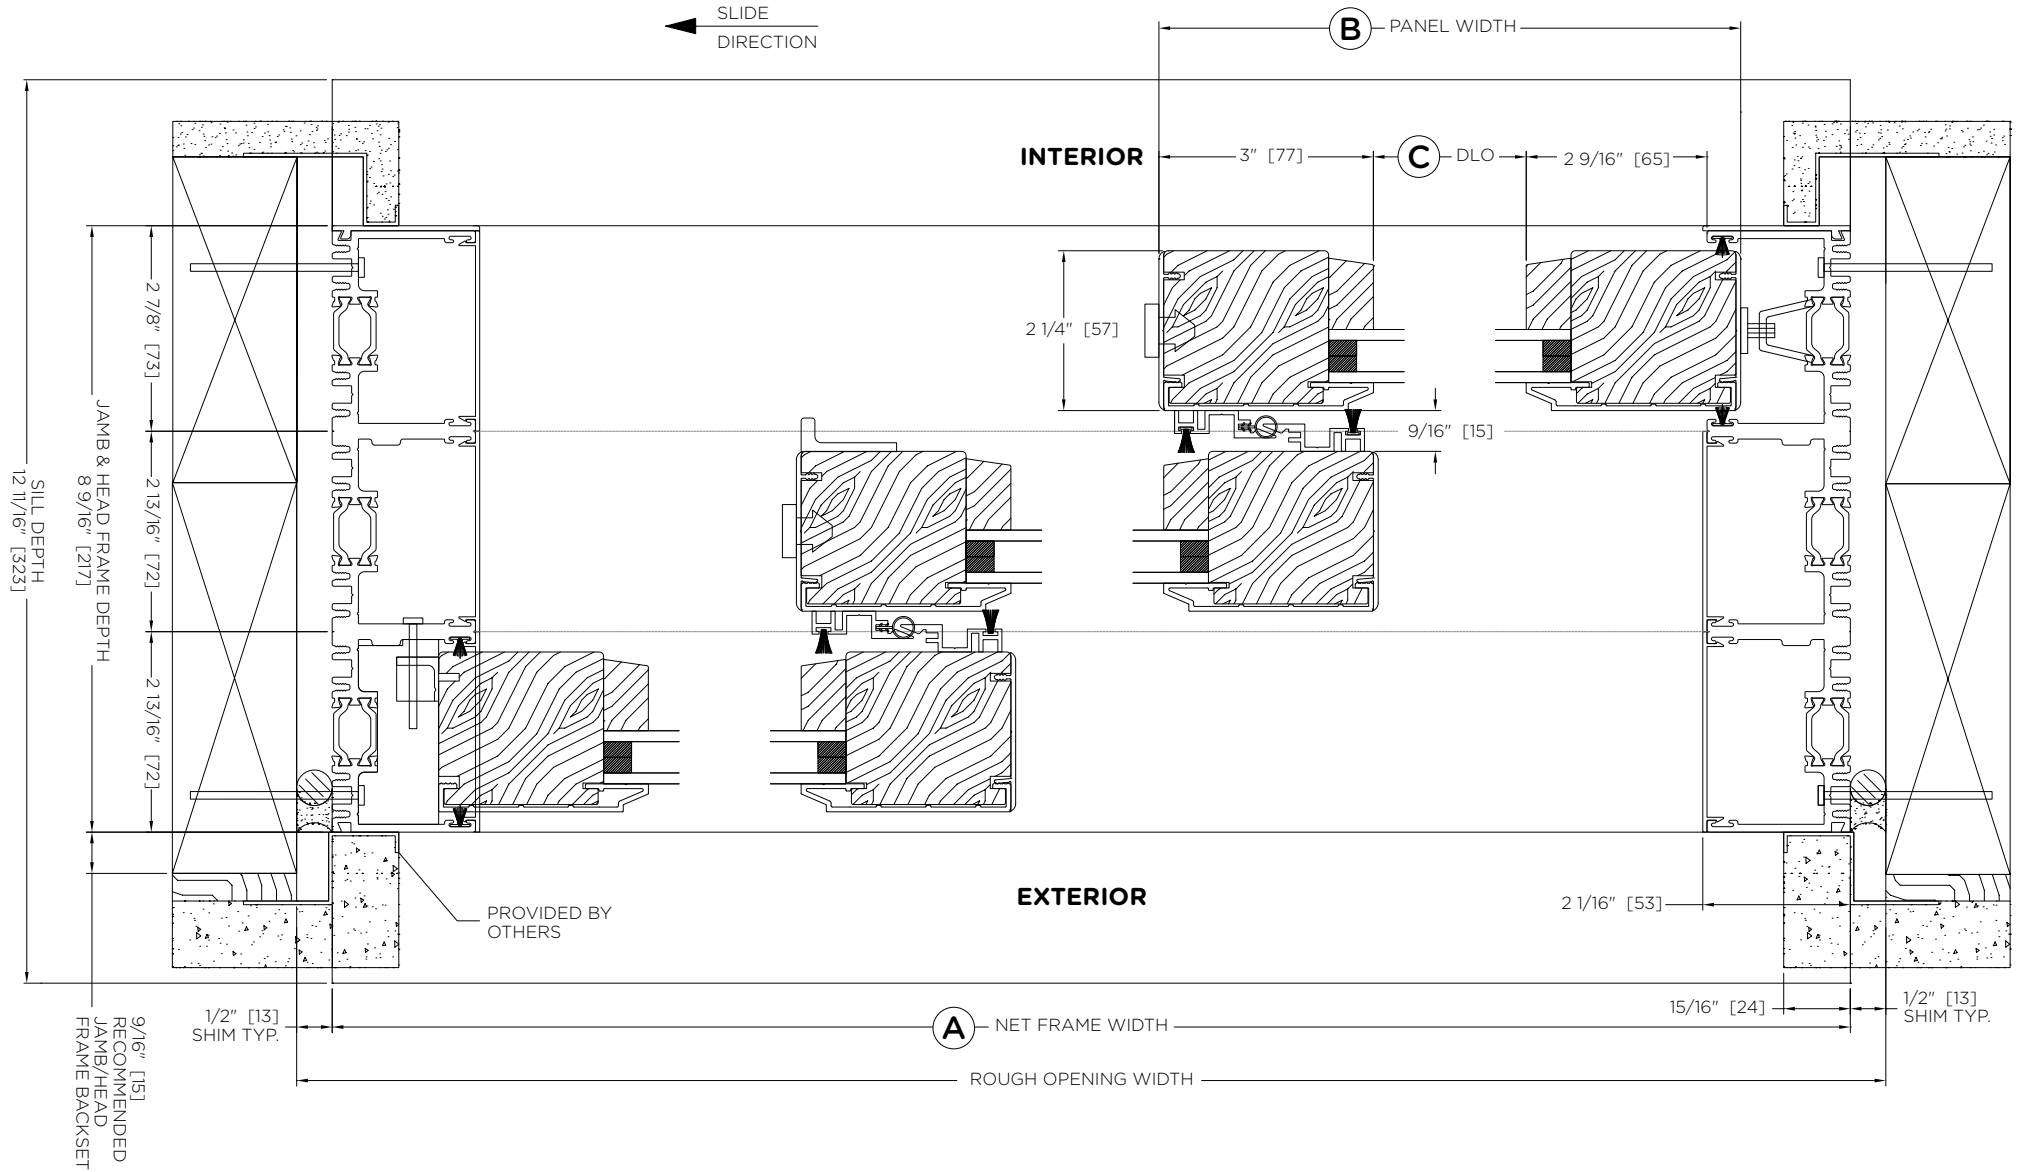

CONTEMPORARY CLAD MULTI SLIDE - SCULPTED PROFILE - 3 PANEL - OXX

System Letter:	Order #:	A
	Location:	B
	Date:	C