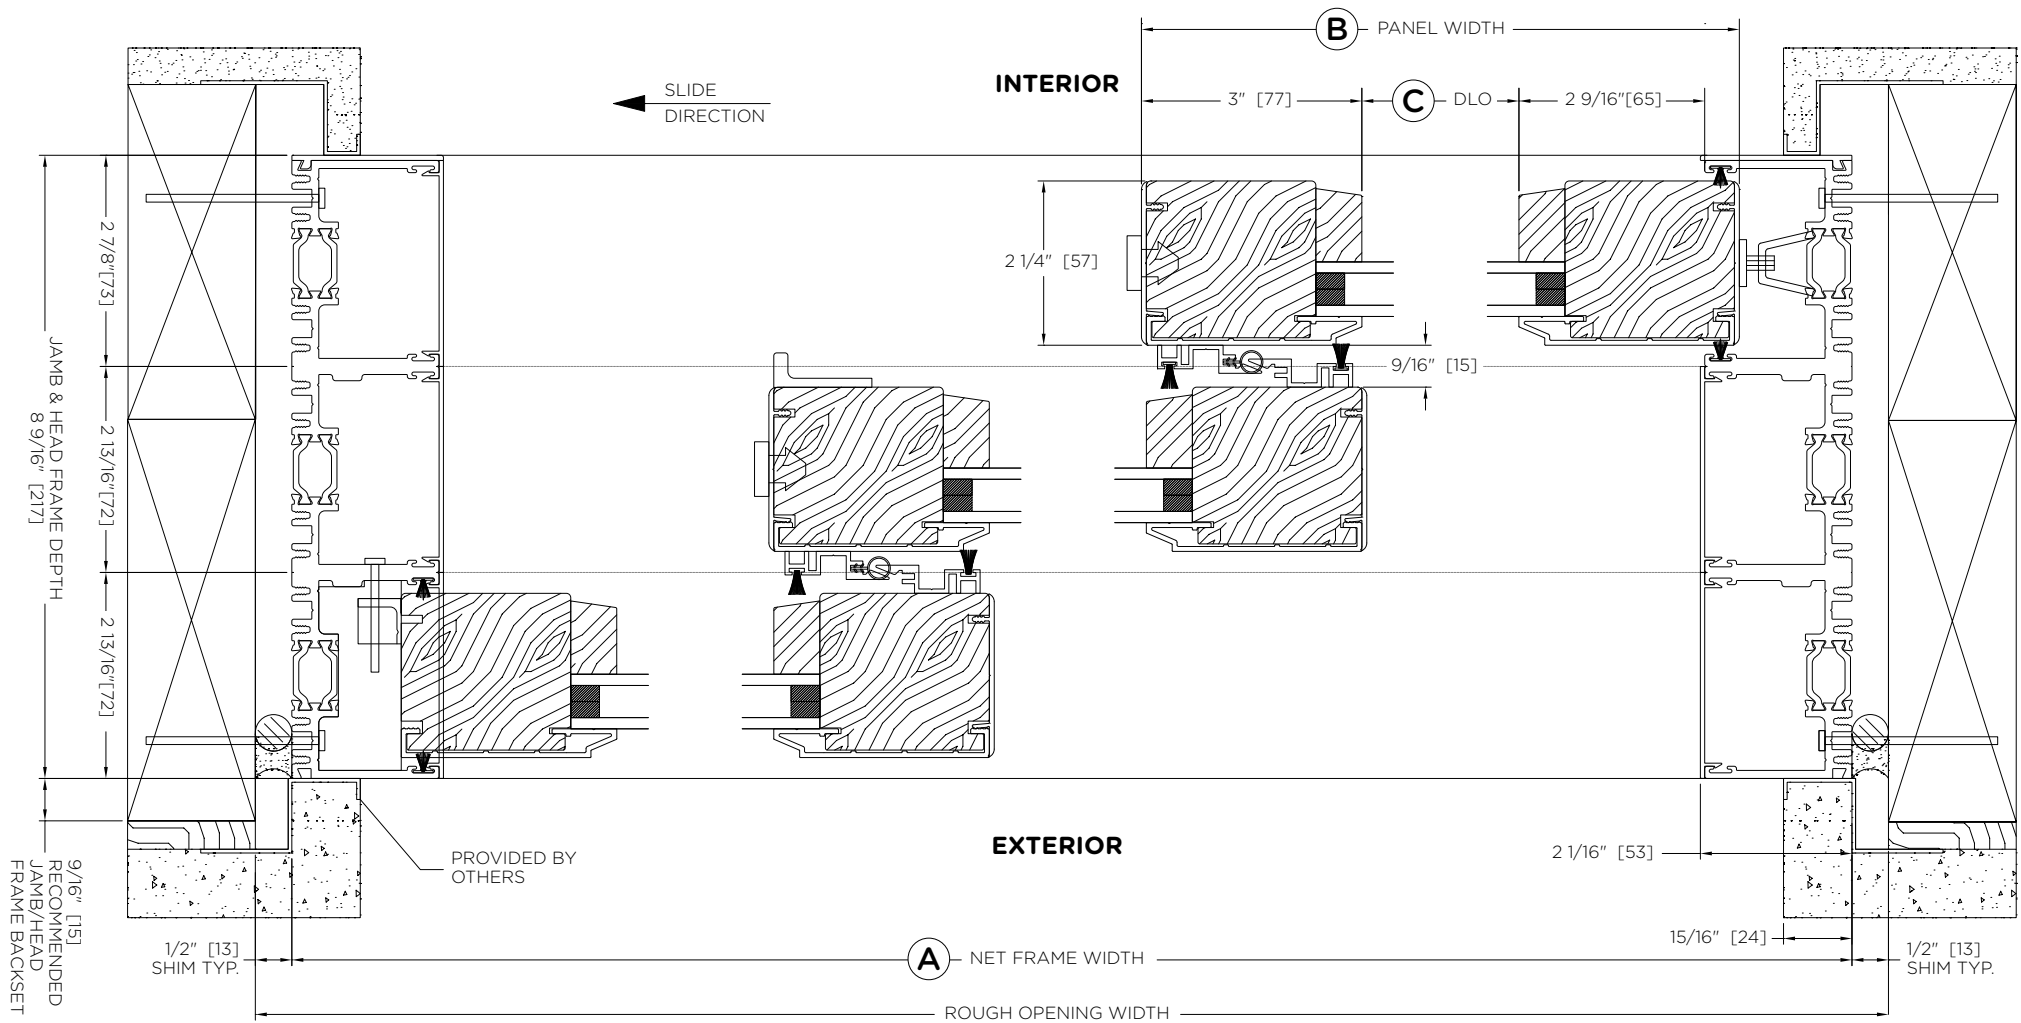

CONTEMPORARY CLAD MULTI SLIDE - SCULPTED PROFILE - 3 PANEL - OXX

System Letter:	Order #:	A	
	Location:	B	
	Date:	C	