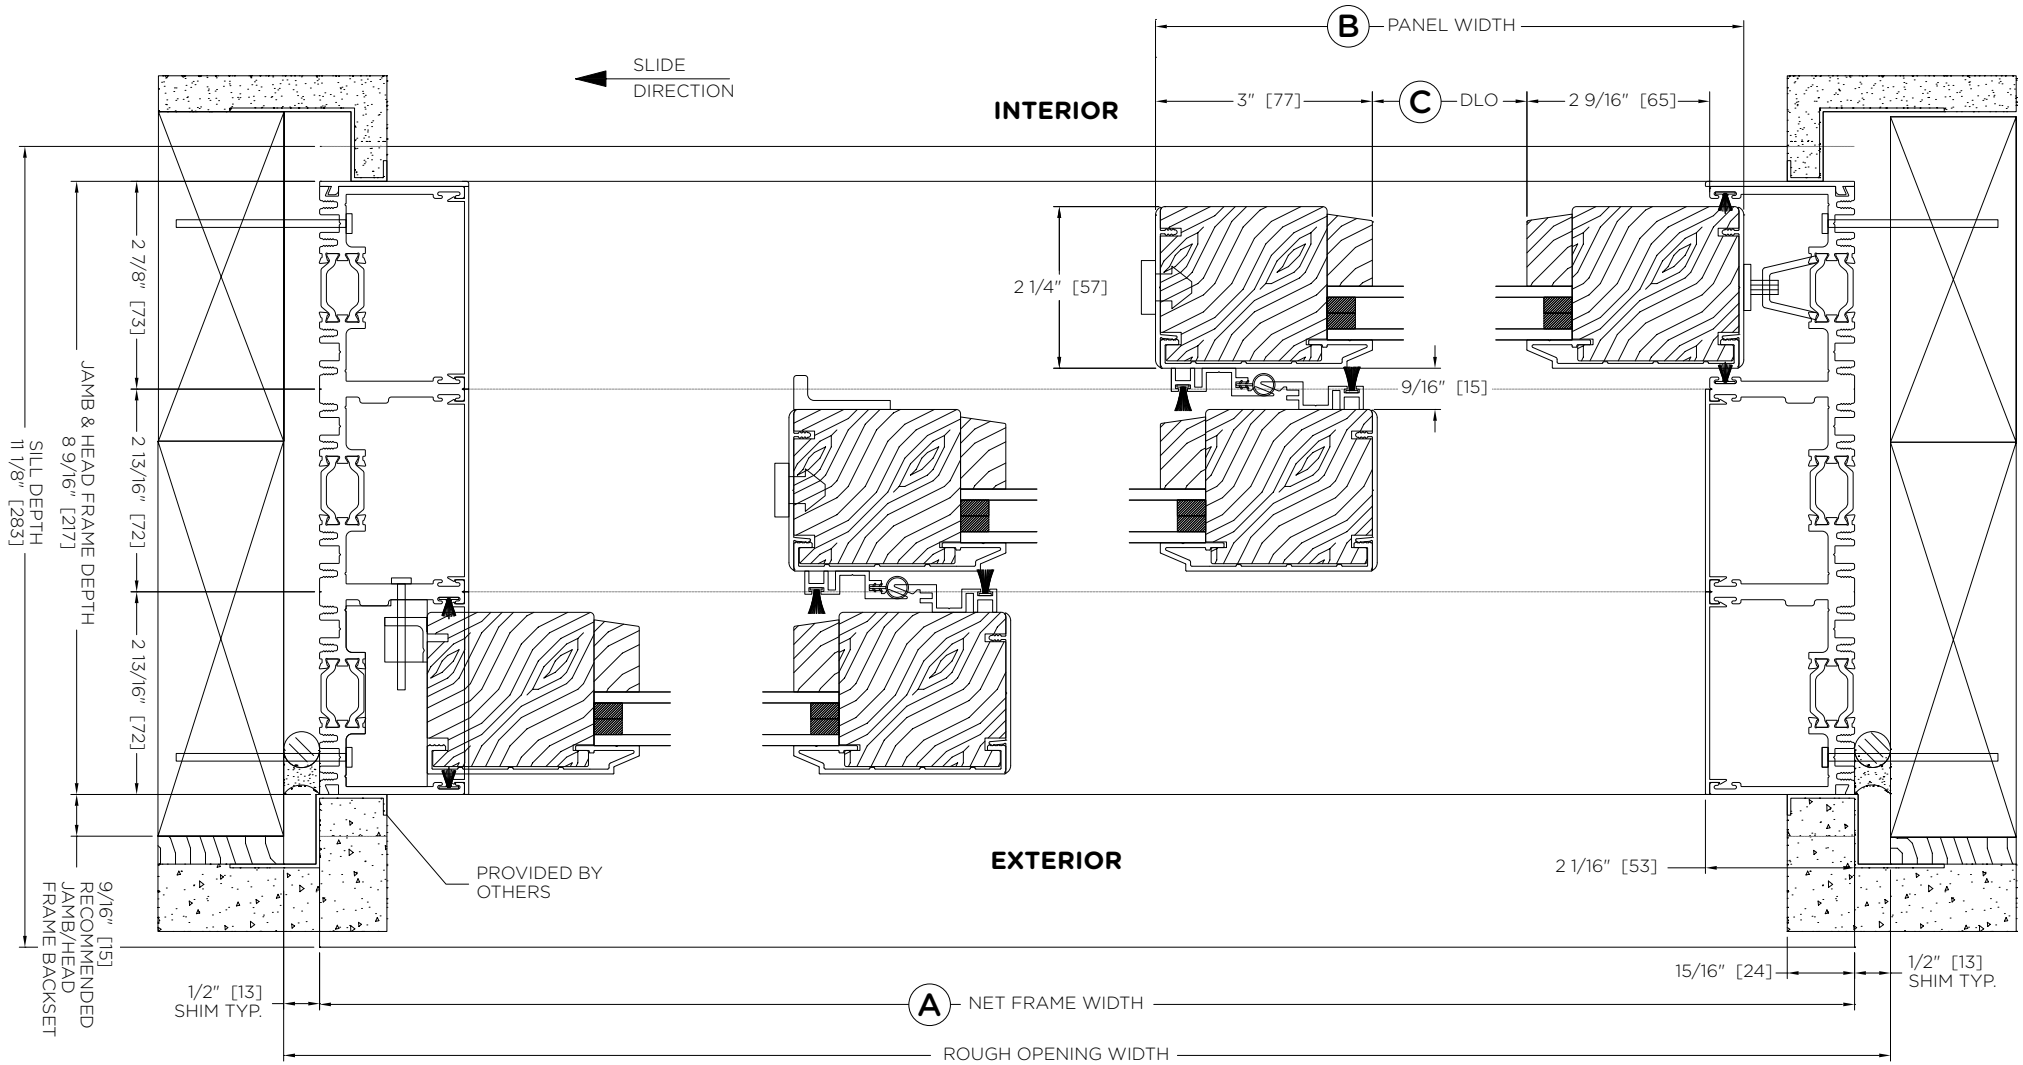

CONTEMPORARY CLAD MULTI SLIDE - SCULPTED PROFILE - 3 PANEL - OXX

System Letter:	Order #:	A
	Location:	B
	Date:	C