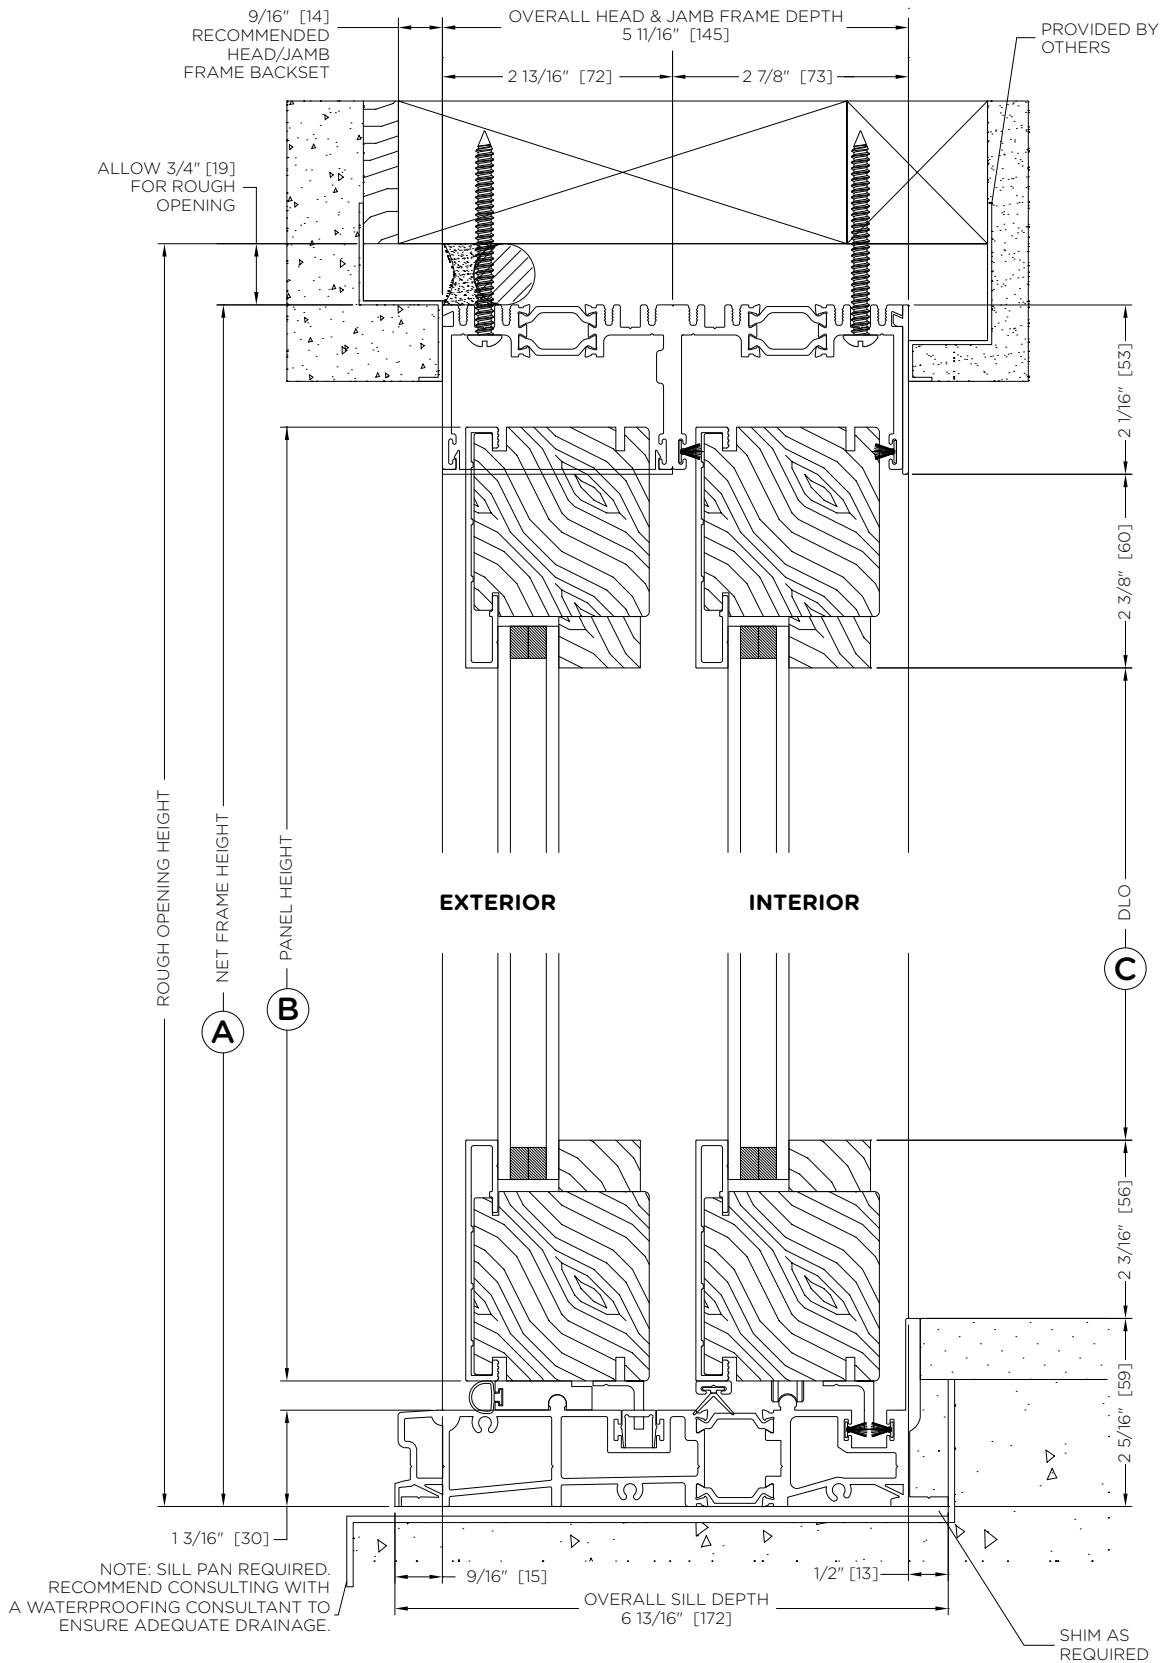

CONTEMPORARY CLAD MULTI SLIDE - 2 TRACK - 2 5/16" LEG EXTENSION

System Letter:	Order #:	A	
	Location:	B	
	Date:	C	