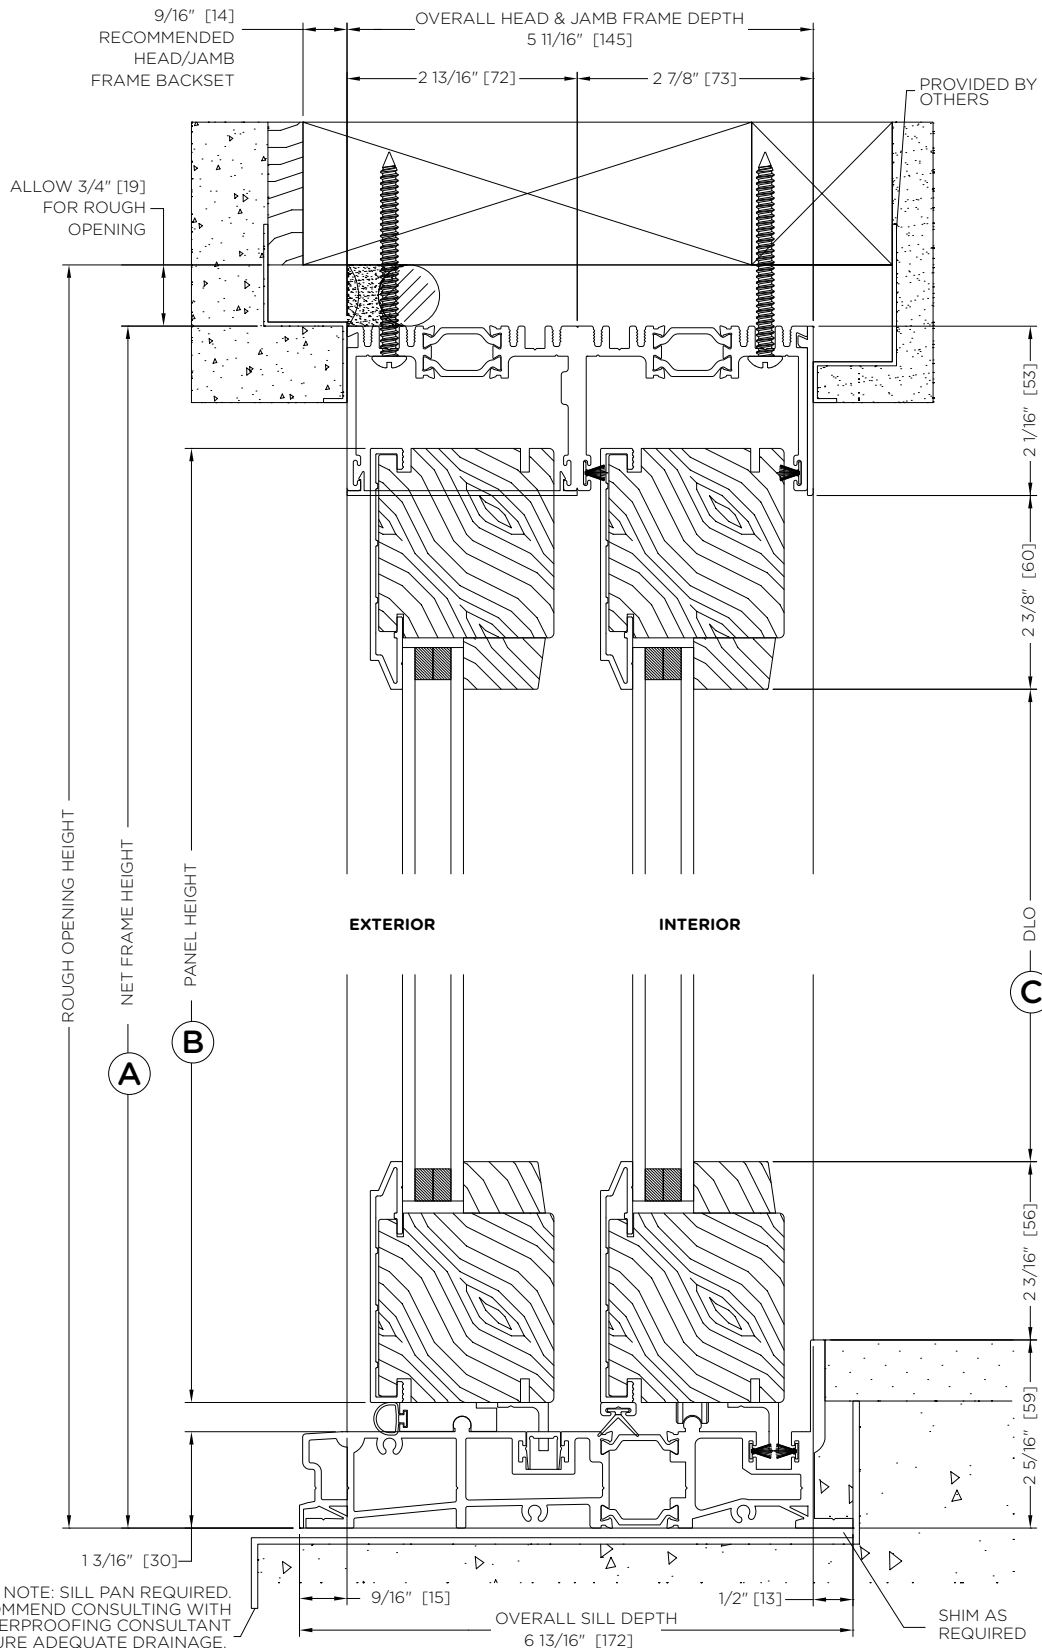

CONTEMPORARY CLAD MULTI SLIDE - SCULPTED PROFILE - 2 5/16" LEG EXTENSION

System Letter:	Order #:	A	
	Location:	B	
	Date:	C	