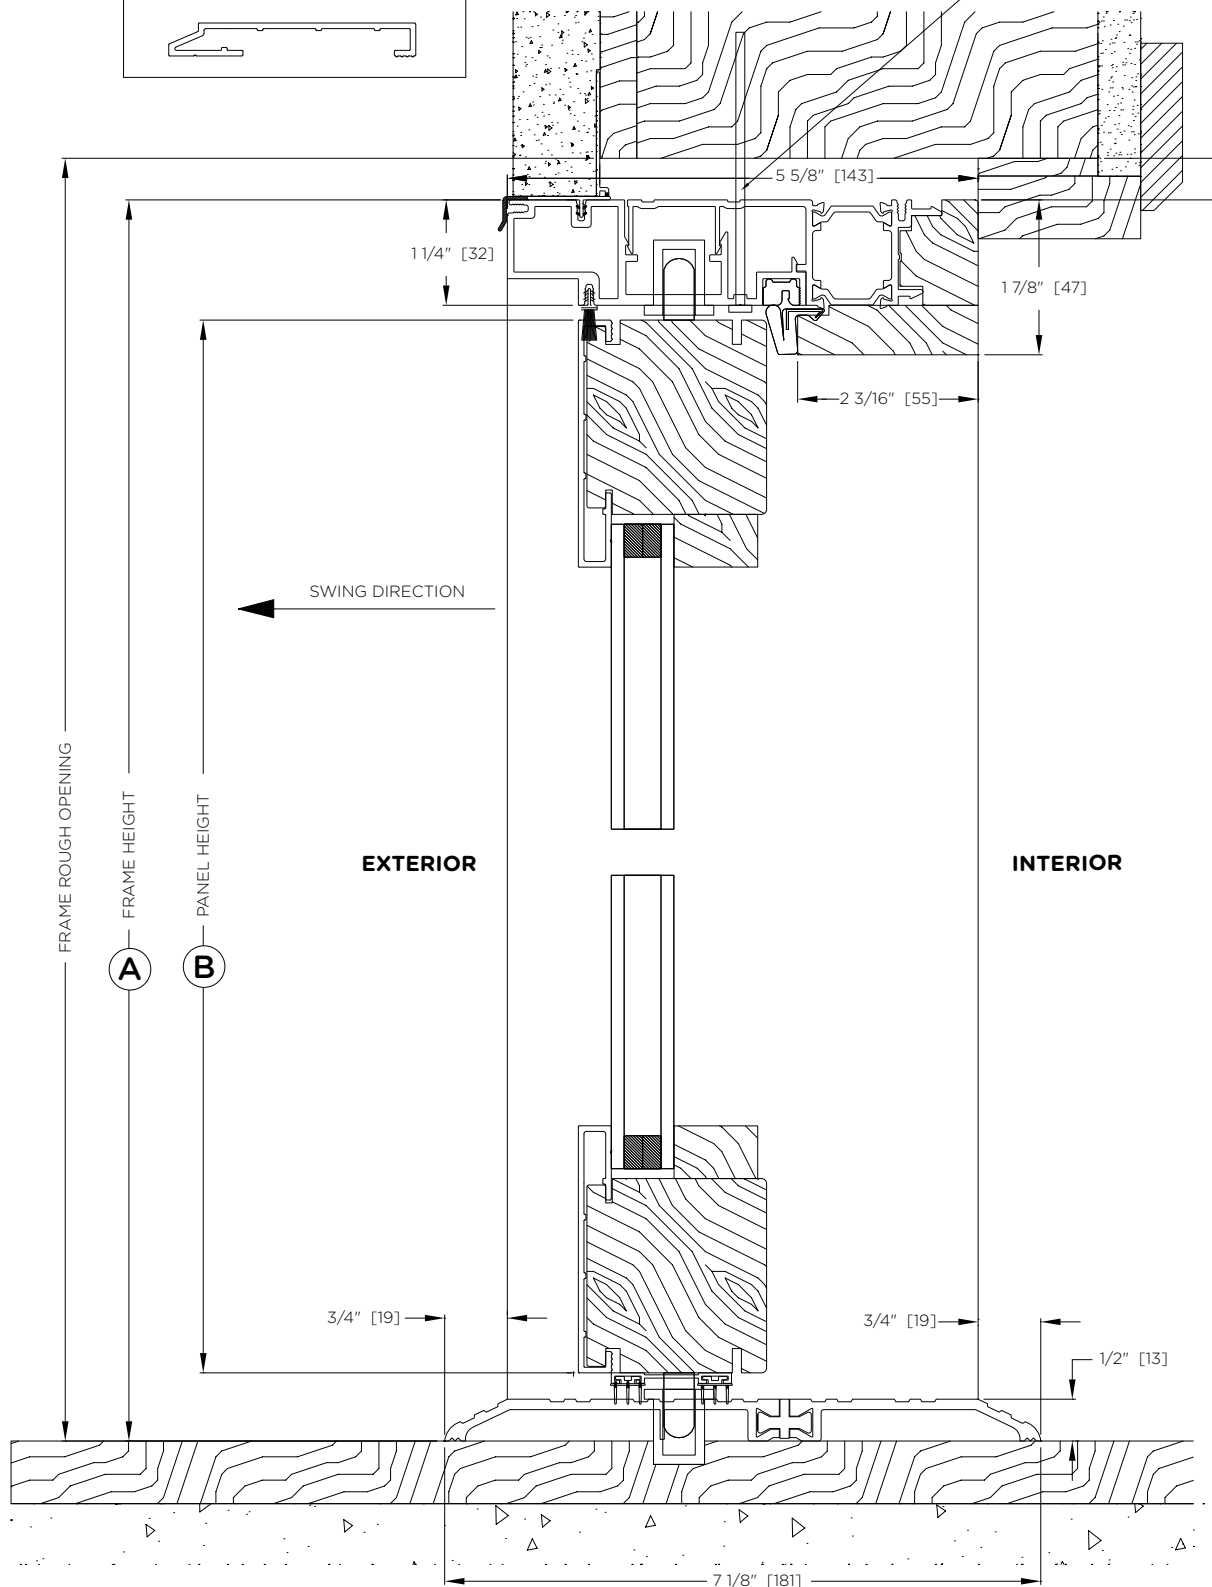

CONTEMPORARY CLAD -SQUARE PROFILE - OUTSWING

DOOR SHOWN AS SQUARE PROFILE. ALSO AVAILABLE IN SCULPTED PROFILE.

HEADER, FRAME LOCATION, TRIM AND CEILING DETAILS PER ARCHITECT (2X6 SHOWN)

FIXING LOCATION

1/2" [13] ALLOW FOR ROUGH OPENING

System Letter:	Order #:	A	
	Location:	B	
	Date:		