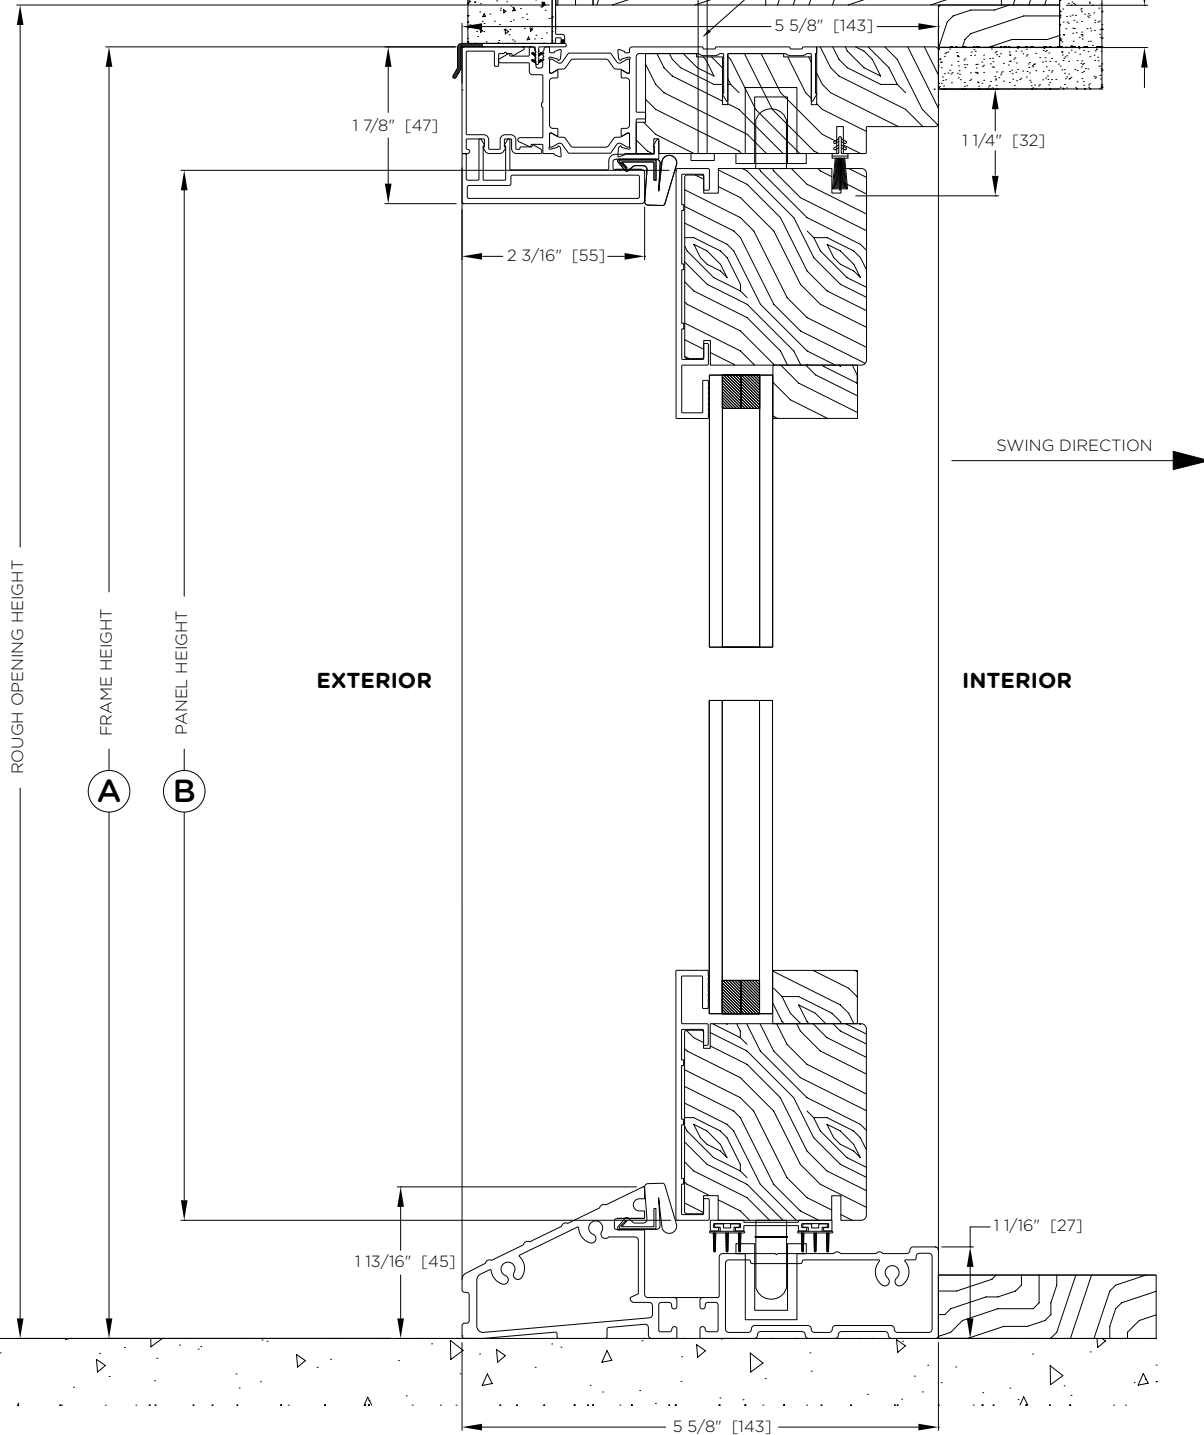

CONTEMPORARY CLAD - SQUARE PROFILE - INSWING

DOOR SHOWN AS SQUARE PROFILE. ALSO AVAILABLE IN SCULPTED PROFILE.

HEADER, FRAME LOCATION, TRIM AND CEILING DETAILS PER ARCHITECT (2X6 SHOWN)

FIXING LOCATION

1/2" [13] ALLOW FOR ROUGH OPENING

ROUGH OPENING HEIGHT

FRAME HEIGHT

PANEL HEIGHT

A

B

EXTERIOR

SWING DIRECTION →

INTERIOR

System Letter:	Order #:	A	
	Location:	B	
	Date:		