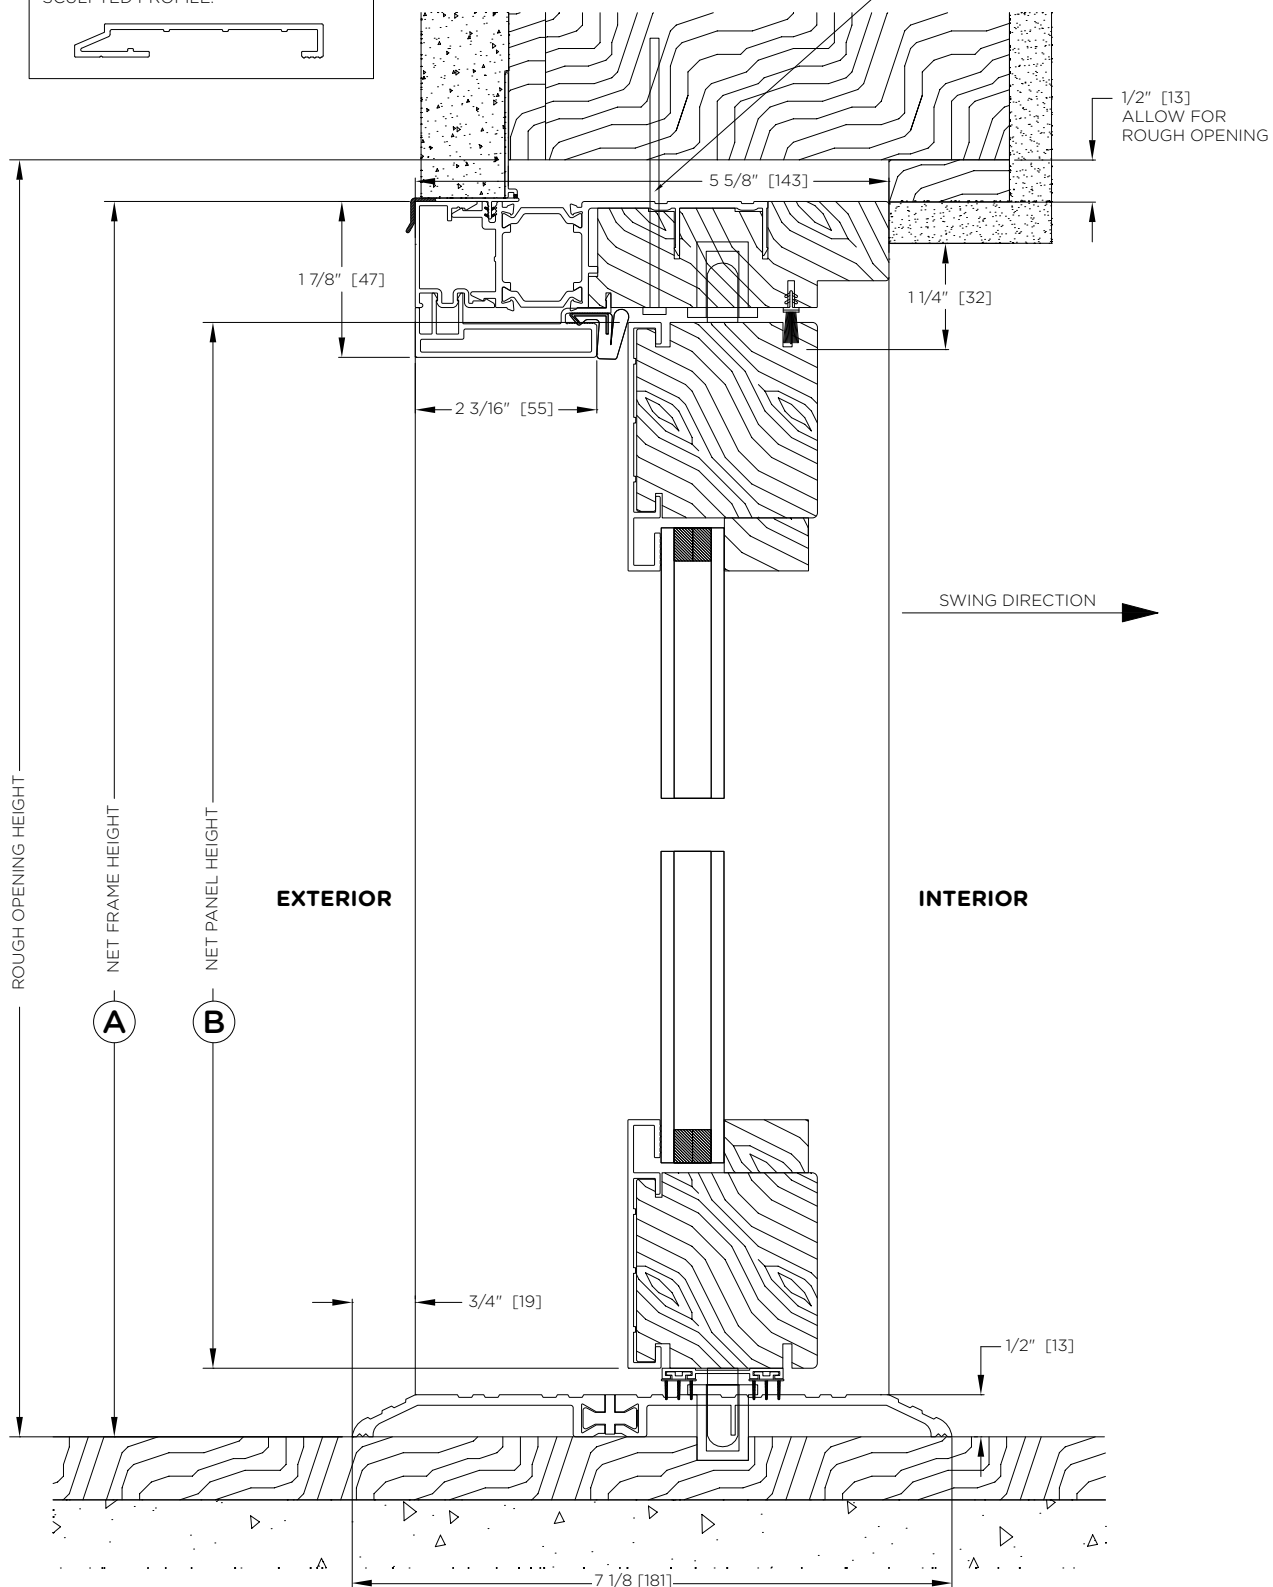

CONTEMPORARY CLAD - SQUARE PROFILE - INSWING

DOOR SHOWN AS SQUARE PROFILE. ALSO AVAILABLE IN SCULPTED PROFILE.

HEADER, FRAME LOCATION, TRIM AND CEILING DETAILS PER ARCHITECT (2X6 SHOWN)

FIXING LOCATION

System Letter:	Order #:	A
	Location:	B
	Date:	