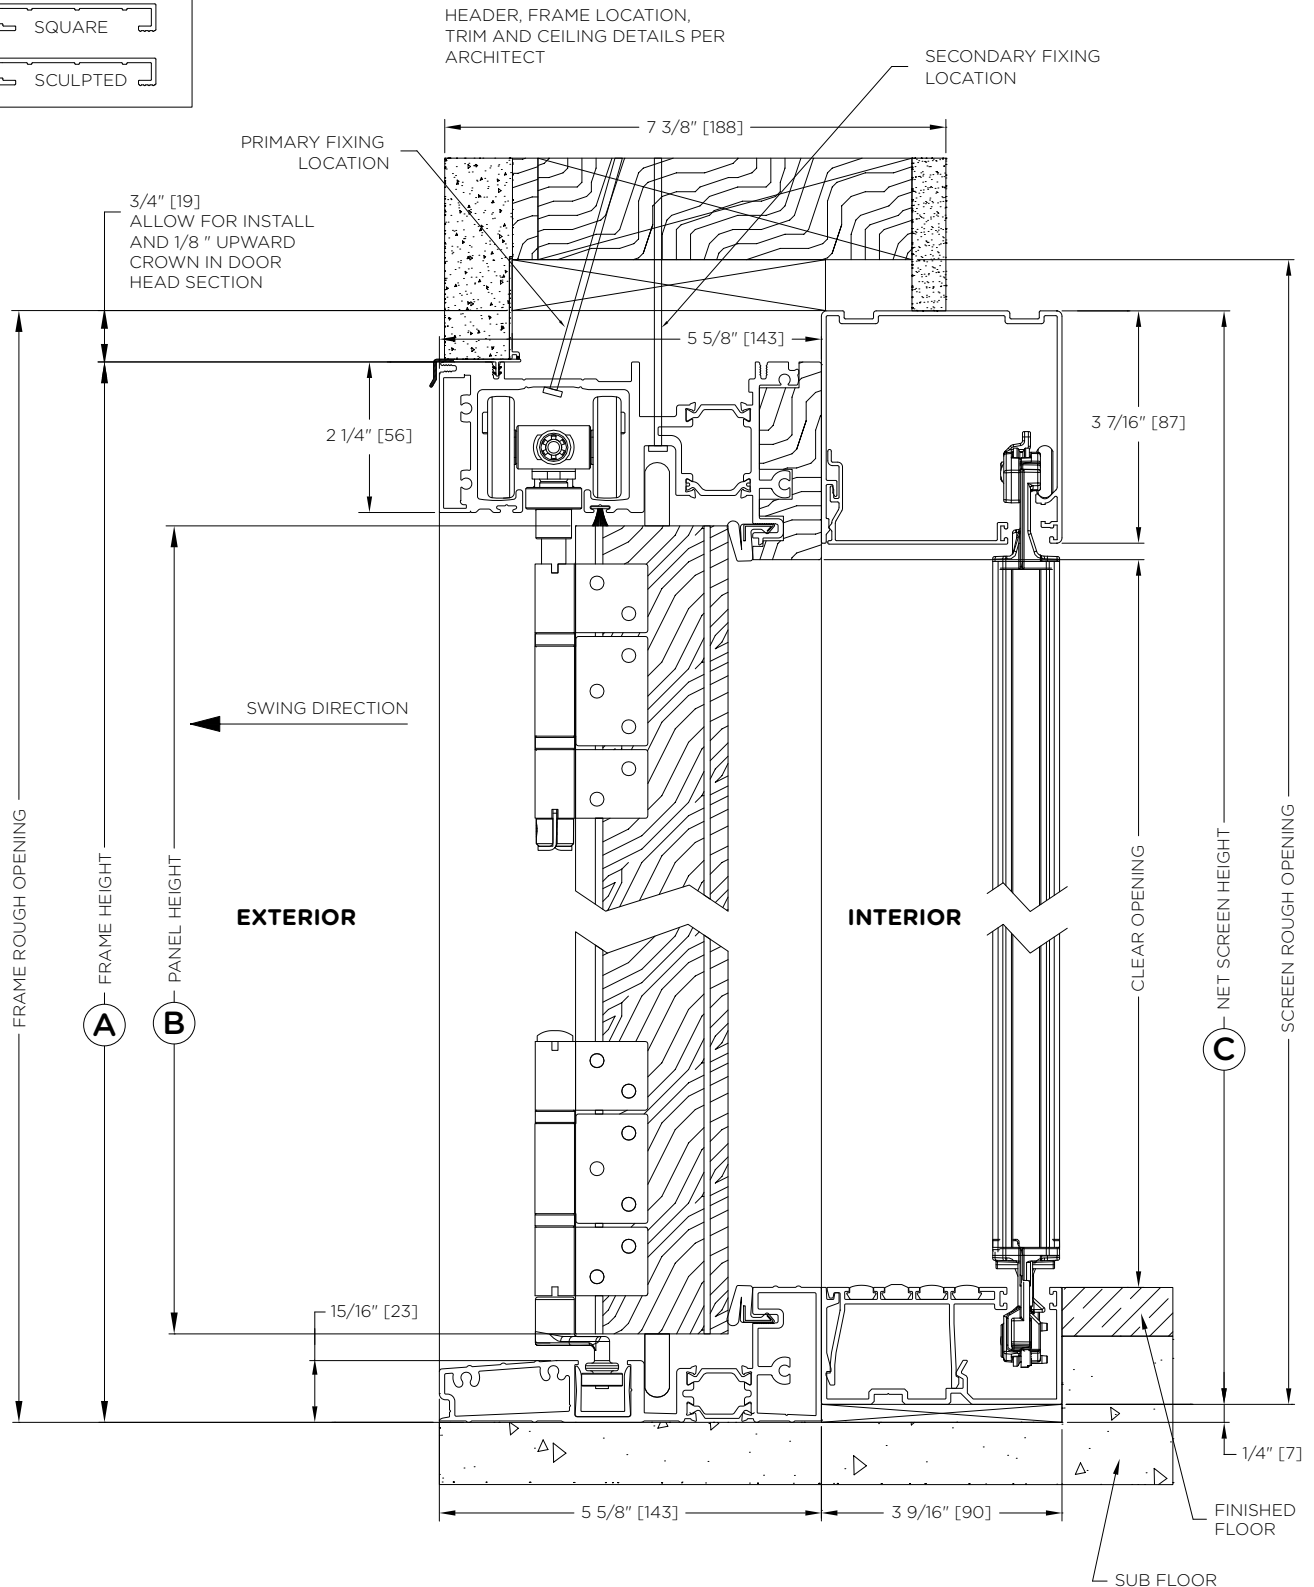

CONTEMPORARY CLAD - OUTSWING

DOOR SHOWN AS SQUARE PROFILE. ALSO AVAILABLE IN SCULPTED PROFILE.

SQUARE

SCULPTED

System Letter:	Order #:	A	
	Location:	B	
	Date:	C	