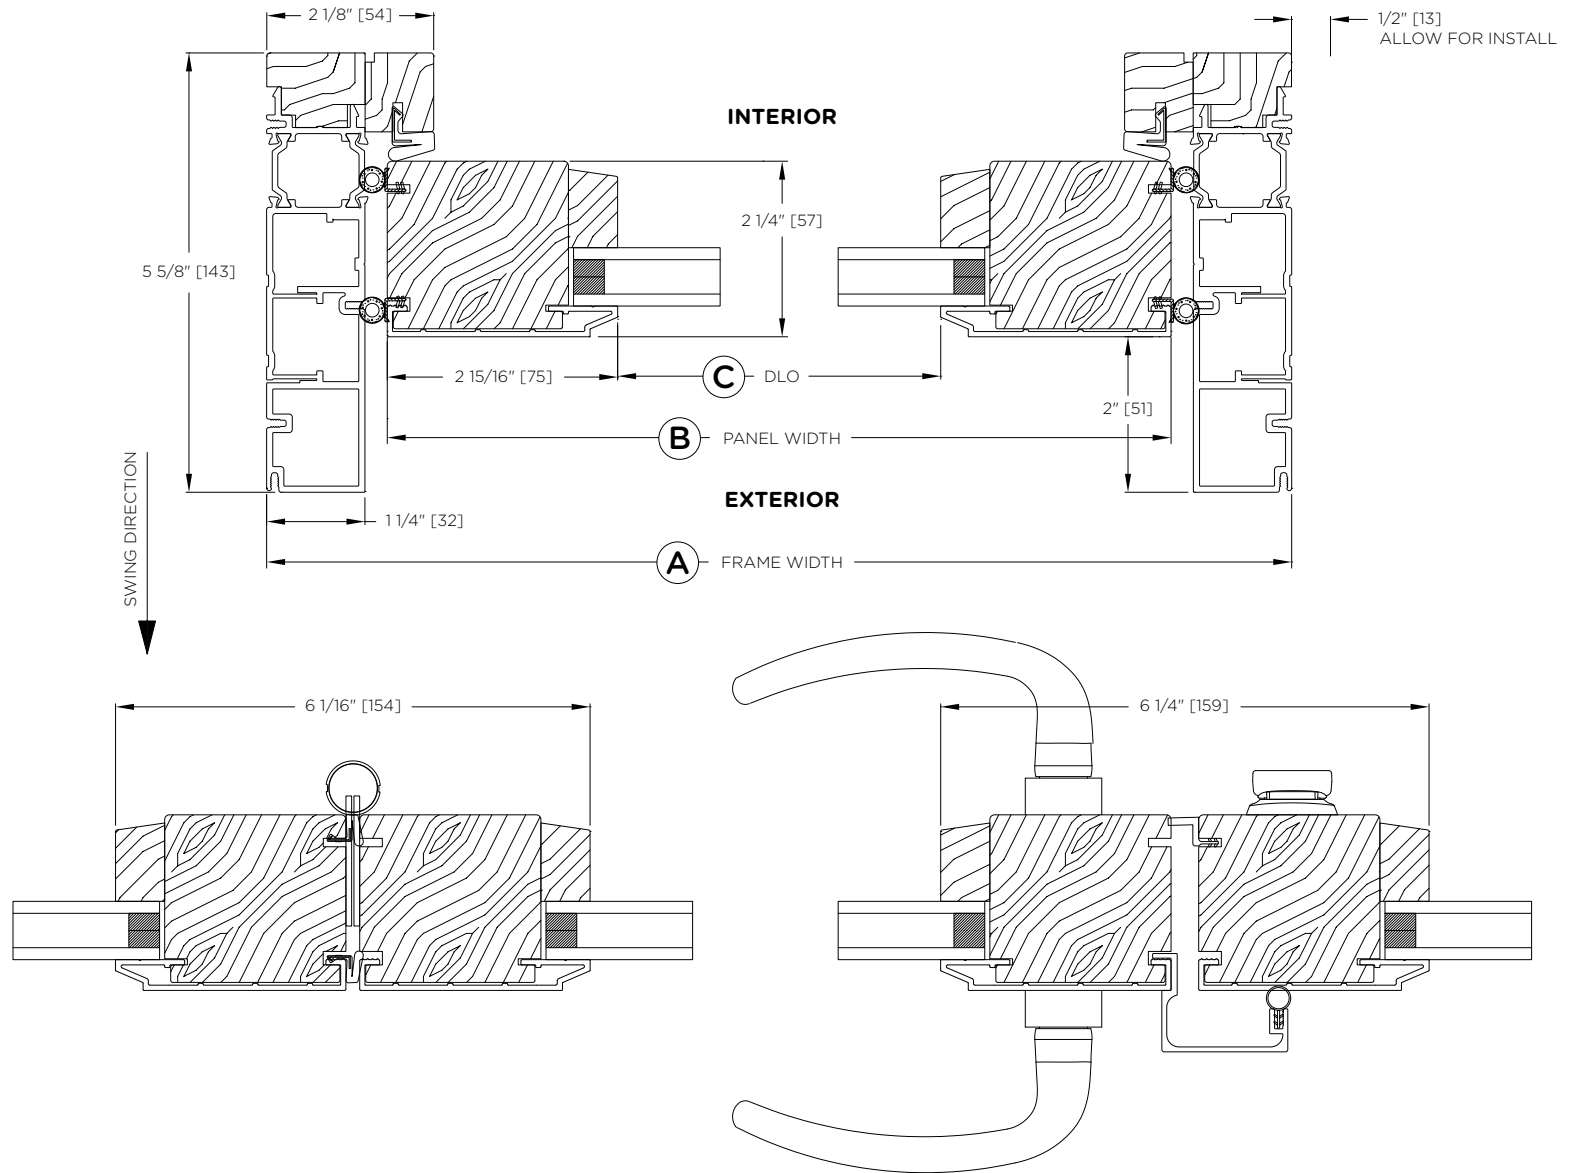

CONTEMPORARY CLAD - SCULPTED PROFILE - OUTSWING

System Letter:	Order #:	A	
	Location:	B	
	Date:	C	