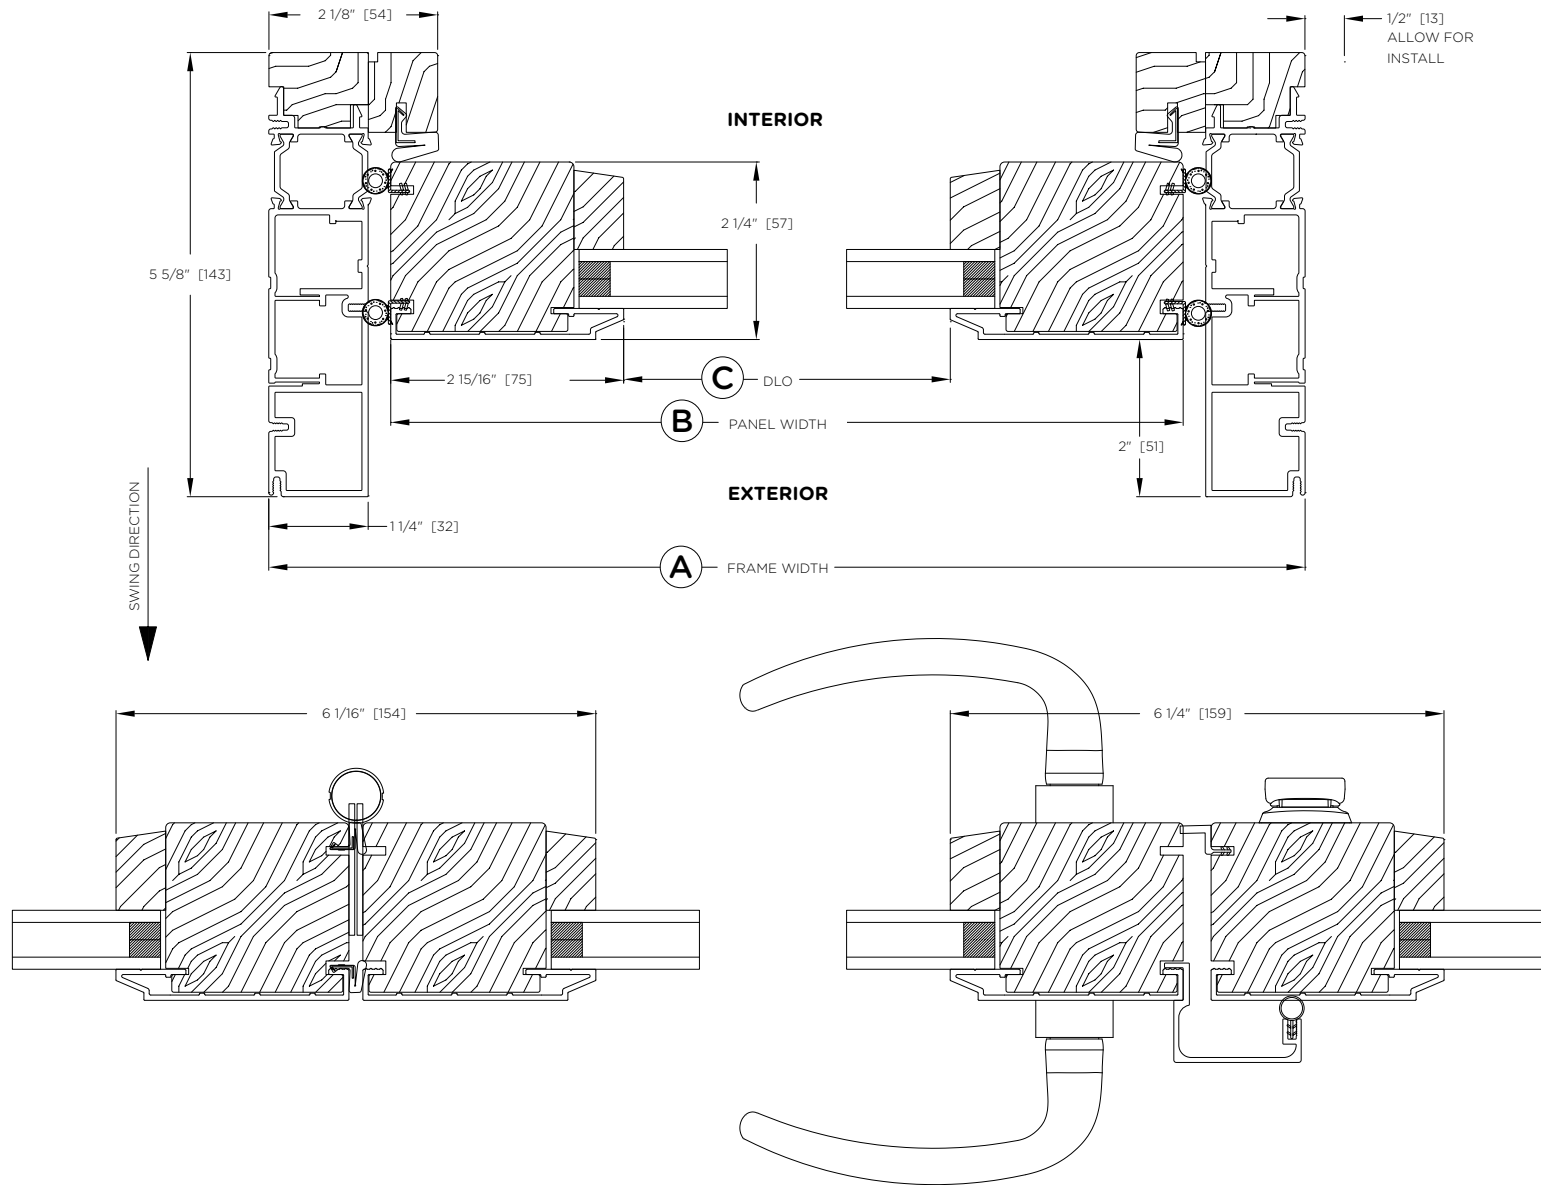

CONTEMPORARY CLAD - SCULPTED PROFILE - OUTSWING

System Letter:	Order #:	A	
	Location:	B	
	Date:	C	