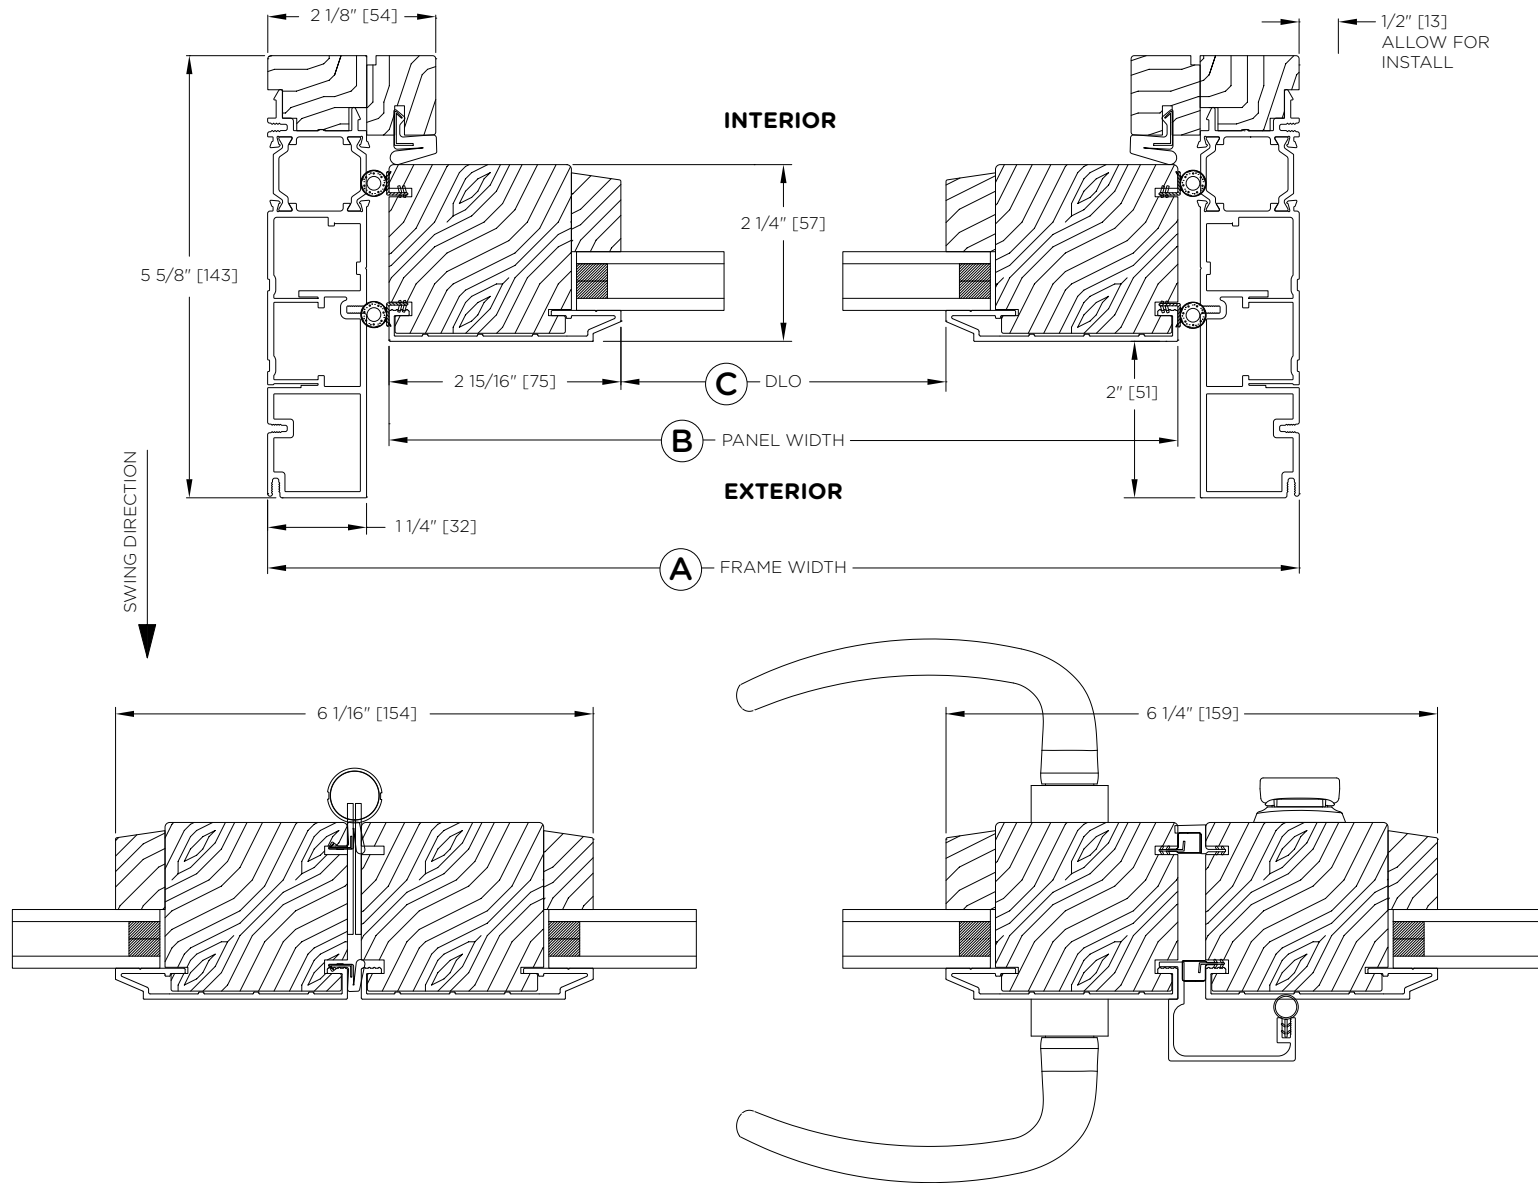

CONTEMPORARY CLAD - SCULPTED PROFILE - OUTSWING

System Letter:	Order #:	A	
	Location:	B	
	Date:	C	