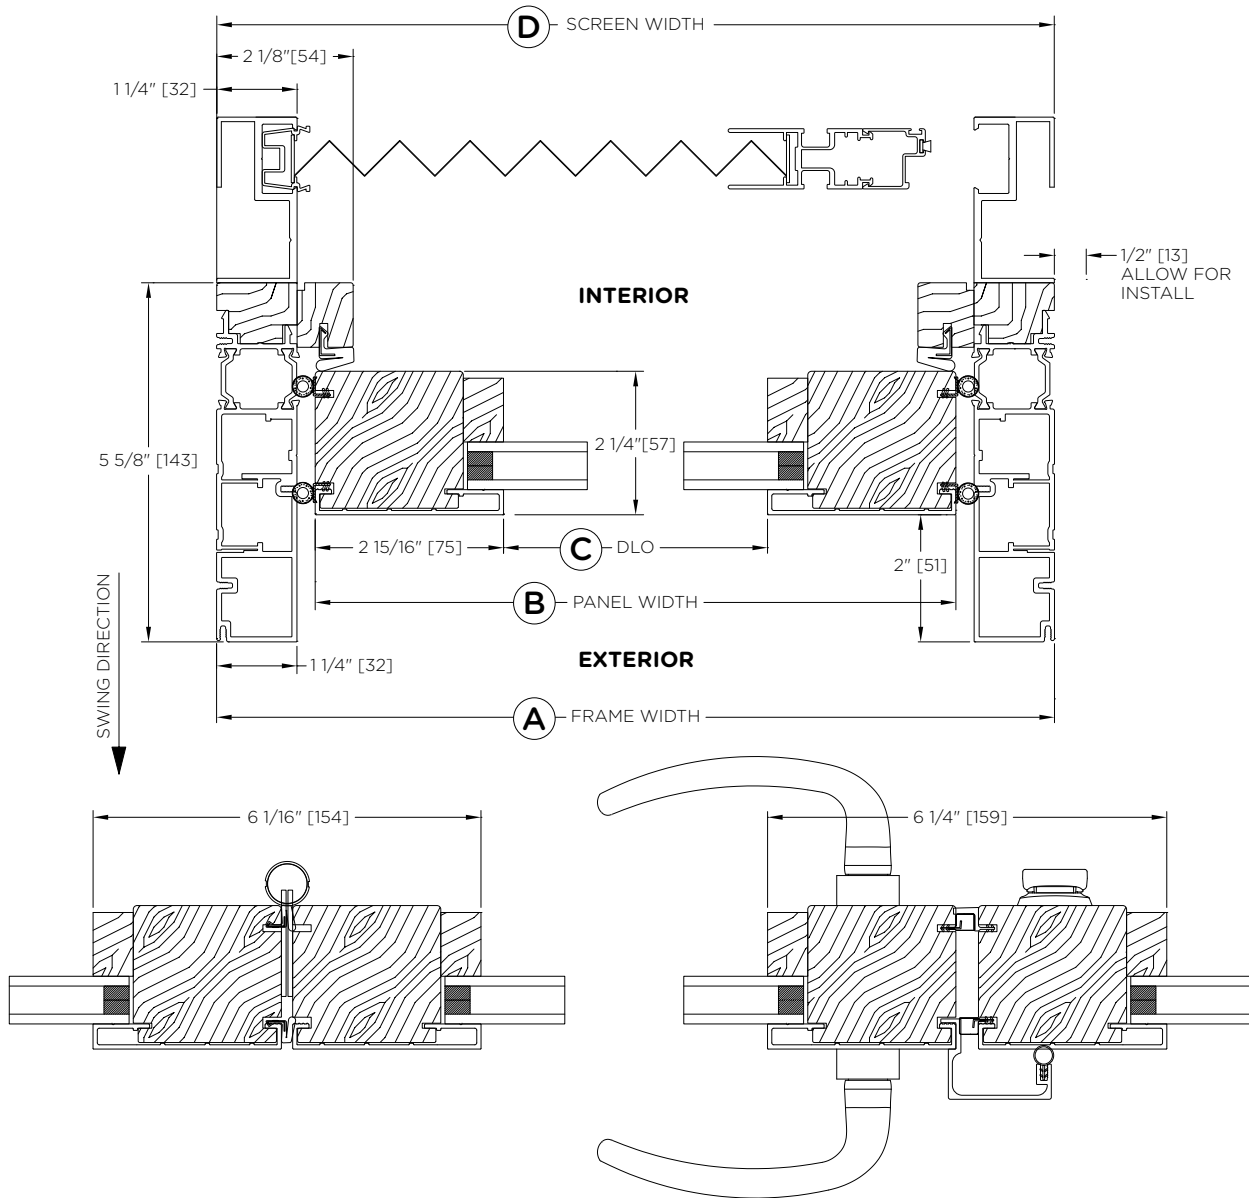

CONTEMPORARY CLAD - SQUARE PROFILE - OUTSWING - PLEATED

System Letter:	Order #:	A		D	
	Location:	B			
	Date:	C			