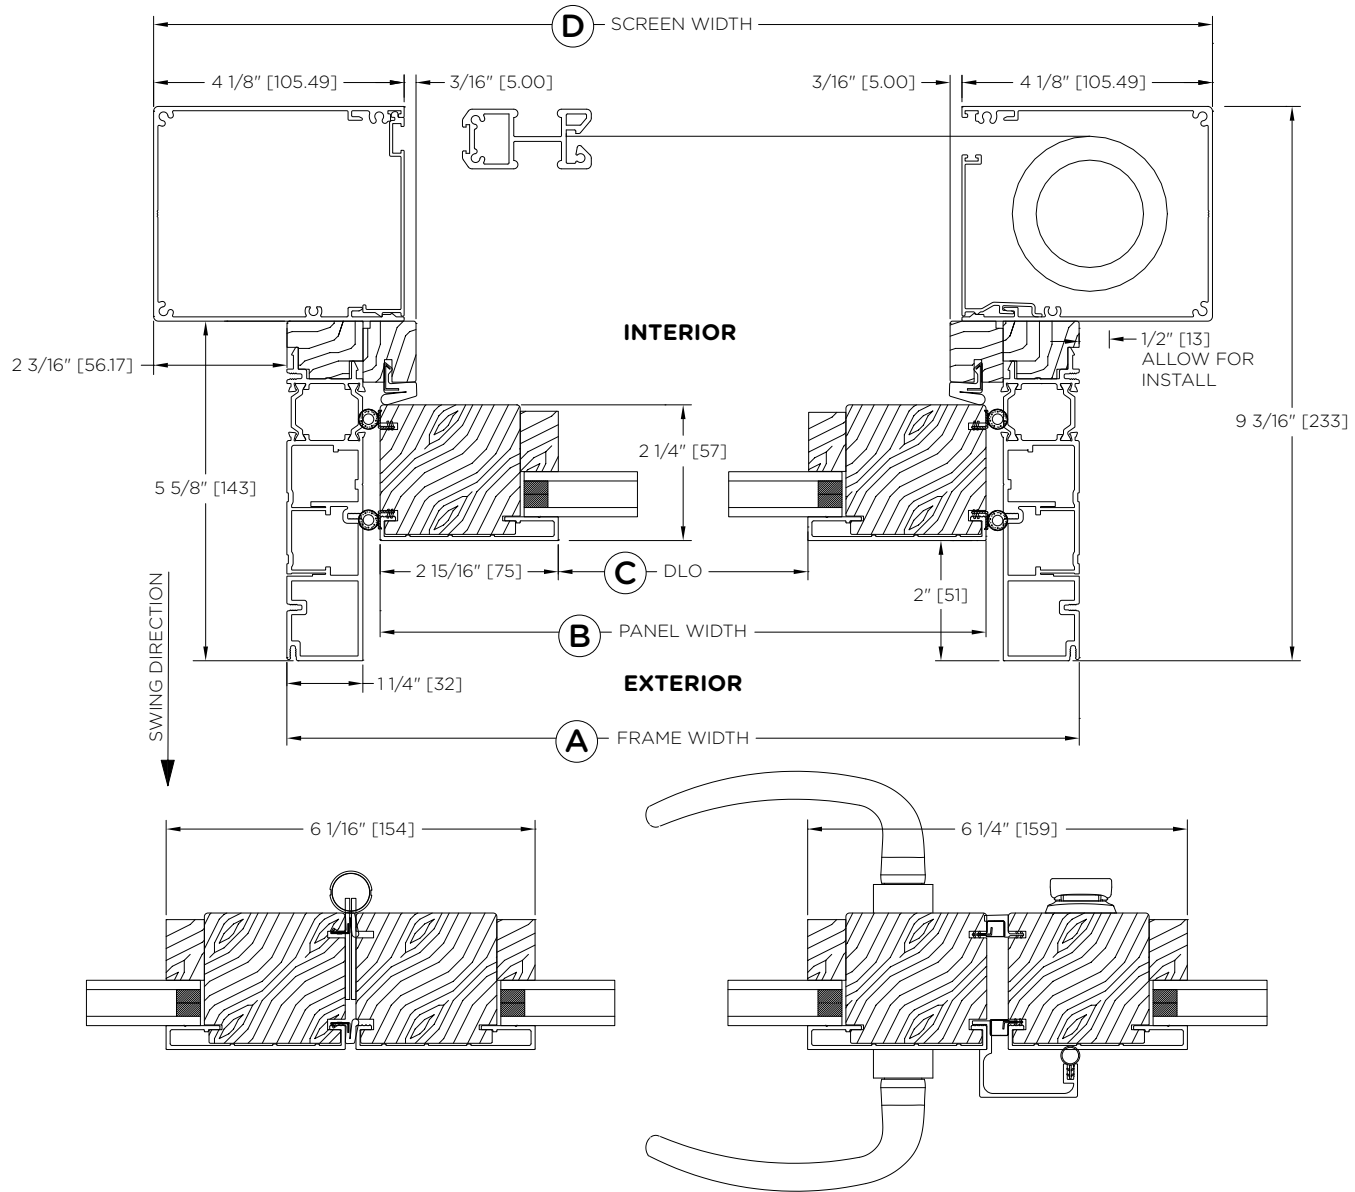

CONTEMPORARY CLAD - SQUARE PROFILE - OUTSWING - NON PLEATED

System Letter:	Order #:	A		D	
	Location:	B			
	Date:	C			