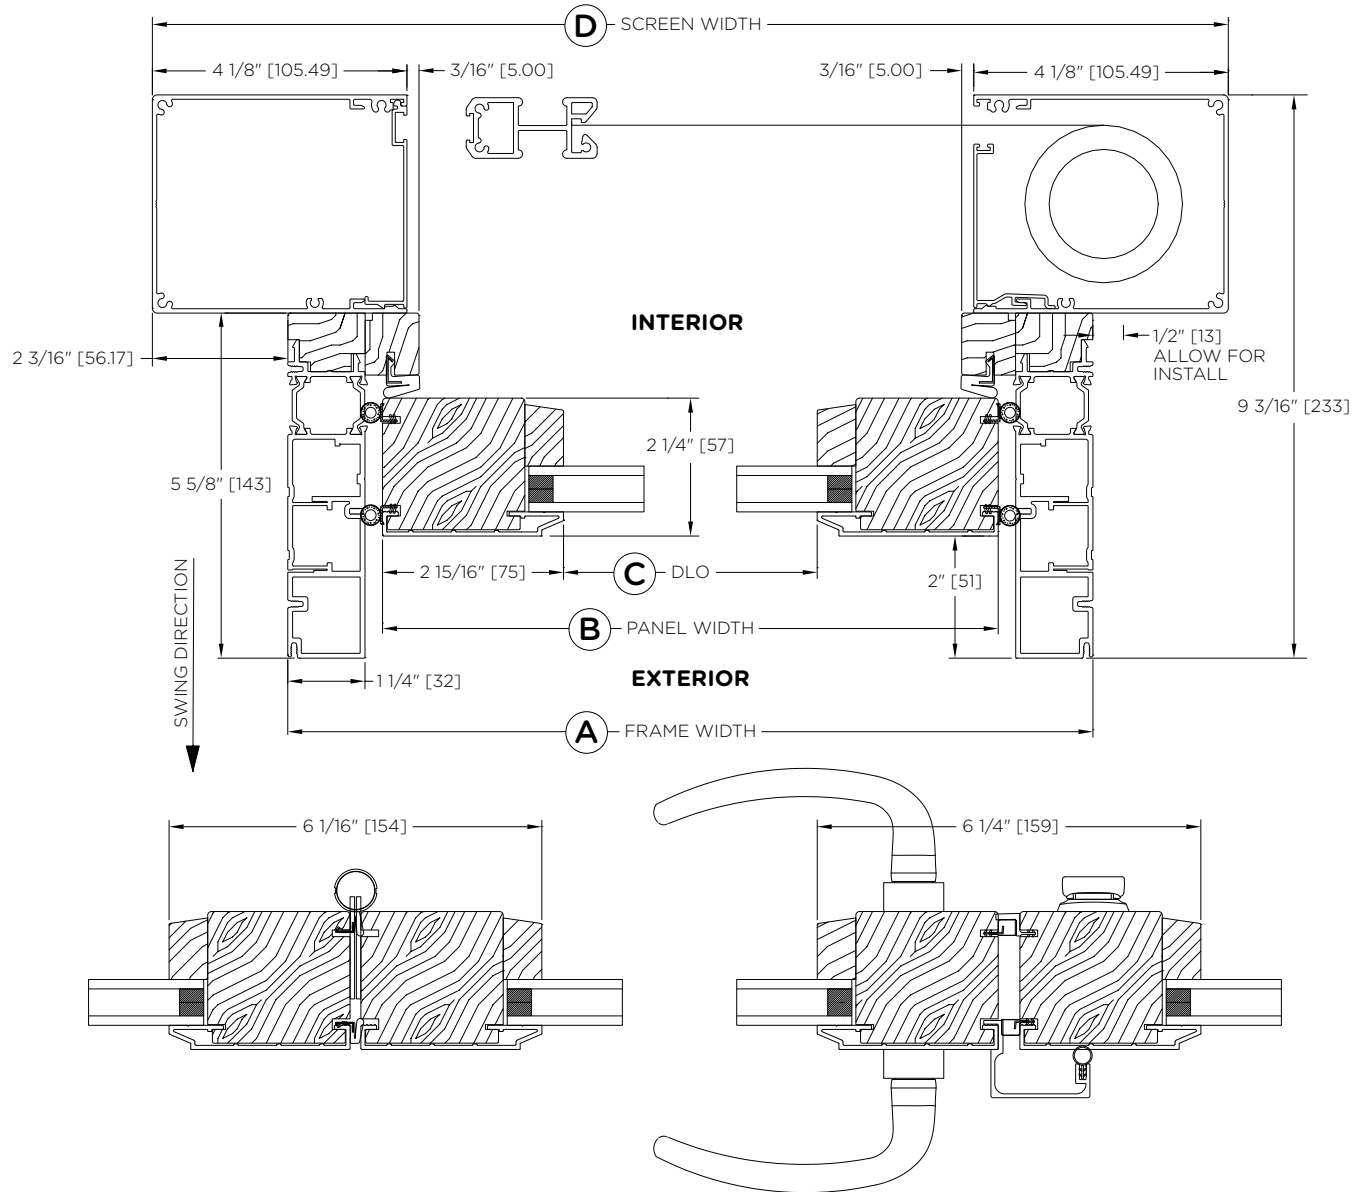

CONTEMPORARY CLAD - SCULPTED PROFILE - OUTSWING - NON PLEATED

System Letter:	Order #:	A		D
	Location:	B		
	Date:	C		