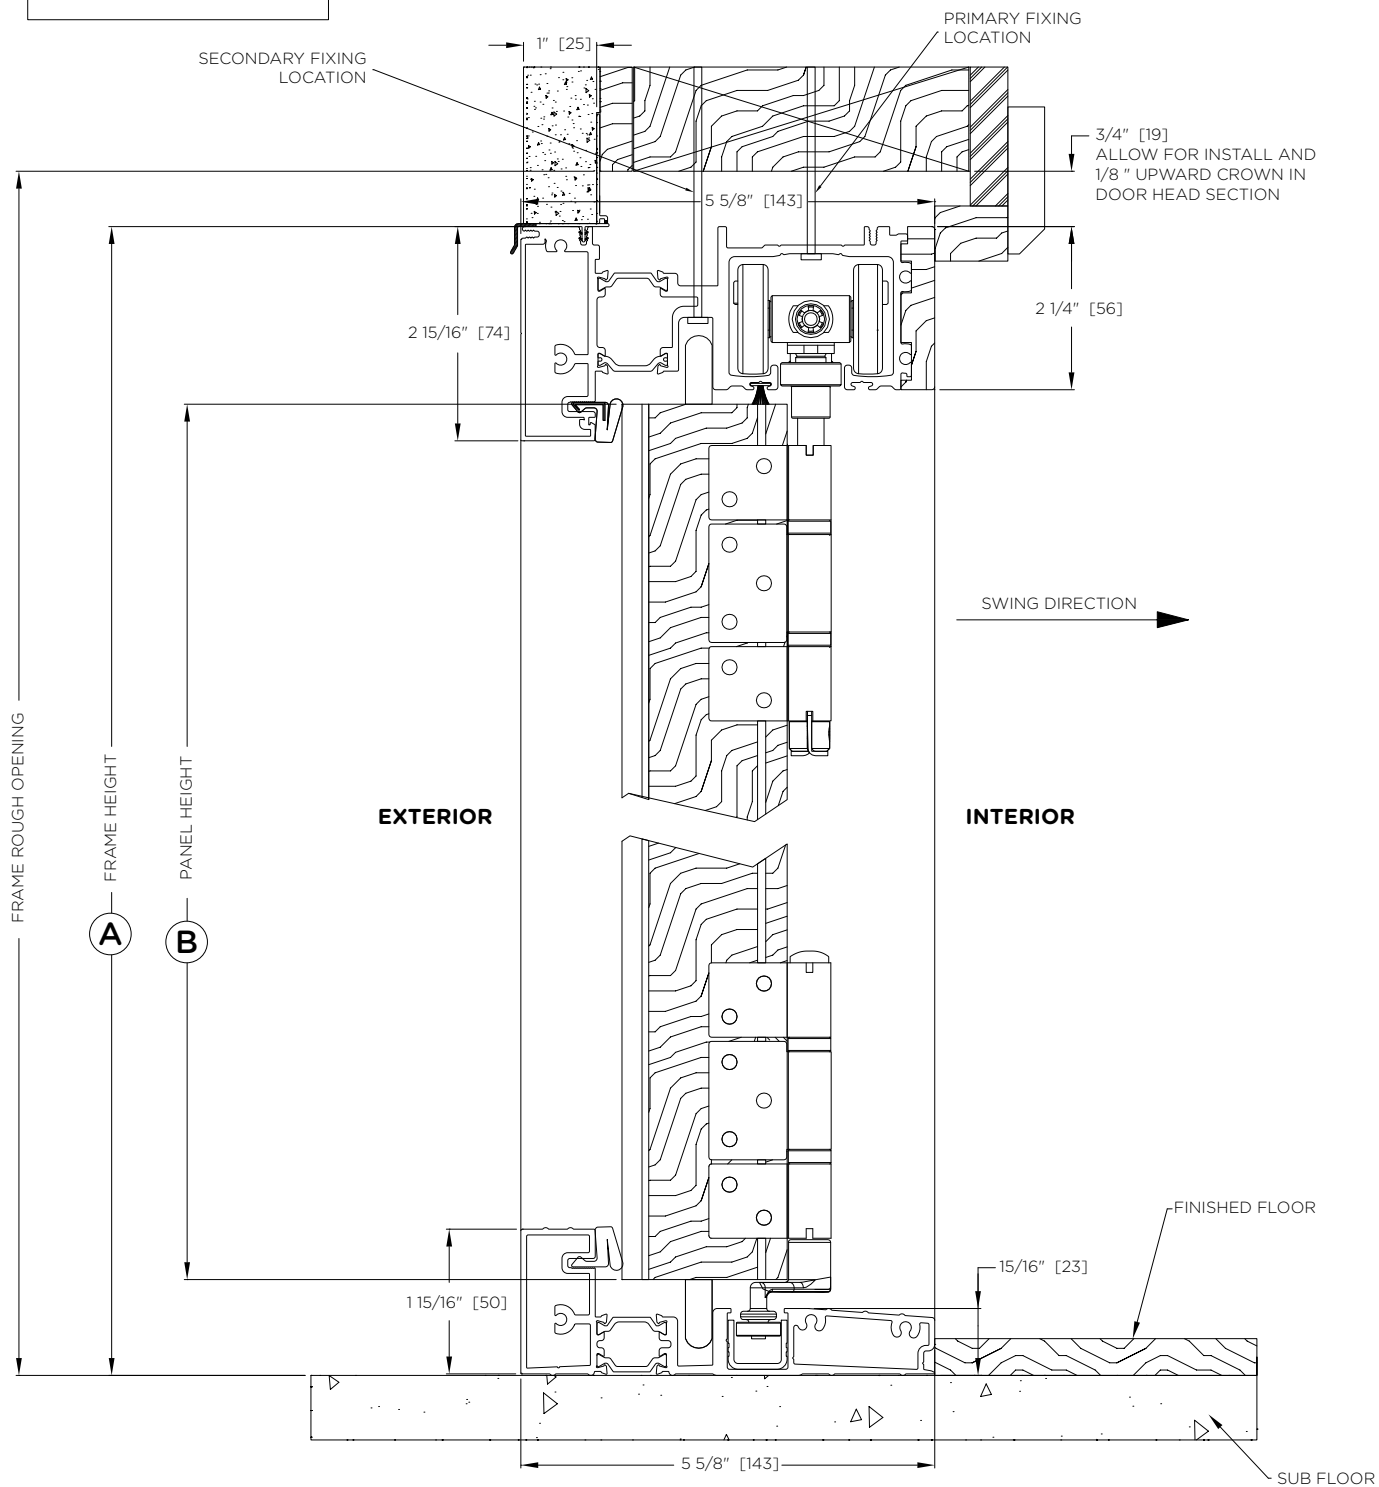

CONTEMPORARY CLAD - INSWING

HEADER, FRAME LOCATION, TRIM AND CEILING DETAILS PER ARCHITECT

System Letter:	Order #:	A	
	Location:	B	
	Date:		