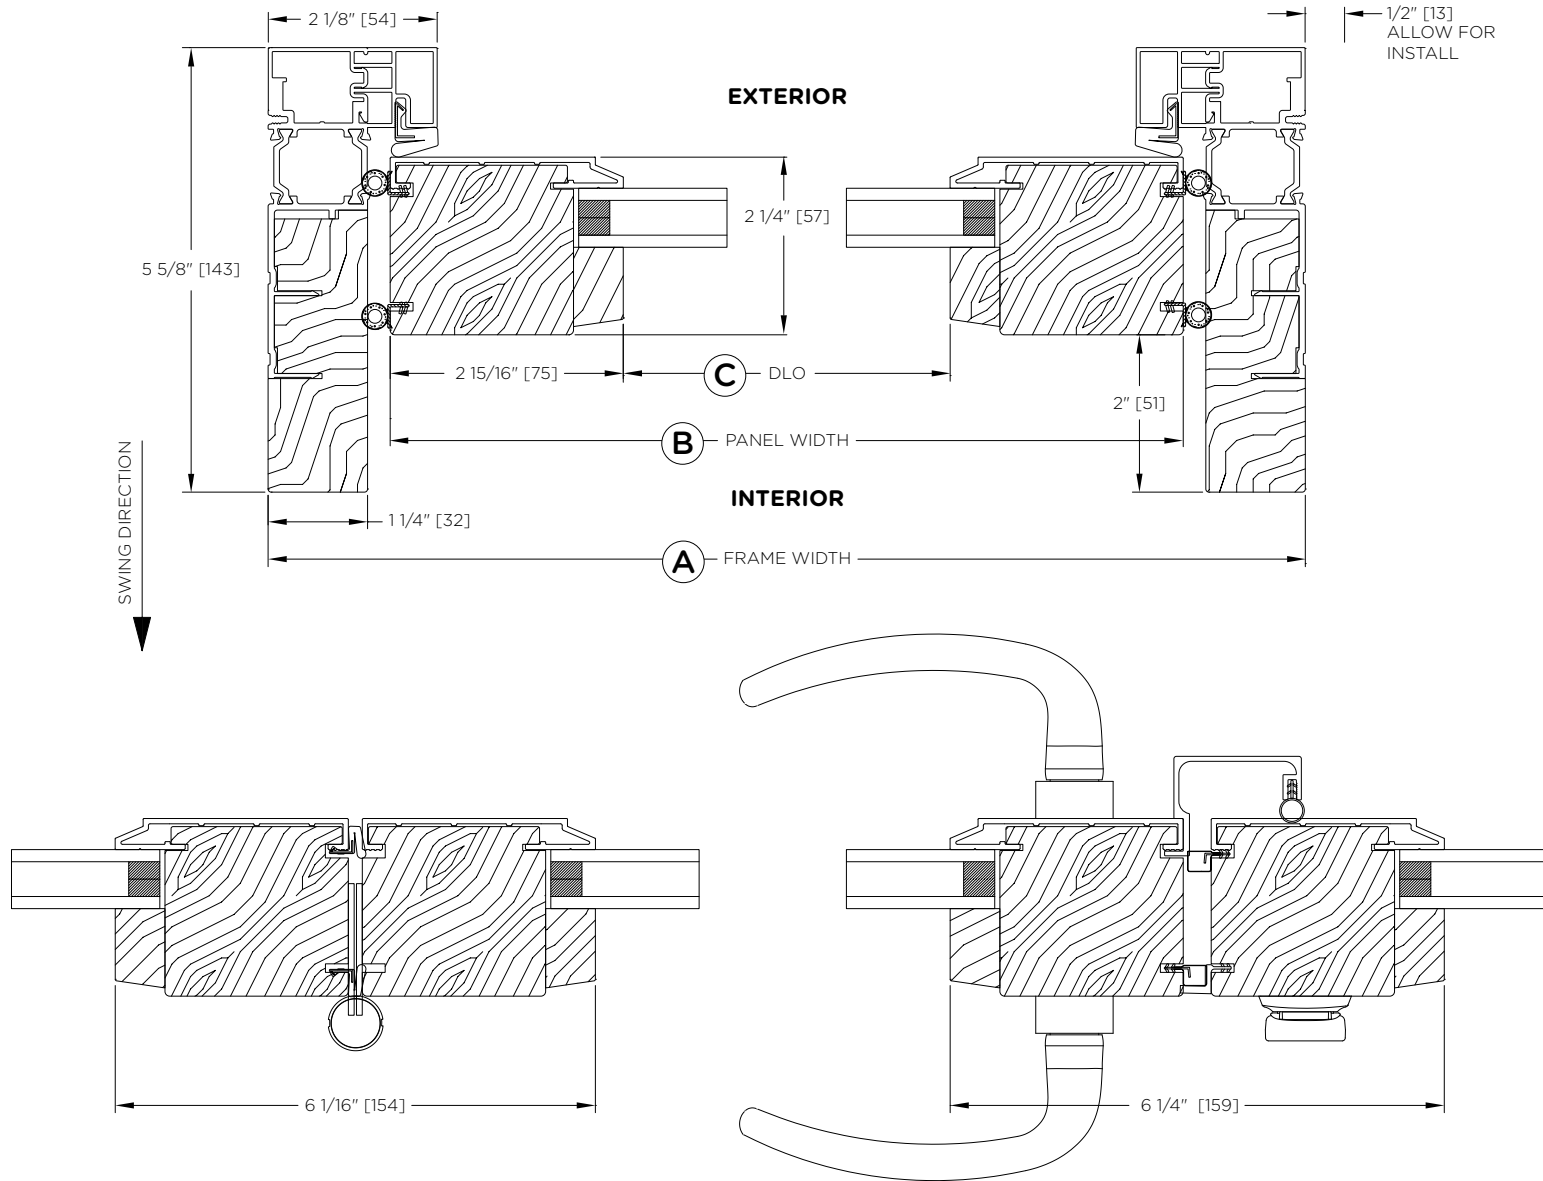

CONTEMPORARY CLAD - SCULPTED PROFILE - INSWING

System Letter:	Order #:	A	
	Location:	B	
	Date:	C	