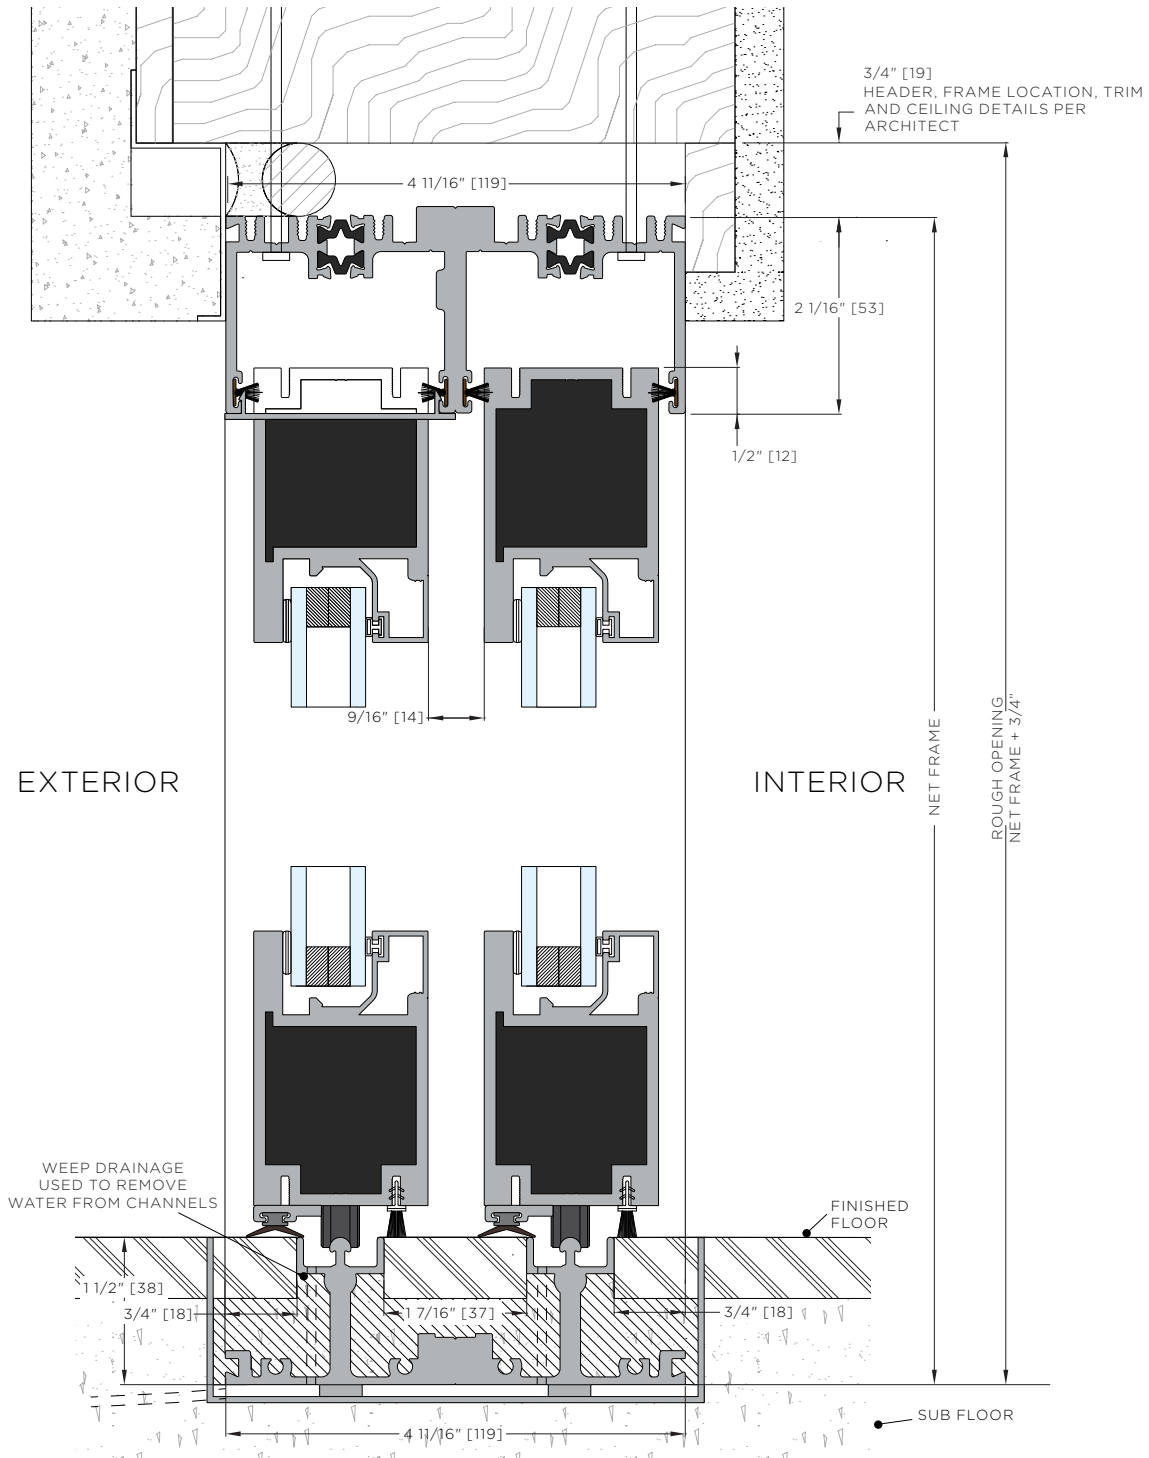

ALUMINUM XO SLIDER

The **Flush Sill** is made from extruded aluminum without a raised track allowing flooring to be laid between the tracks to create a true seamless transition from the indoors to the outdoors. It is recommended for interior applications when floor levels are the same. It is not recommended for exterior use unless air infiltration is acceptable or there is no risk of water infiltration. The **Flush Sill** has staggered bottom tracks to maximize finish flooring when opening.

ALUMINUM XO SLIDER

LaCantina Doors Aluminum sliding door frame depth is 2 5/16" per panel as standard. The location of the **LaCantina Doors** frame in the wall condition will also depend on the trim detail desired.