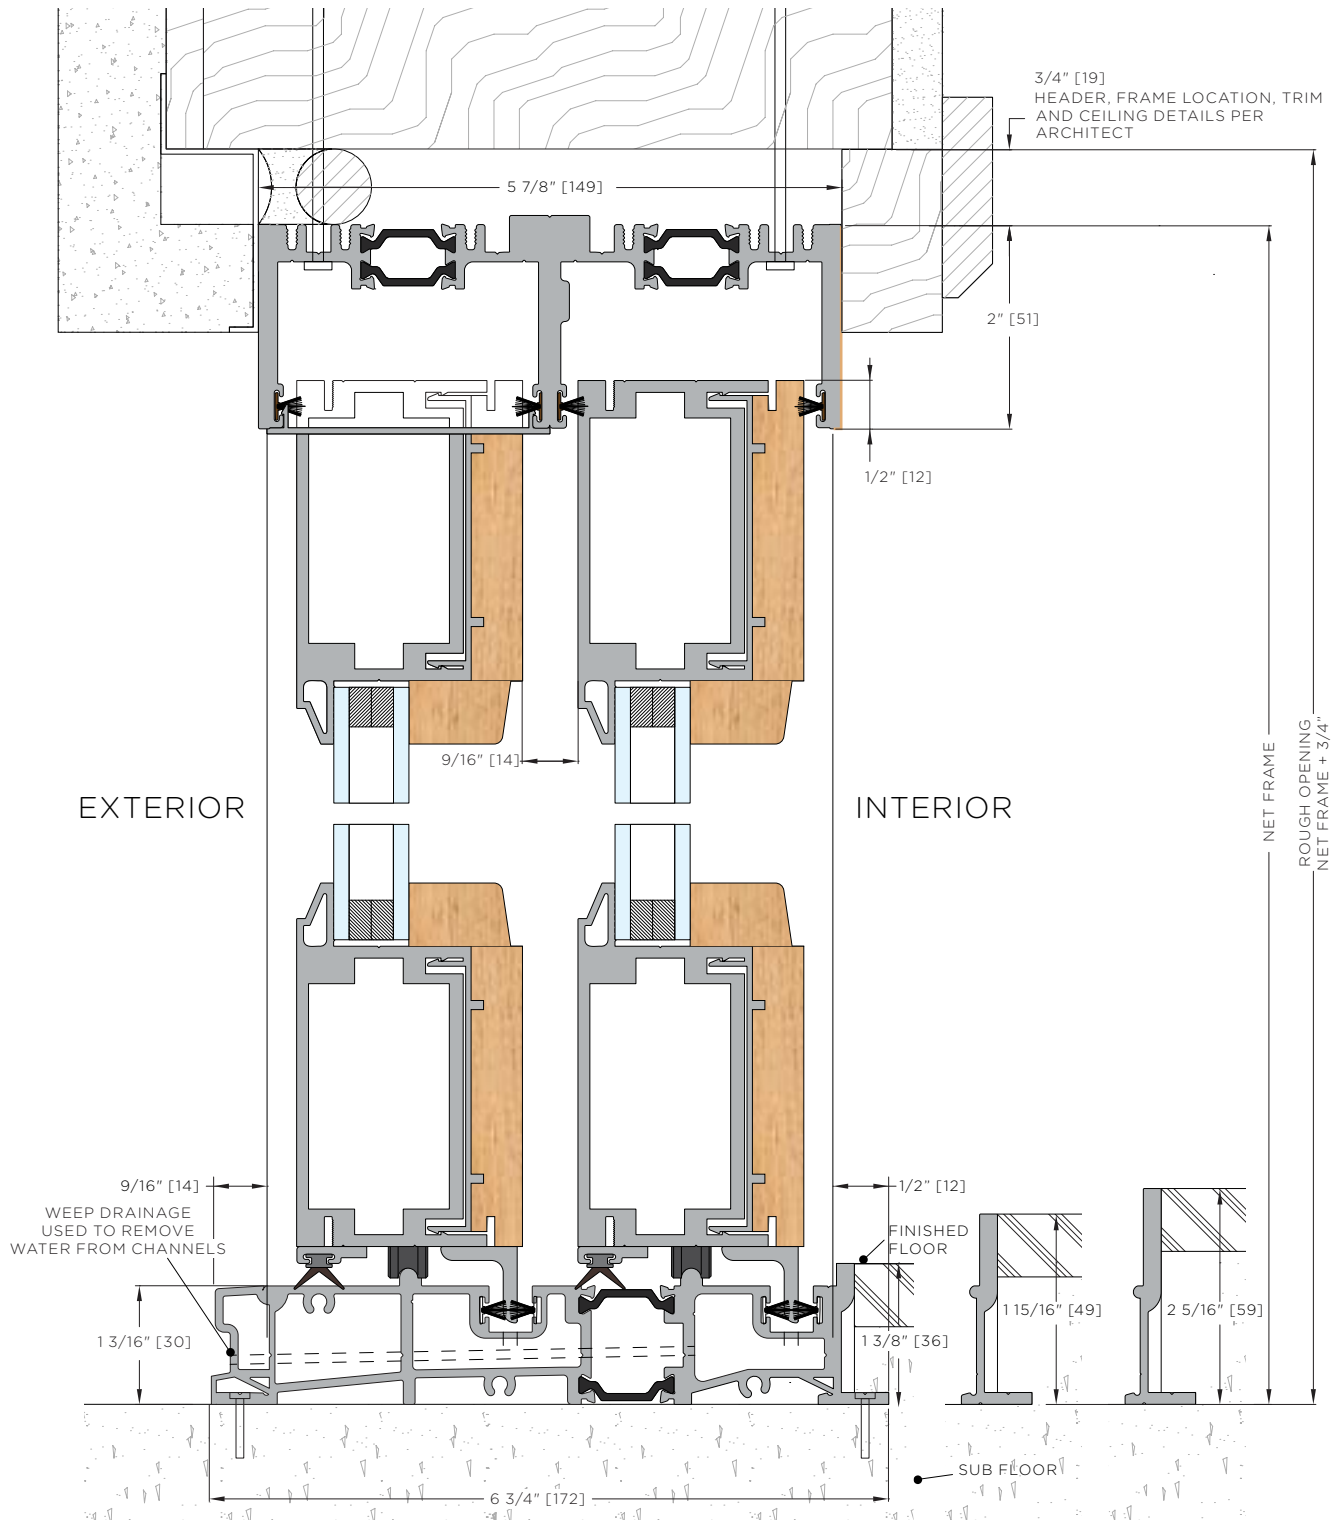

ALUMINUM WOOD XO SLIDER

The **Weather Resistant Sill** is made from extruded aluminum with a thermal break and self-draining weep system to provide effective weather sealing for exterior applications. The **Weather Resistant Sill** can be installed into the sub floor allowing the interior finish floor to be level with the interior sill stop, resulting in a minimized transition from inside to outside.

ALUMINUM WOOD XO SLIDER

LaCantina Doors Aluminum Wood sliding door frame depth is 2 13/16" per panel as standard. The location of the **LaCantina Doors** frame in the wall condition will also depend on the trim detail desired.