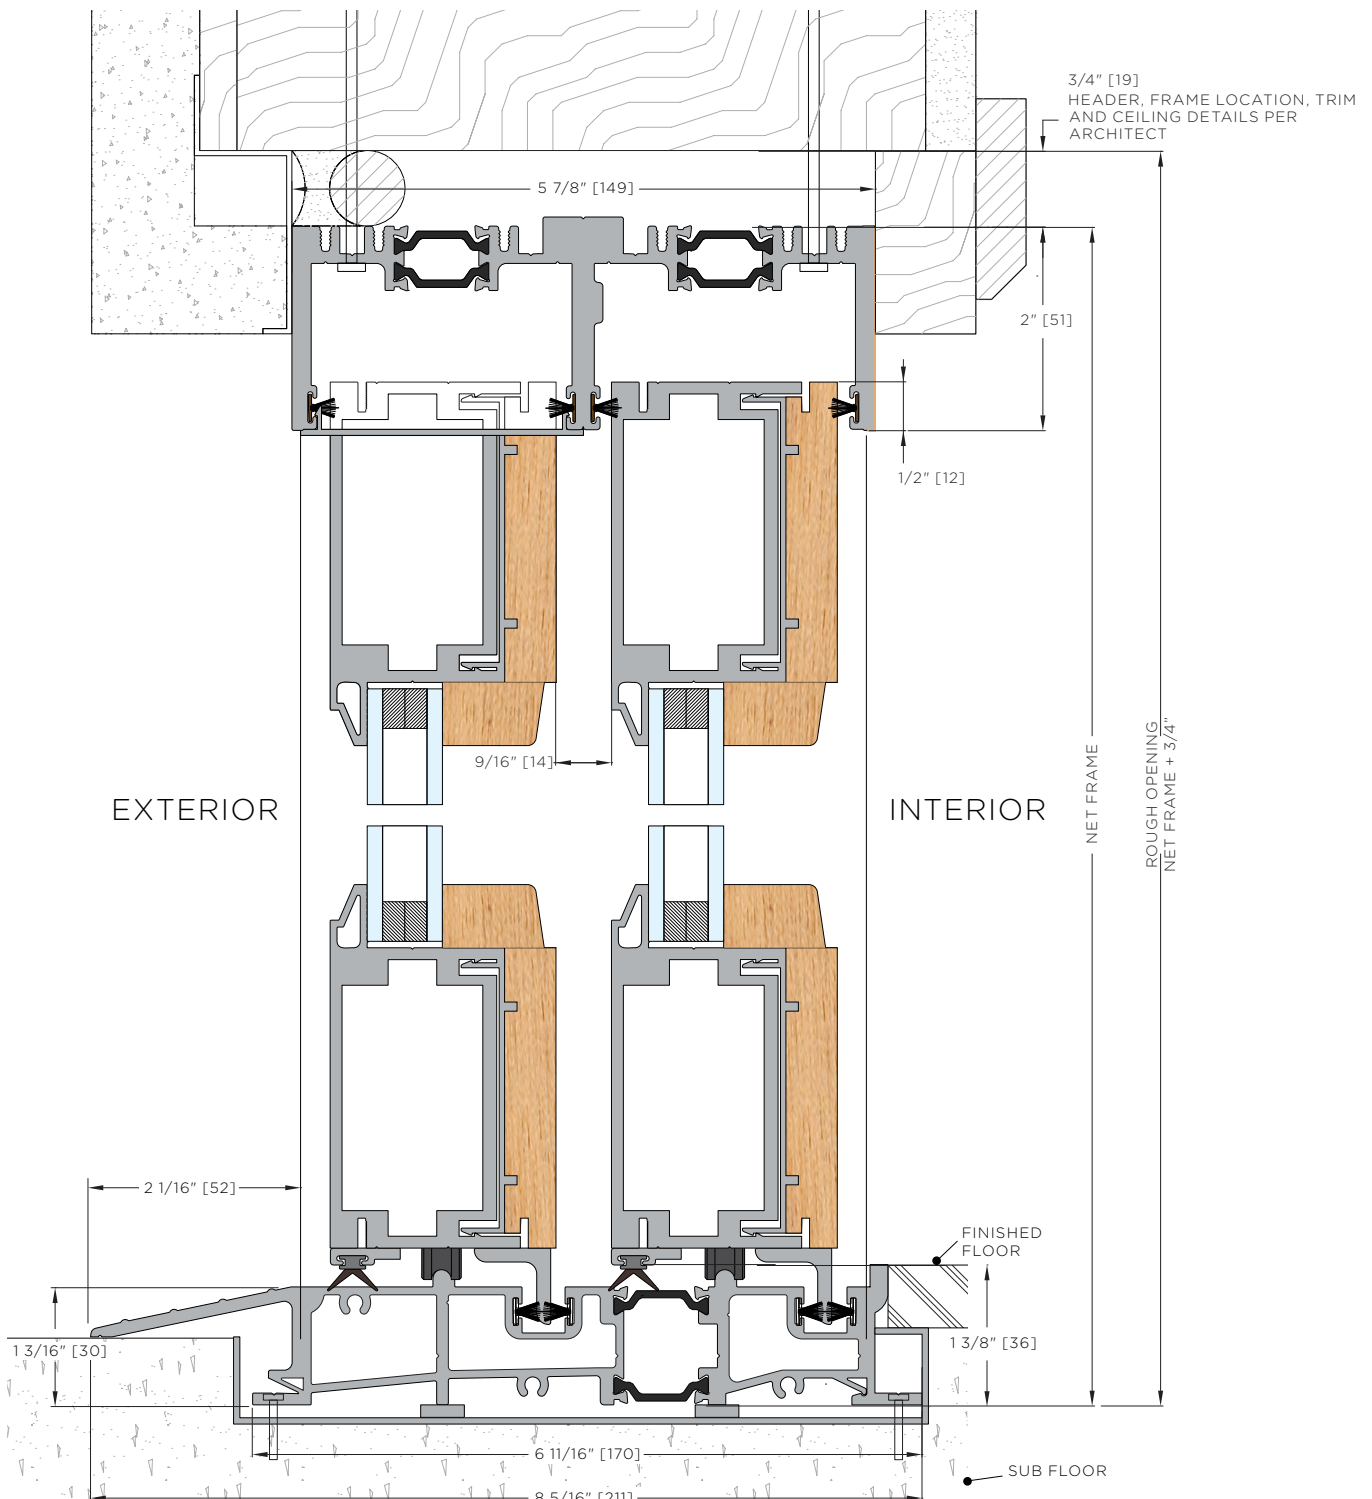

## ALUMINUM WOOD XO SLIDER

The **ADA Compliant Sill** is an option when interior and exterior require a maximum sill height from finished floor of 1/2" or less. Adequate overhangs are recommended to reduce the risk of water infiltration.

**NOTE:** Weep system to be prepared by others when necessary.

### ALUMINUM WOOD XO SLIDER

**LaCantina Doors** Aluminum Wood sliding door frame depth is 2 13/16" per panel as standard. The location of the **LaCantina Doors** frame in the wall condition will also depend on the trim detail desired.