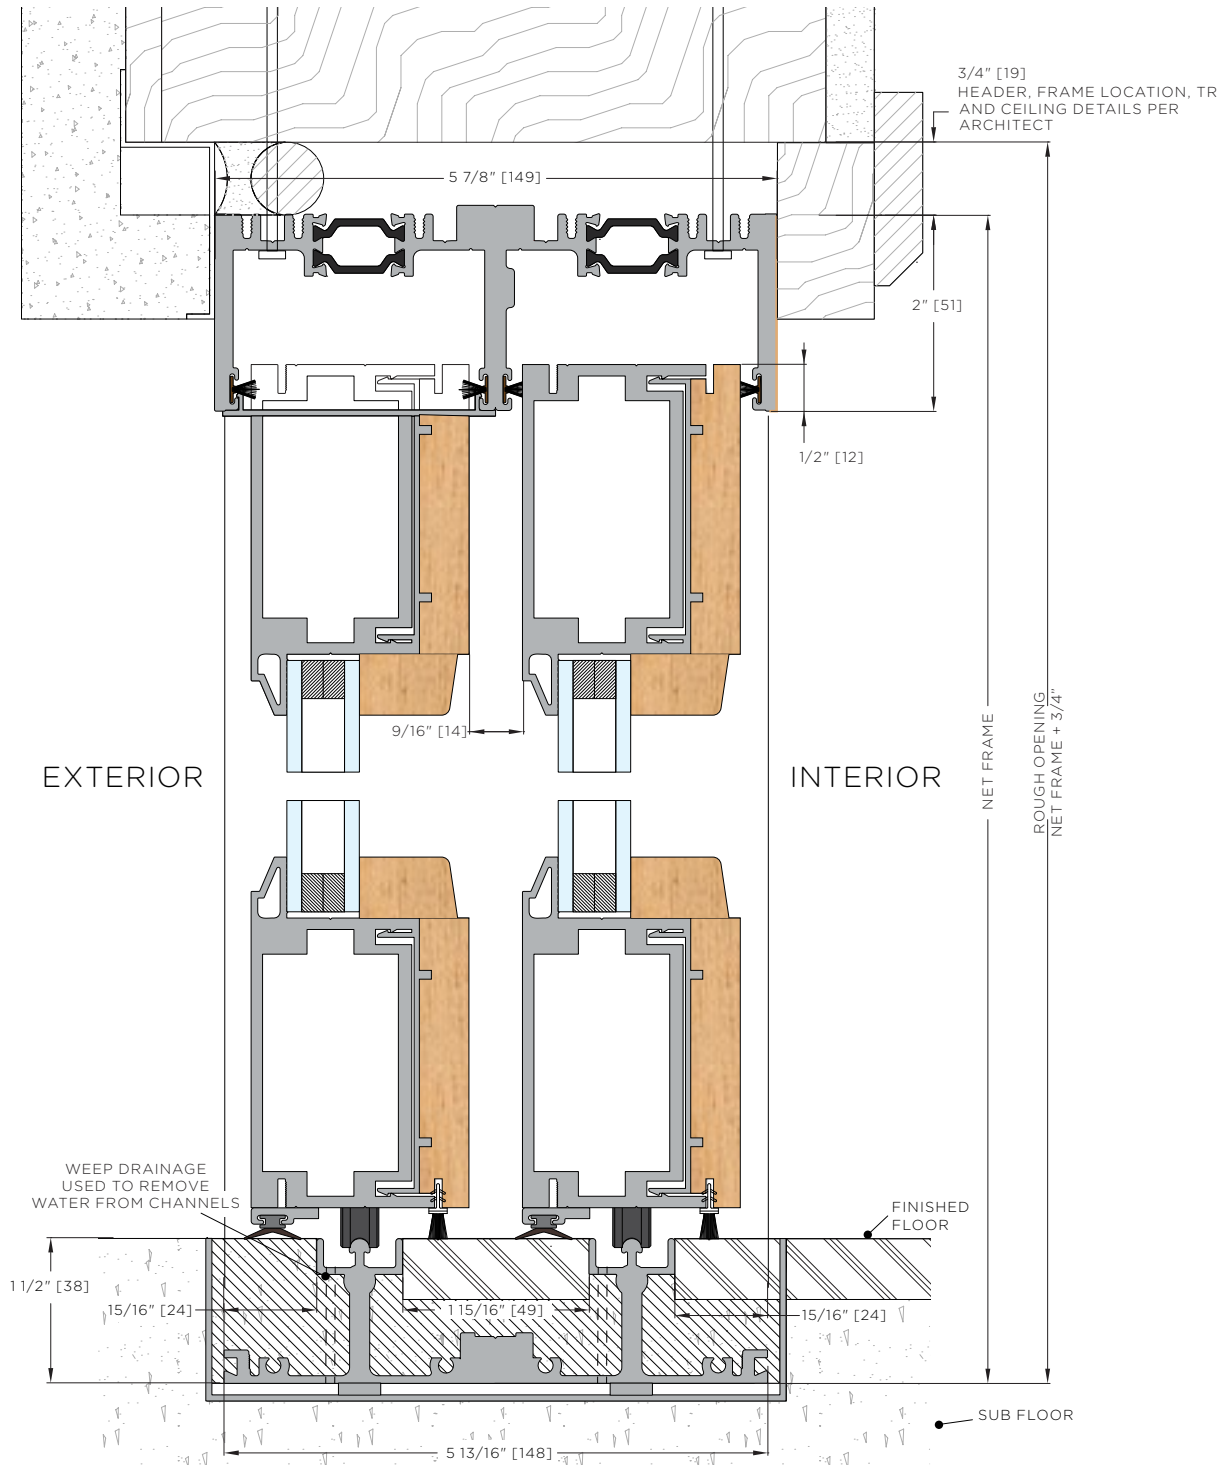

ALUMINUM WOOD XO SLIDER

The **Flush Sill** is made from extruded aluminum without a raised track allowing flooring to be laid between the tracks to create a true seamless transition from the indoors to the outdoors. It is recommended for interior applications when floor levels are the same. It is not recommended for exterior use unless air infiltration is acceptable or there is no risk of water infiltration. The **Flush Sill** has staggered bottom tracks to maximize finish flooring when opening.

### ALUMINUM WOOD XO SLIDER

**LaCantina Doors** Aluminum Wood sliding door frame depth is 2 13/16" per panel as standard. The location of the **LaCantina Doors** frame in the wall condition will also depend on the trim detail desired.