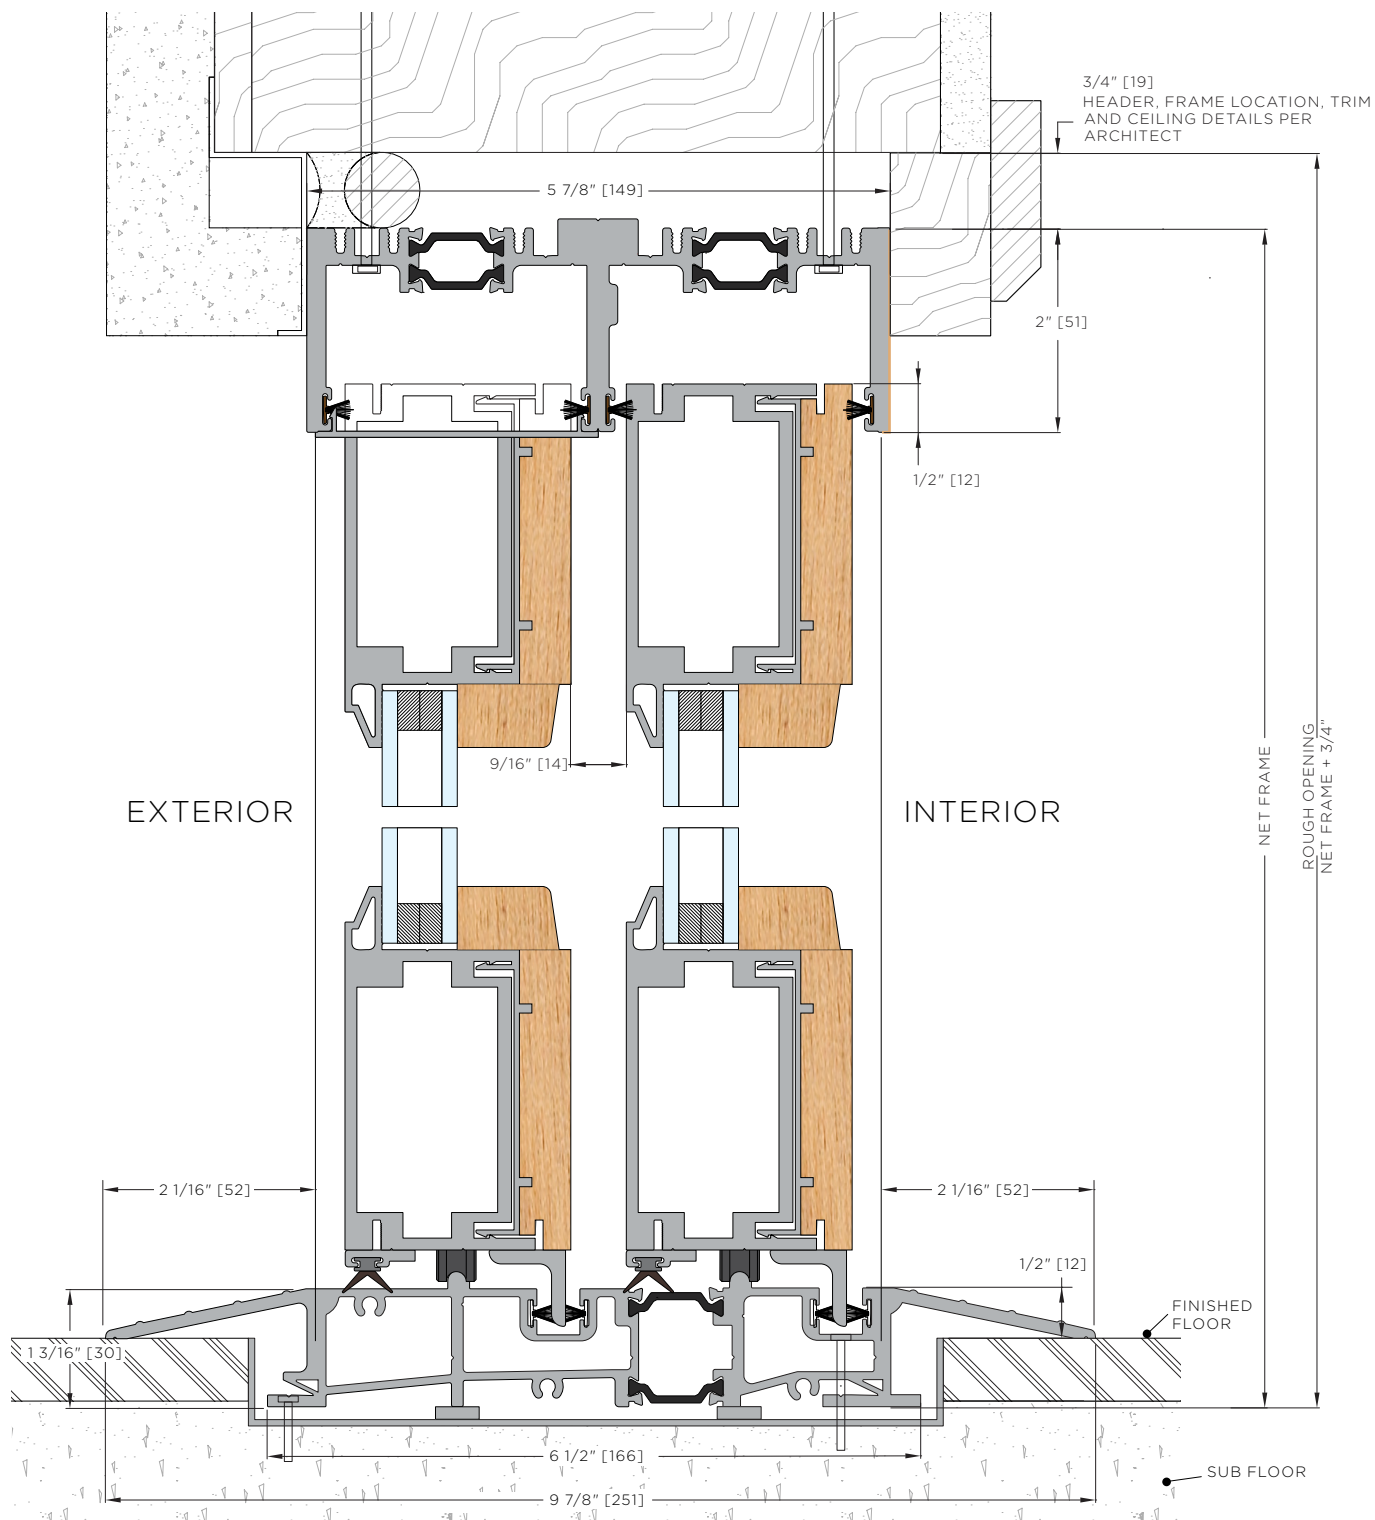

ALUMINUM WOOD XO SLIDER

The **ADA Compliant Sill** is an option when interior and exterior require a maximum sill height from finished floor of 1/2" or less. Adequate overhangs are recommended to reduce the risk of water infiltration.

NOTE: Weep system to be prepared by others when necessary.

ALUMINUM WOOD XO SLIDER

LaCantina Doors Aluminum Wood sliding door frame depth is 2 13/16" per panel as standard. The location of the **LaCantina Doors** frame in the wall condition will also depend on the trim detail desired.