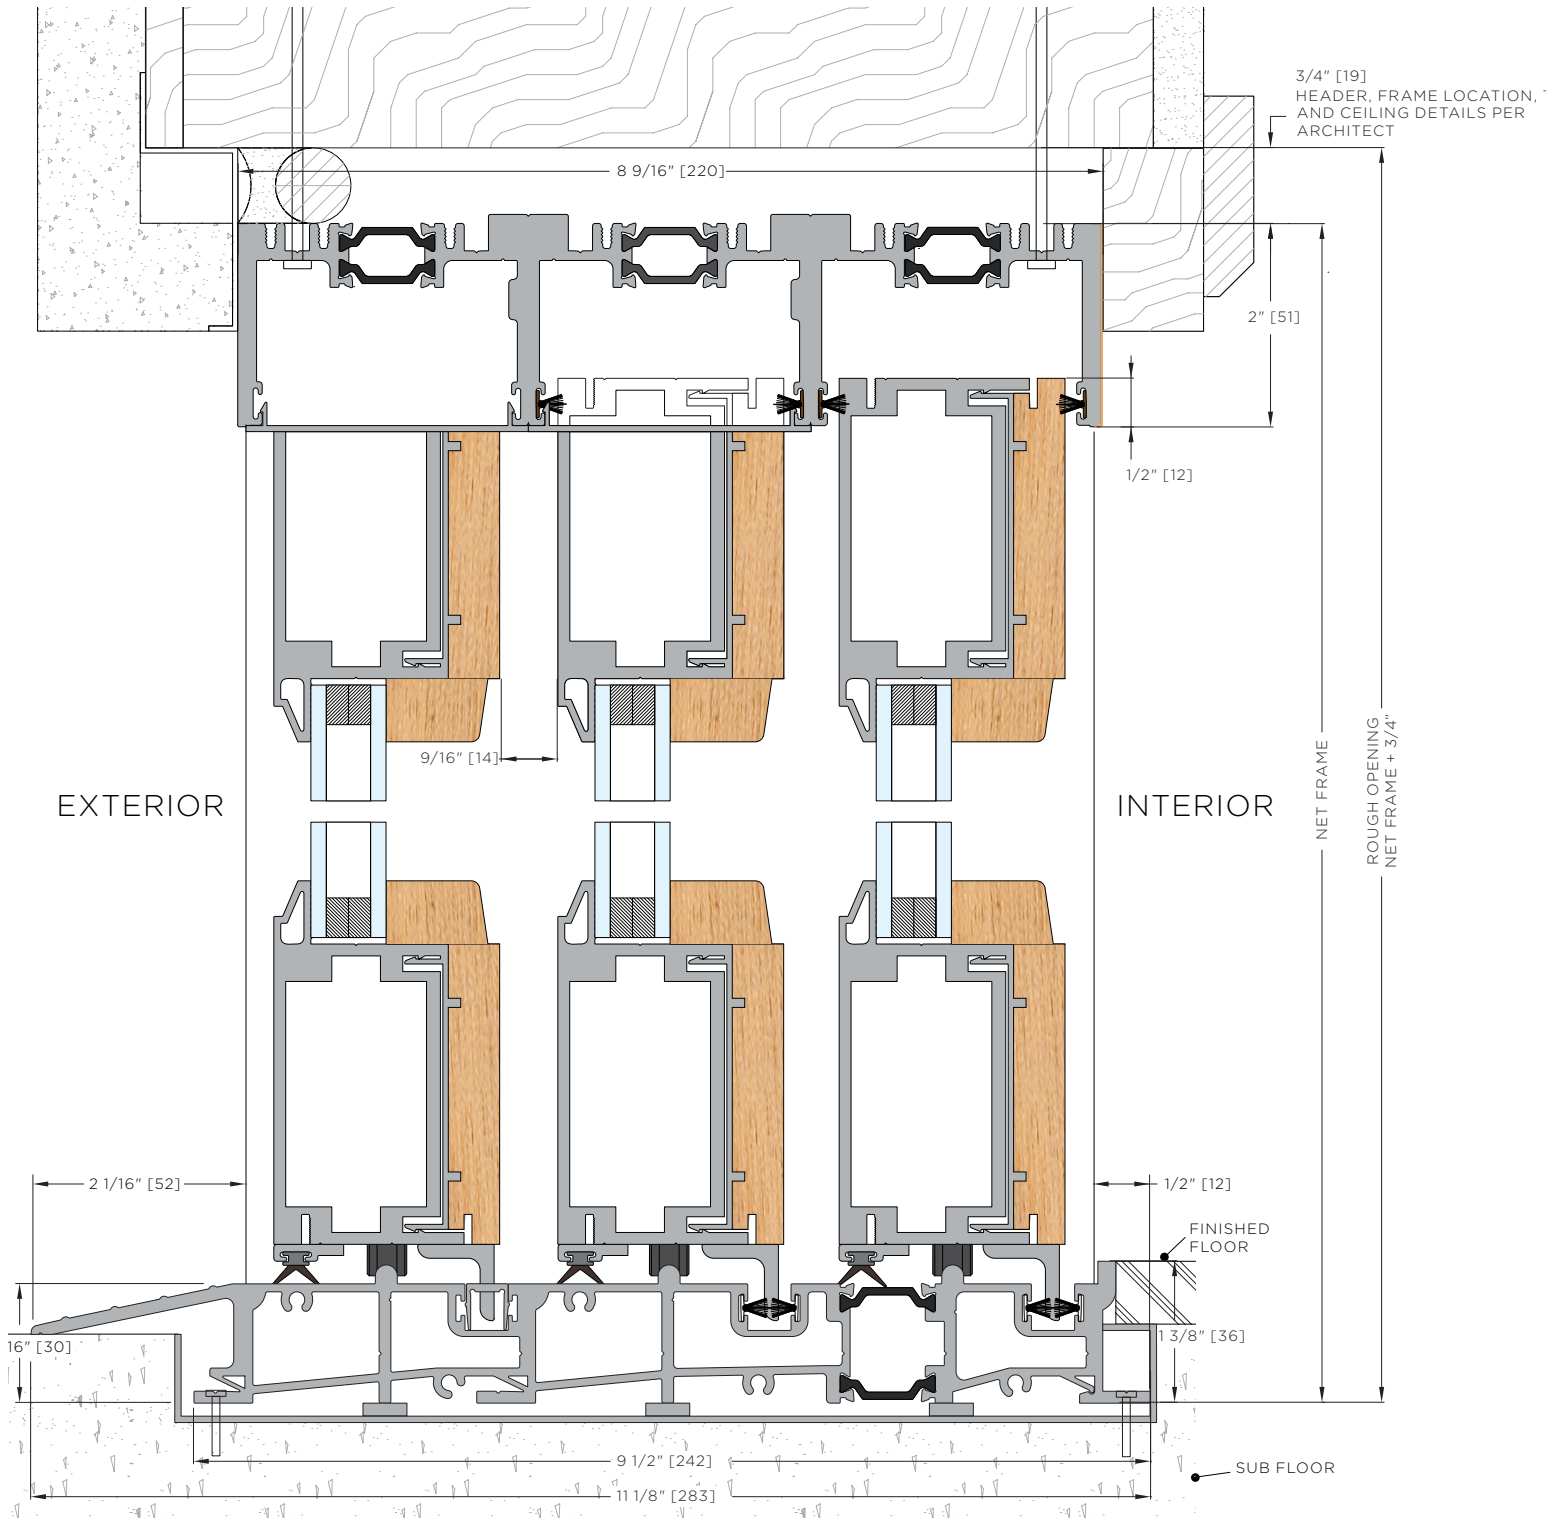

ALUMINUM WOOD MULTI SLIDE

The **ADA Compliant Sill** is an option when interior and exterior require a maximum sill height from finished floor of 1/2" or less. Adequate overhangs are recommended to reduce the risk of water infiltration.

NOTE: Weep system to be prepared by others when necessary.

ALUMINUM WOOD MULTI SLIDE

LaCantina Doors Aluminum Wood sliding door frame depth is 2 13/16" per panel as standard. The location of the **LaCantina Doors** frame in the wall condition will also depend on the trim detail desired.