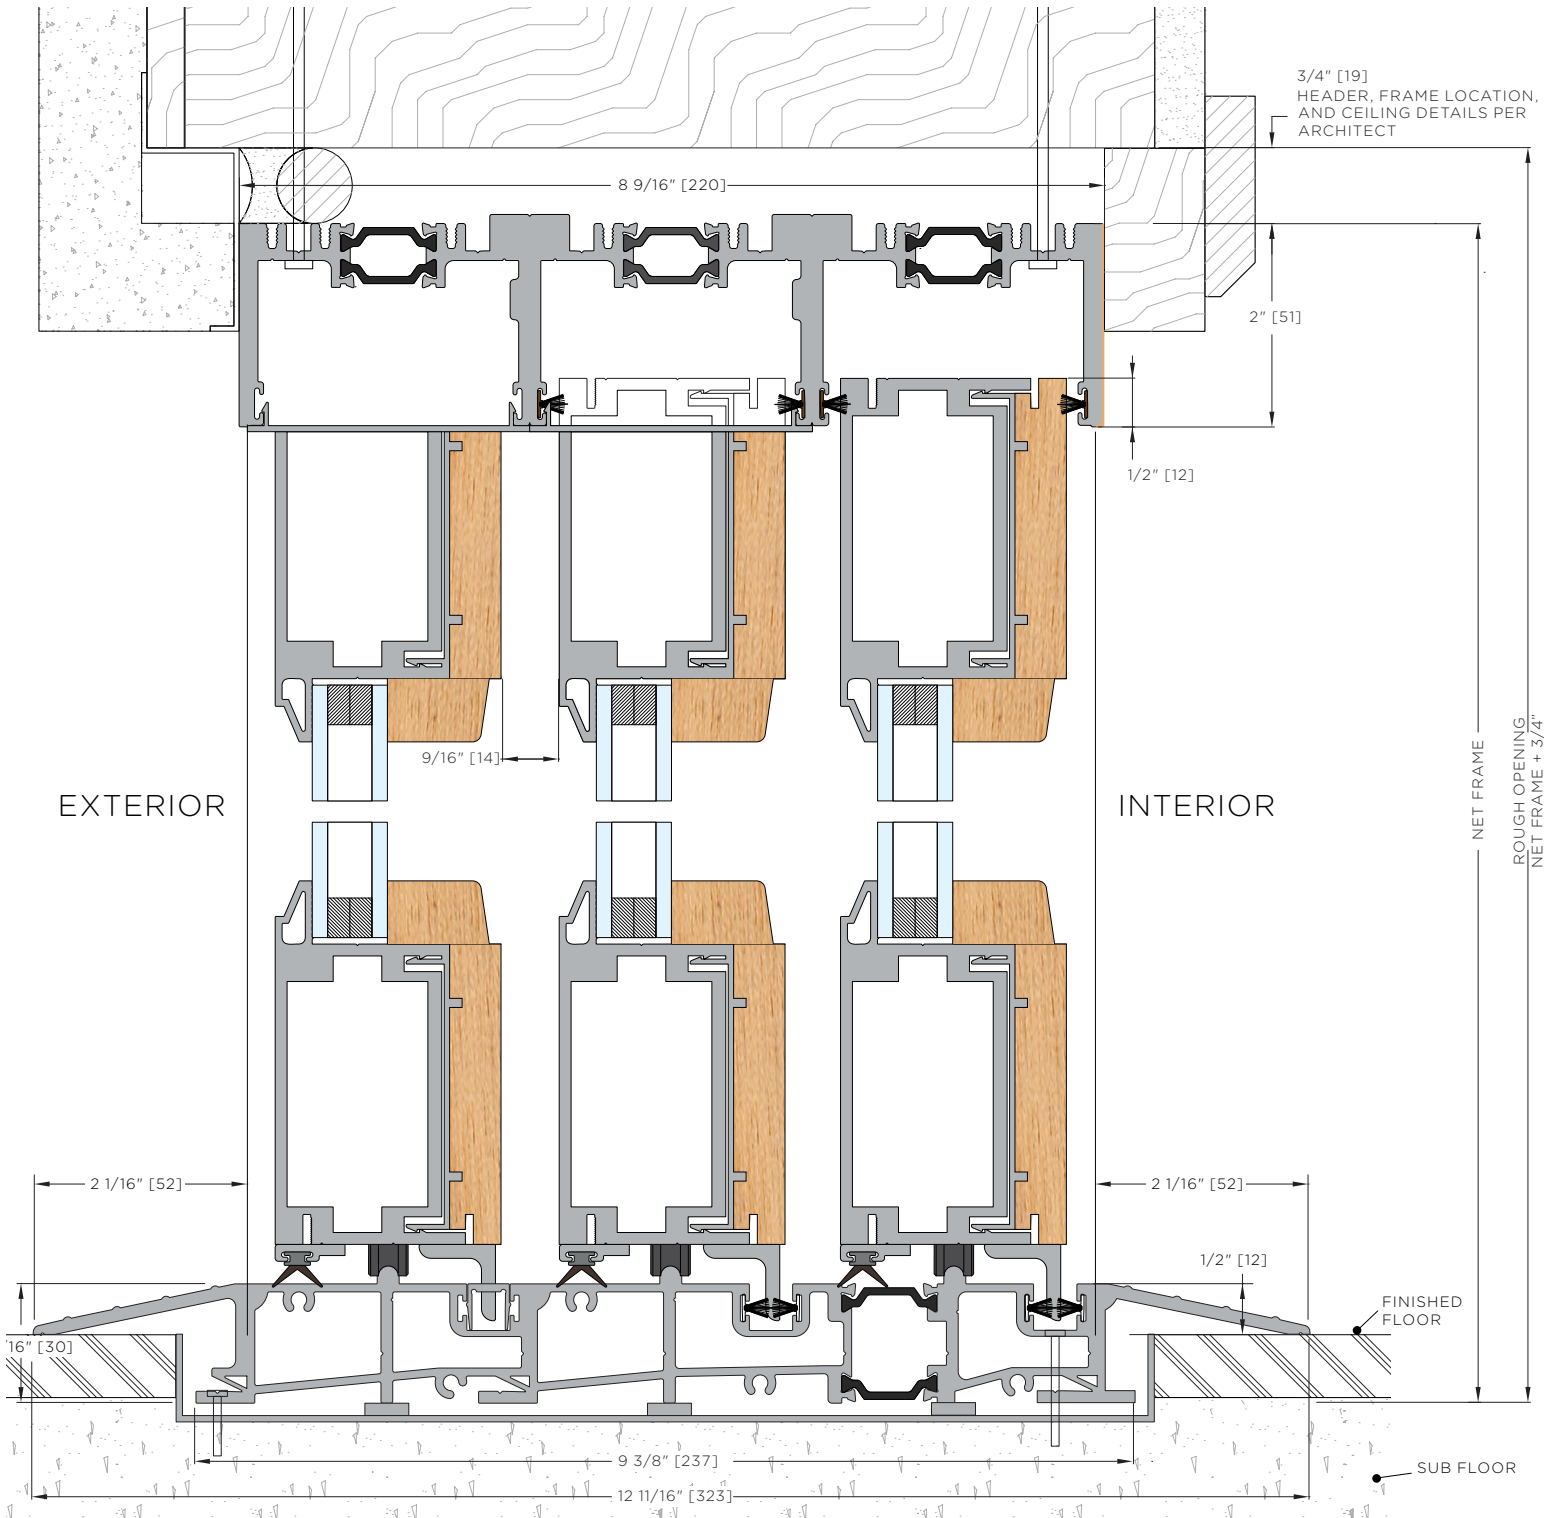

ALUMINUM WOOD MULTI SLIDE

The **ADA Compliant Sill** is an option when interior and exterior require a maximum sill height from finished floor of 1/2" or less. Adequate overhangs are recommended to reduce the risk of water infiltration.

**NOTE:** Weep system to be prepared by others when necessary.

ALUMINUM WOOD MULTI SLIDE

LaCantina Doors Aluminum Wood sliding door frame depth is 2 13/16" per panel as standard. The location of the LaCantina Doors frame in the wall condition will also depend on the trim detail desired.