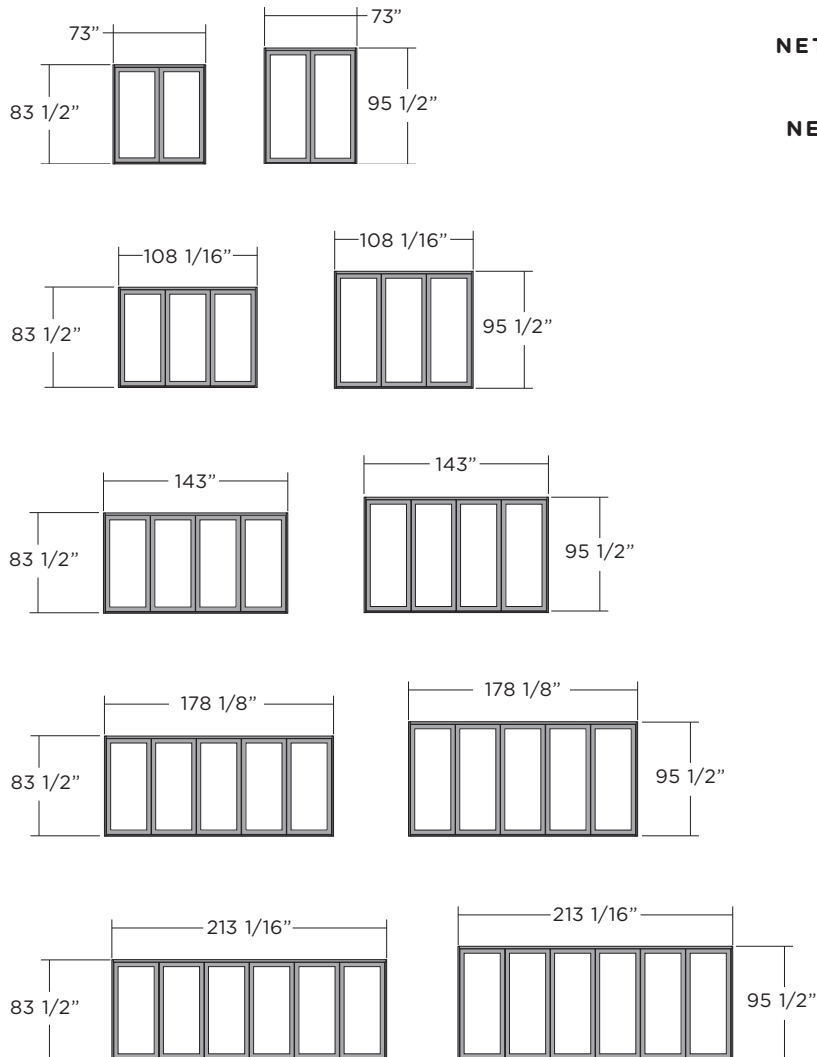

ALUMINUM WOOD FOLDING DOOR SYSTEM

AVAILABLE IN MOST POPULAR STANDARD SIZE OPENINGS AND FEATURES FROM 2-6 PANELS.

STANDARD NET FRAME SIZES

STANDARD FEATURES

NET PANEL HEIGHT	79 3/4" 91 3/4"
NET PANEL WIDTH	34 7/8"
PANEL PROFILE	3 5/8" STILES AND RAILS SINGLE LITE ONLY
SWING	OUTSWING OR INSWING
MOUNTING	TOP HUNG

SYSTEM WIDTHS CAN VARY UP TO 1/16" DEPENDING ON CONFIGURATION