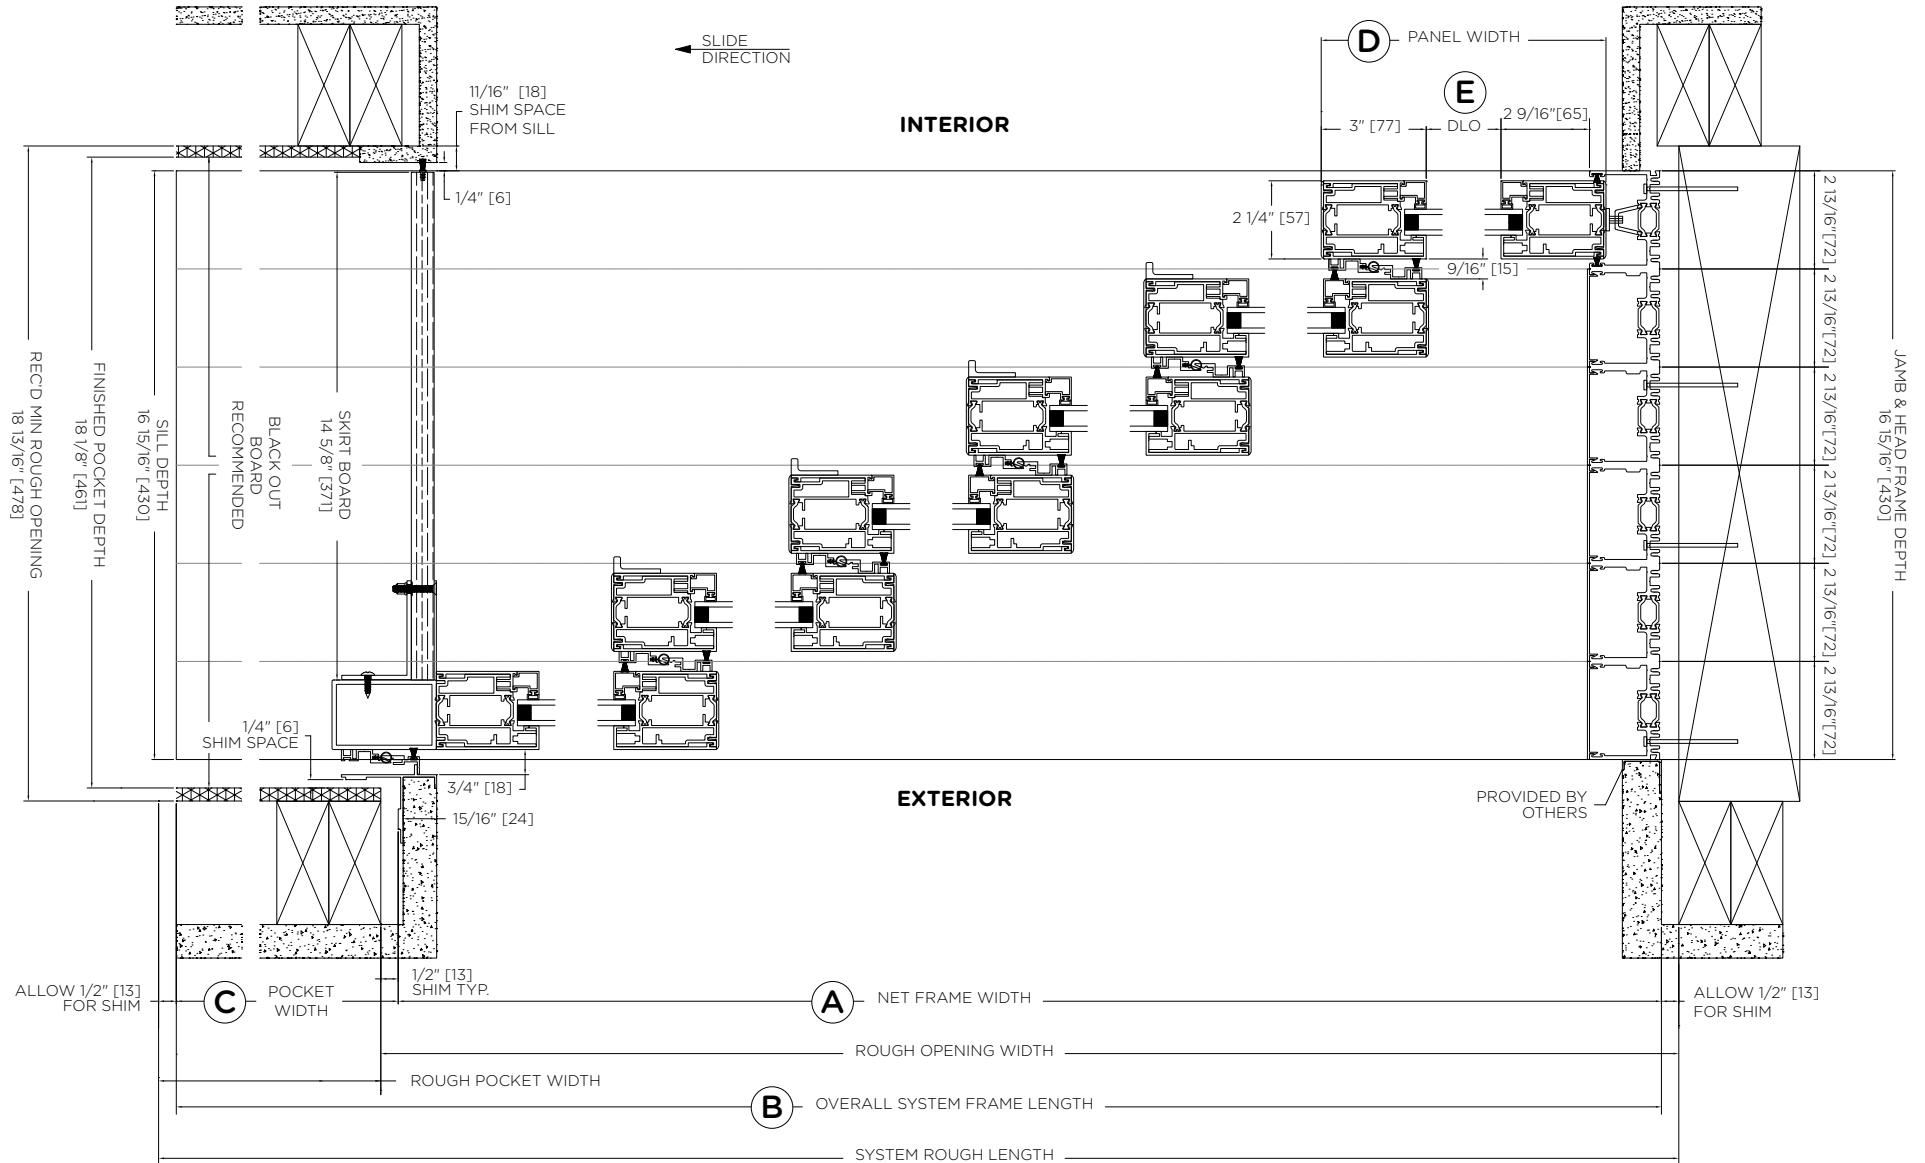

ALUMINUM THERMALLY CONTROLLED MULTI SLIDE - 6 PANEL - PXXXXXX

System Letter:	Order #:	A	D
	Location:	B	E
	Date:	C	