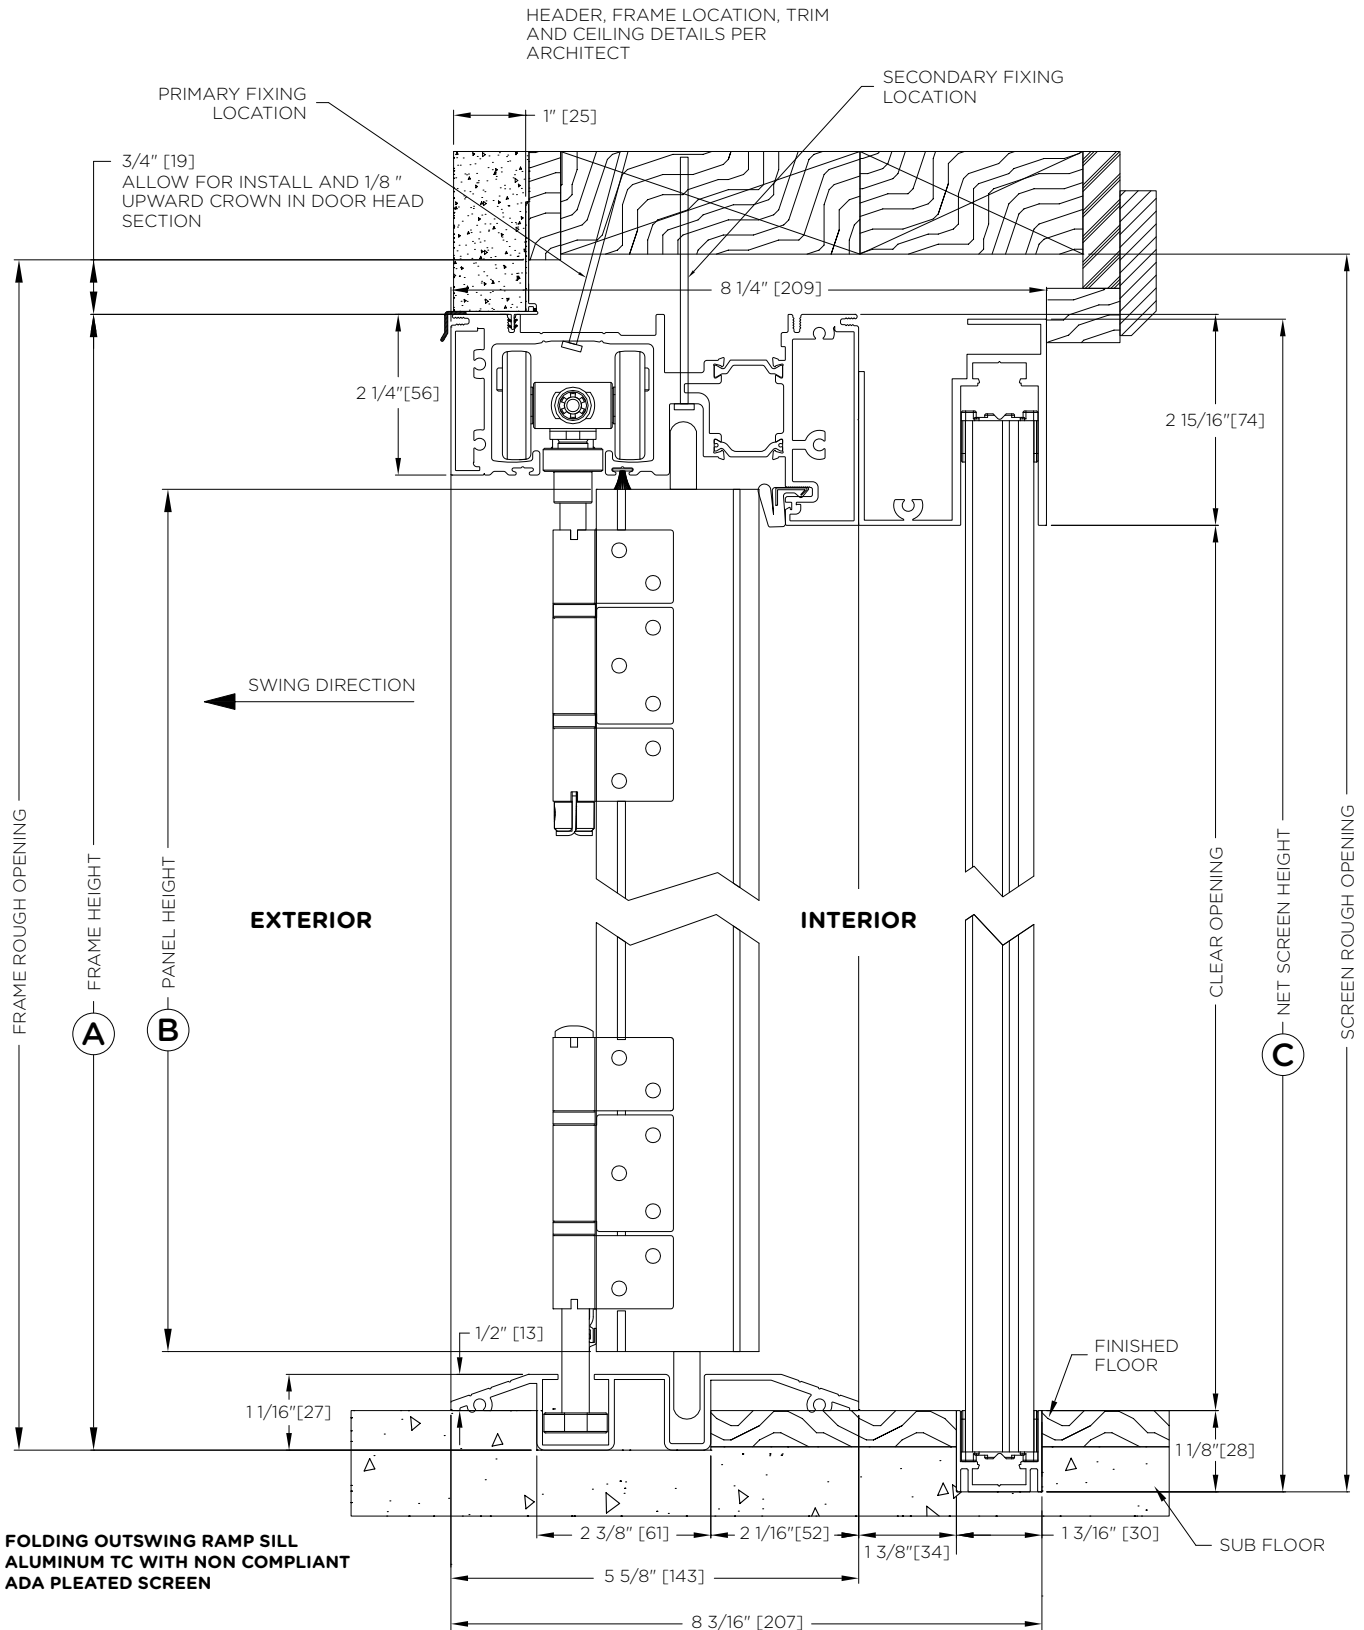

ALUMINUM THERMALLY CONTROLLED - OUTSWING

**FOLDING OUTSWING RAMP SILL  
ALUMINUM TC WITH NON COMPLIANT  
ADA PLEATED SCREEN**

System Letter:	Order #:	A	
	Location:	B	
	Date:	C	