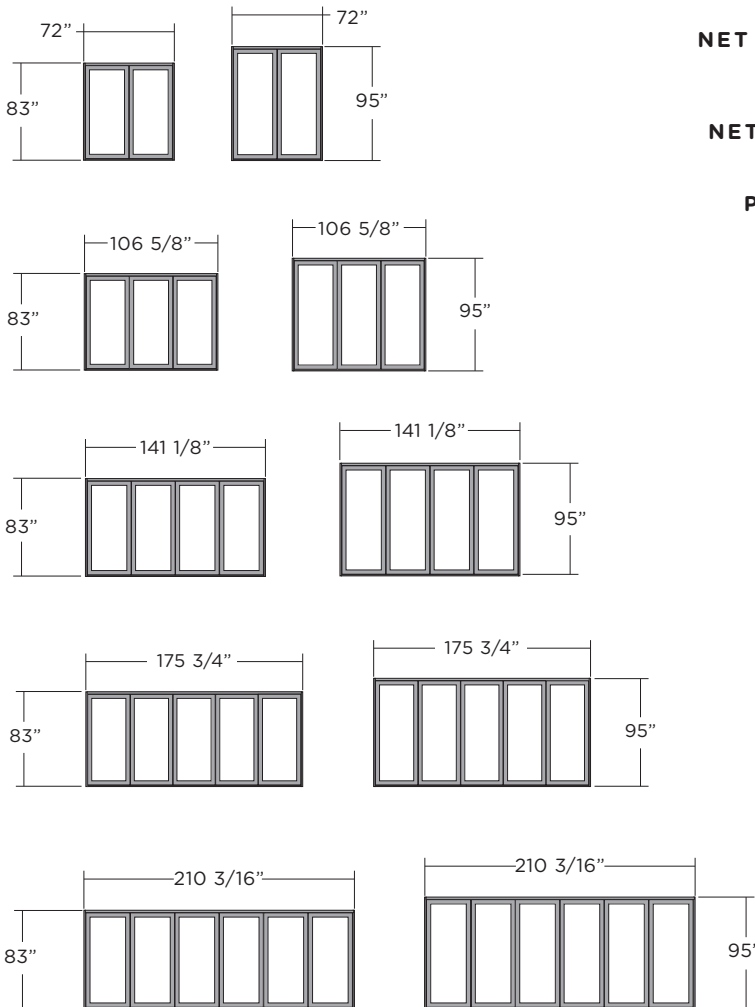

## ALUMINUM FOLDING DOOR SYSTEM

AVAILABLE IN MOST POPULAR STANDARD SIZE OPENINGS AND FEATURES FROM 2-6 PANELS.

### STANDARD NET FRAME SIZES

### STANDARD FEATURES

<b>NET PANEL HEIGHT</b>	79 5/16" 91 5/16"
<b>NET PANEL WIDTH</b>	34 3/8"
<b>PANEL PROFILE</b>	2 3/4" STILES AND RAILS SINGLE LITE ONLY
<b>SWING</b>	OUTSWING OR INSWING
<b>MOUNTING</b>	TOP HUNG

SYSTEM WIDTHS CAN VARY UP TO 1/16" DEPENDING ON CONFIGURATION