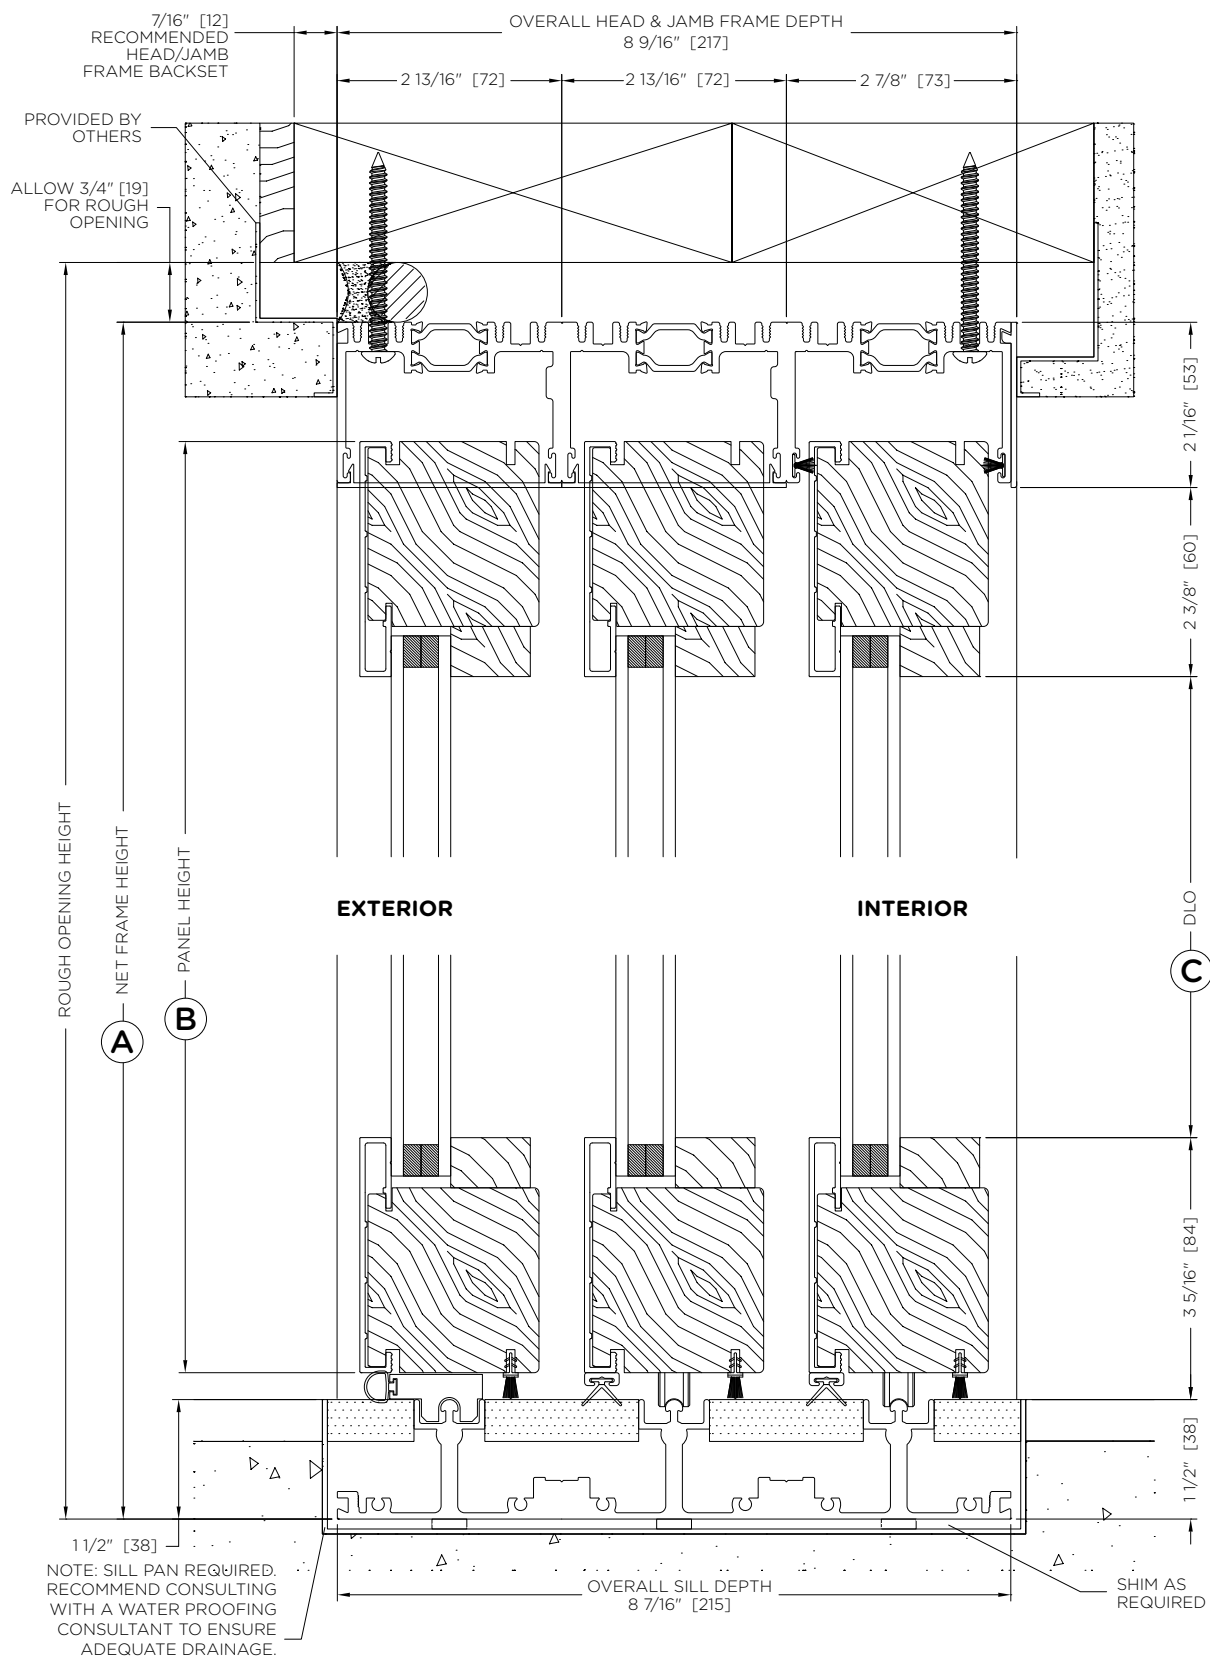

CONTEMPORARY CLAD MULTI SLIDE SQUARE PROFILE - 3 TRACK

System Letter:	Order #:	A
	Location:	B
	Date:	C