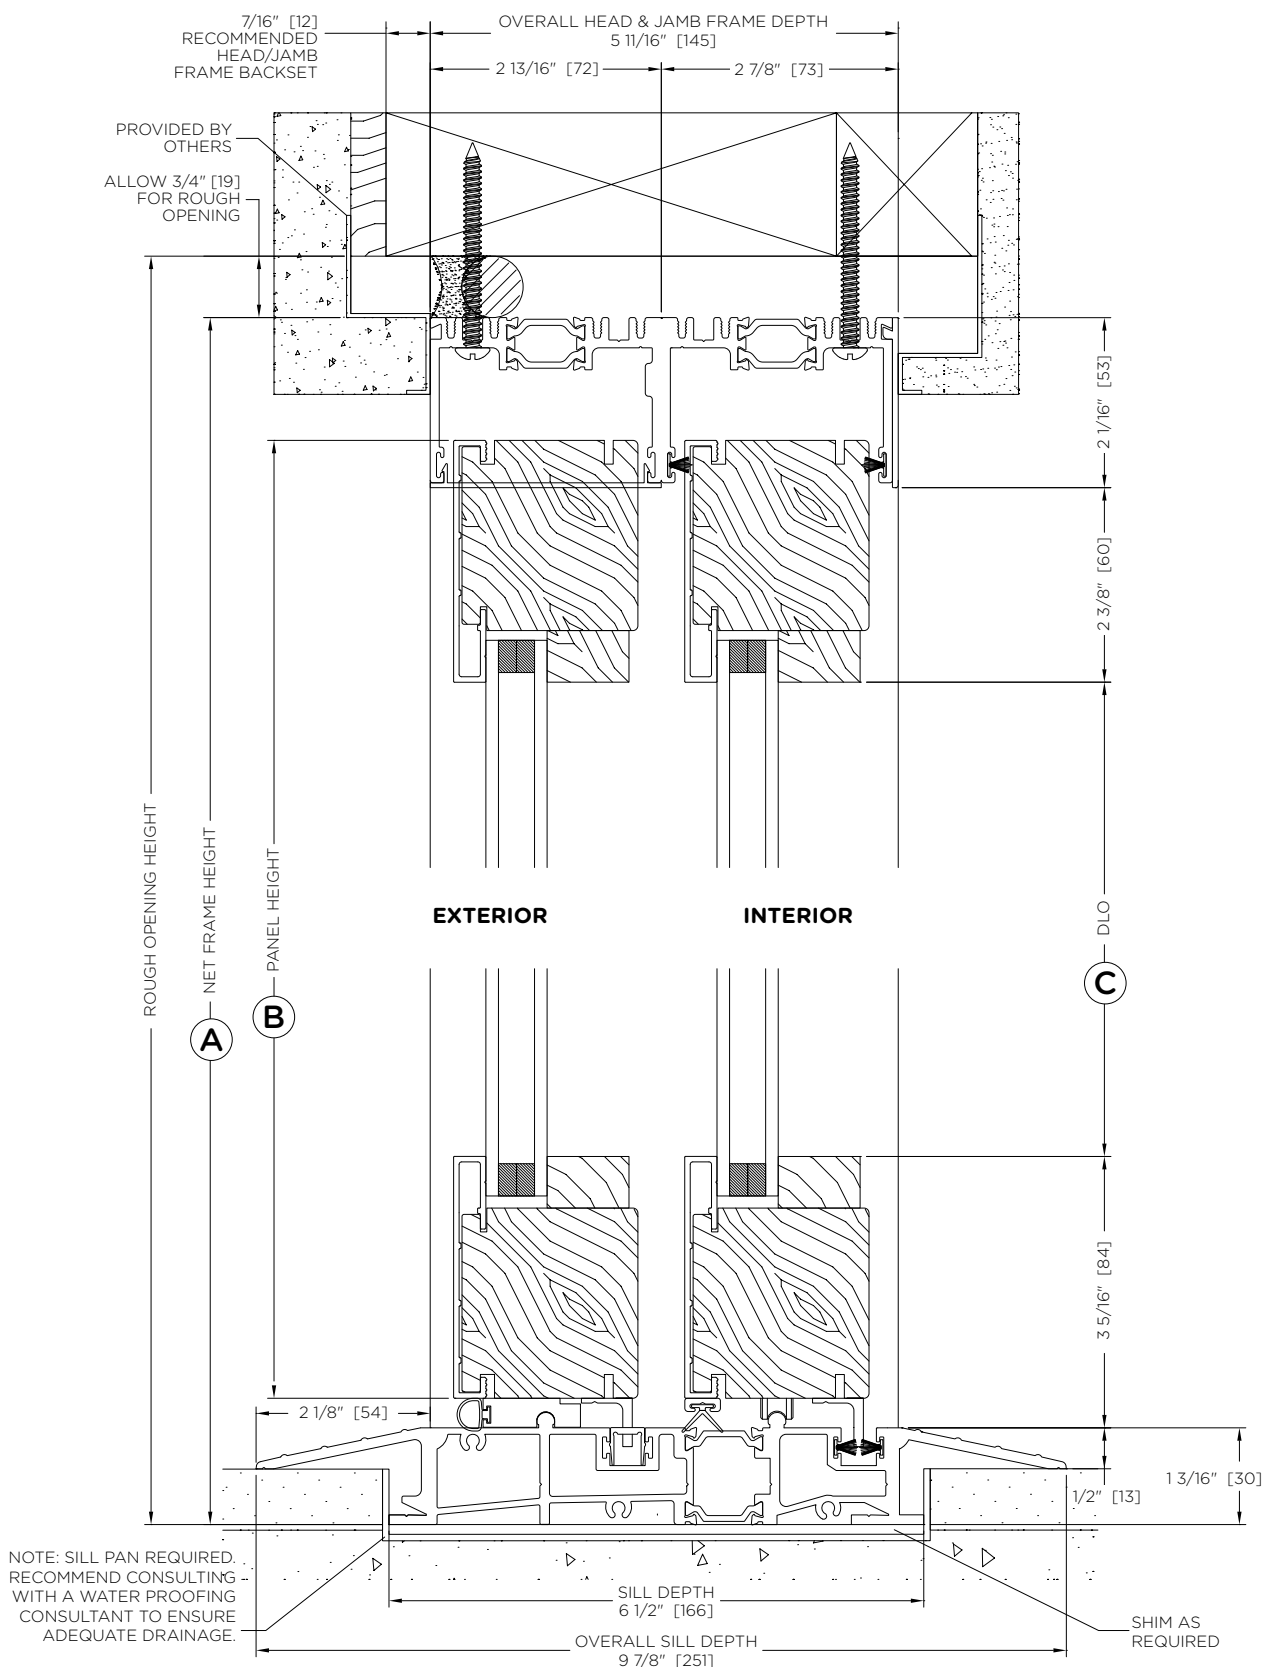

CONTEMPORARY CLAD MULTI SLIDE - SQUARE PROFILE - 2 TRACK

System Letter:	Order #:	A	
	Location:	B	
	Date:	C	